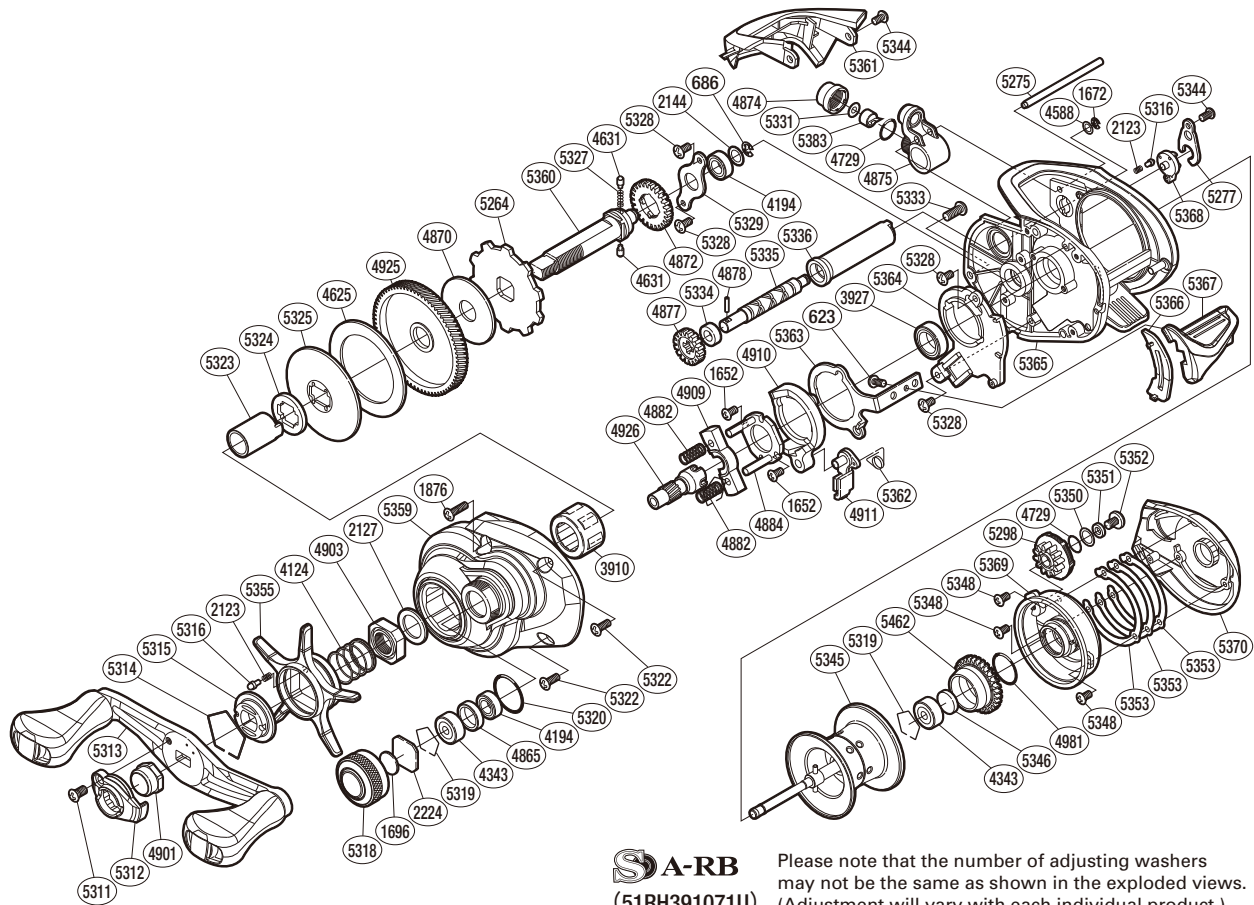

SHIMANO

CURADO S A-RB

CU-71HG

S A-RB
(51RH391071U)

Please note that the number of adjusting washers may not be the same as shown in the exploded views. (Adjustment will vary with each individual product.)

Part No.	Description	Part No.	Description	Part No.	Description
BNT0623	Screw	BNT4903	Star Drag Nut	BNT5334	Bushing
BNT0686	E Lock	BNT4909	Yoke	BNT5335	Worm Shaft
BNT1652	Screw	BNT4910	Clutch Cam	BNT5336	Level Wind Guard
BNT1672	E Lock	BNT4911	Clutch Pawl	BNT5344	Screw
BNT1696	Cast Control Spacer	BNT4925	Drive Gear	BNT5345	Spool Assembly
BNT1876	Screw	BNT4926	Pinion Gear	BNT5346	Spacer B
BNT2123	Click Spring	BNT4981	O Ring	BNT5348	Screw
BNT2127	Star Drag Spacer	BNT5264	Anti-Reverse Ratchet	BNT5350	Washer
BNT2144	Washer	BNT5275	Stabilizer Bar	BNT5351	Br Dial Spacer
BNT2224	Spool Tension Spacer	BNT5277	Cam Lever Retainer	BNT5352	Screw
BNT3910	Roller Clutch Bearing	BNT5298	Brake Dial	BNT5353	Washer
BNT3927	Ball Bearing	BNT5311	Screw	BNT5355	Star Drag
BNT4124	Star Drag Spring	BNT5312	Handle Nut Plate	BNT5359	Left Side Plate
BNT4194	Ball Bearing	BNT5313	Handle Assembly	BNT5360	Drive Shaft
BNT4343	Ball Bearing	BNT5314	Click Plate Retainer	BNT5361	Level Wind Protector
BNT4588	Washer	BNT5315	Star Drag Click Plate	BNT5362	Clutch Pawl Spring
BNT4625	Drag Washer	BNT5316	Click Pin	BNT5363	Clutch Plate
BNT4631	Idle Gear Pin	BNT5318	Cast Control Cap	BNT5364	Clutch Guard
BNT4729	O Ring	BNT5319	Bearing Retainer	BNT5365	Frame
BNT4865	Bearing Spacer	BNT5320	O Ring	BNT5366	Clutch Bar Guide
BNT4870	Drag Washer	BNT5322	Screw	BNT5367	Clutch Bar
BNT4872	Idle Gear	BNT5323	Roller Clutch Inner Tube	BNT5368	B Side Plate Cam Lever
BNT4874	Pawl Cap	BNT5324	Key Washer Spacer	BNT5369	Brake Case
BNT4875	Line Guide	BNT5325	Key Washer	BNT5370	Right Side Plate
BNT4877	Idle Gear	BNT5327	Idle Gear Spring	BNT5383	Line Guide Pawl
BNT4878	Worm Shaft Pin	BNT5328	Screw	BNT5462	Brake Ring Gear
BNT4882	Yoke Spring	BNT5329	Drive Shaft Retainer		
BNT4884	Clutch Cam Retainer	BNT5331	Spacer		
BNT4901	Handle Nut	BNT5333	Screw	BNT4692	B-100 Oil (accessory)