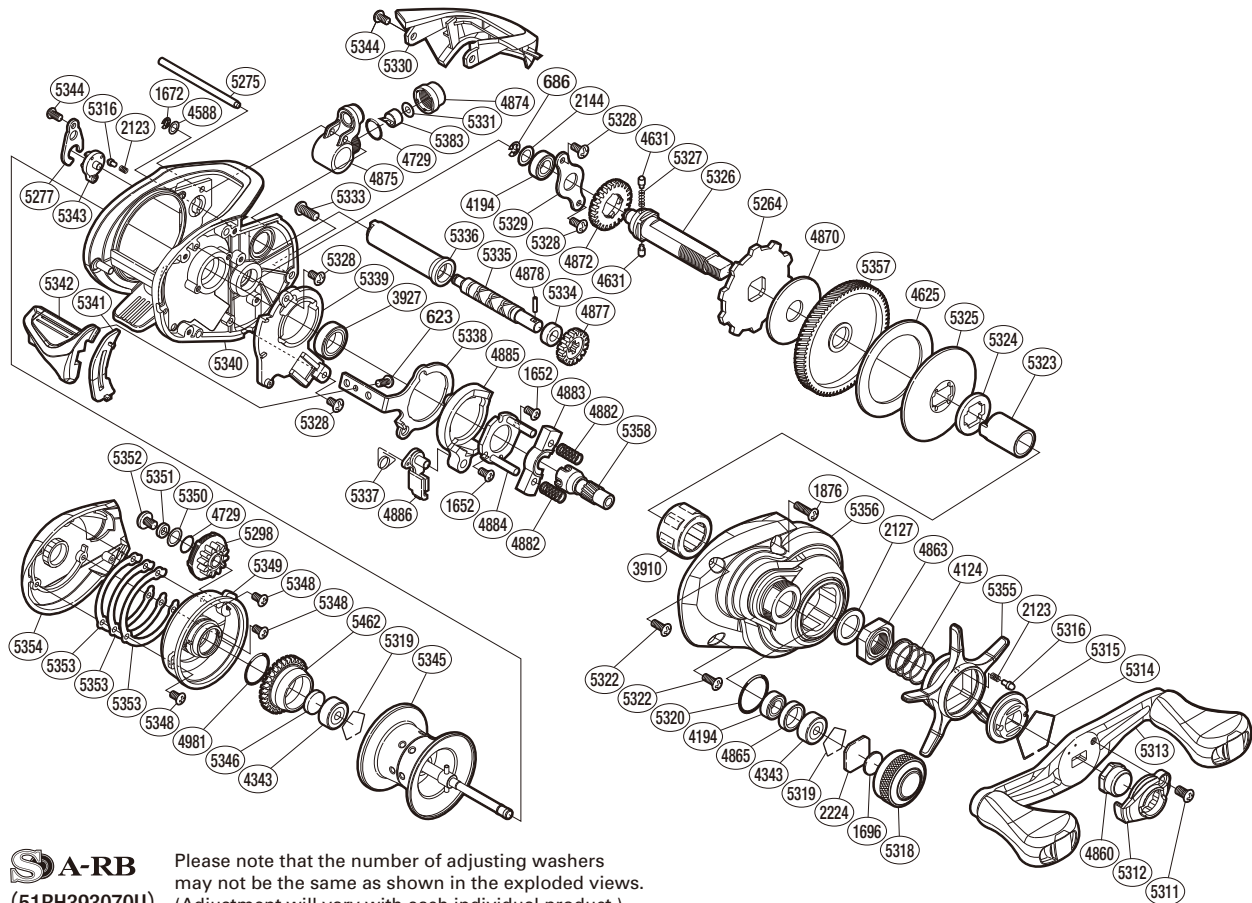

SHIMANO

CURADO SA-RB

CU-70XG

SA-RB
(51RH393070U)

Please note that the number of adjusting washers may not be the same as shown in the exploded views. (Adjustment will vary with each individual product.)

Part No.	Description	Part No.	Description	Part No.	Description
BNT0623	Screw	BNT4883	Yoke	BNT5334	Bushing
BNT0686	E Lock	BNT4884	Clutch Cam Retainer	BNT5335	Worm Shaft
BNT1652	Screw	BNT4885	Clutch Cam	BNT5336	Level Wind Guard
BNT1672	E Lock	BNT4886	Clutch Pawl	BNT5337	Clutch Pawl Spring
BNT1696	Cast Control Spacer	BNT4981	O Ring	BNT5338	Clutch Plate
BNT1876	Screw	BNT5264	Anti-Reverse Ratchet	BNT5339	Clutch Guard
BNT2123	Click Spring	BNT5275	Stabilizer Bar	BNT5340	Frame
BNT2127	Star Drag Spacer	BNT5277	Cam Lever Retainer	BNT5341	Clutch Bar Guide
BNT2144	Washer	BNT5298	Brake Dial	BNT5342	Clutch Bar
BNT2224	Spool Tension Spacer	BNT5311	Screw	BNT5343	Side Plate Cam Lever
BNT3910	Roller Clutch Bearing	BNT5312	Handle Nut Plate	BNT5344	Screw
BNT3927	Ball Bearing	BNT5313	Handle Assembly	BNT5345	Spool Assembly
BNT4124	Star Drag Spring	BNT5314	Click Plate Retainer	BNT5346	Spacer B
BNT4194	Ball Bearing	BNT5315	Star Drag Click Plate	BNT5348	Screw
BNT4343	Ball Bearing	BNT5316	Click Pin	BNT5349	Brake Case
BNT4588	Washer	BNT5318	Cast Control Cap	BNT5350	Washer
BNT4625	Drag Washer	BNT5319	Bearing Retainer	BNT5351	Br Dial Spacer
BNT4631	Idle Gear Pin	BNT5320	O Ring	BNT5352	Screw
BNT4729	O Ring	BNT5322	Screw	BNT5353	Washer
BNT4860	Handle Nut	BNT5323	Roller Clutch Inner Tube	BNT5354	Left Side Plate
BNT4863	Star Drag Nut	BNT5324	Key Washer Spacer	BNT5355	Star Drag
BNT4865	Bearing Spacer	BNT5325	Key Washer	BNT5356	Right Side Plate
BNT4870	Drag Washer	BNT5326	Drive Shaft	BNT5357	Drive Gear
BNT4872	Idle Gear	BNT5327	Idle Gear Spring	BNT5358	Pinion Gear
BNT4874	Pawl Cap	BNT5328	Screw	BNT5383	Line Guide Pawl
BNT4875	Line Guide	BNT5329	Drive Shaft Retainer	BNT5462	Brake Ring Gear
BNT4877	Idle Gear	BNT5330	Level Wind Protector		
BNT4878	Worm Shaft Pin	BNT5331	Spacer		
BNT4882	Yoke Spring	BNT5333	Screw	BNT4692	B-100 Oil (accessory)