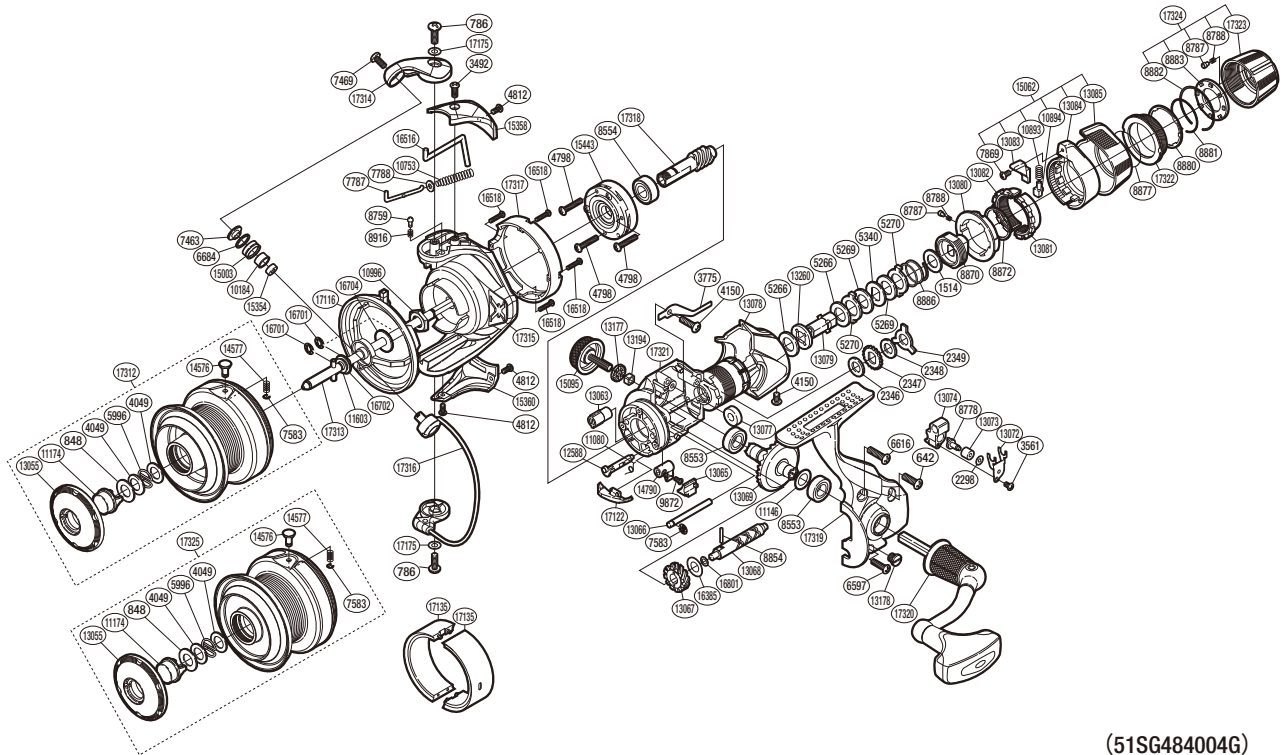

SHIMANO

SUPER

SUP-4000GTRD

(51SG484004G)

Please note that the number of adjusting washers may not be the same as shown in the exploded views. (Adjustment will vary with each individual product.)

Part No.	Description	Part No.	Description	Part No.	Description
RD 0642	Screw	RD 8877	Drag Knob Friction Ring	RD13194	Handle Screw Lock
RD 0786	Screw	RD 8880	Drag Knob Washer	RD13260	Drag Shaft B
RD 0848	Washer	RD 8881	Drag Knob Retainer	RD14576	Line Clip
RD 1514	Washer	RD 8882	Click Plate Retainer	RD14577	Line Clip Spring
RD 2298	Spacer	RD 8883	Click Plate	RD14790	Anti-Reverse Lever
RD 2346	Drag Washer	RD 8886	Drag Coil Spring	RD15003	Line Roller
RD 2347	Click Gear	RD 8916	Click Spring	RD15062	Fightin Lever Assembly
RD 2348	Drag Washer	RD 9872	Screw	RD15095	Handle Screw Cap
RD 2349	Eared Washer	RD10184	Line Roller Bushing	RD15354	Line Roller Collar
RD 3492	Screw	RD10753	Bail Spring	RD15358	Bail Spring Cover
RD 3561	Screw	RD10893	Position Pin Spring	RD15360	Bail Hold Support Guard
RD 3775	Drag Click	RD10894	Lever Position Pin	RD15443	Roller Clutch Assembly
RD 4049	Washer	RD10996	Rotor Nut	RD16385	Washer
RD 4150	Screw	RD11080	Anti-Reverse Cam Spring	RD16516	Bail Trip Lever
RD 4798	Screw	RD11146	Washer	RD16518	Screw
RD 4812	Screw	RD11174	Push Button	RD16701	E Lock
RD 5266	Drag Washer	RD11603	Washer	RD16702	Line Safety Guard Spacer
RD 5269	Drag Washer	RD12588	Anti-Reverse Cam	RD16704	Line Safety Guard Washer
RD 5270	Eared Washer	RD13055	Push Button Collar	RD16801	Washer
RD 5340	Key Washer	RD13063	Worm Bushing	RD17116	Line Safety Guard
RD 5996	Locking Spring	RD13065	Anti-Reverse Lever Cover	RD17122	Bail Trip Strike
RD 6597	Screw	RD13066	Oscillating Guide	RD17175	Washer
RD 6616	Screw	RD13067	Idle Gear	RD17312	Spool Assembly
RD 6684	Line Roller Spacer	RD13068	Worm Shaft	RD17313	Main Shaft
RD 7463	Line Roller Washer	RD13069	Drive Gear	RD17314	Bail Arm
RD 7469	Screw	RD13072	Oscillating Slider Retainer	RD17315	Rotor
RD 7583	E Lock	RD13073	Oscillating Slider Bushing	RD17316	Bail Assembly
RD 7787	Bail Spring Guide A	RD13074	Oscillating Slider	RD17317	Rotor Cover
RD 7788	Spring Guide (A) Support	RD13077	Drag Shaft C	RD17318	Pinion Gear
RD 7869	Screw	RD13078	Rear Protector	RD17319	Side Cover
RD 8553	Ball Bearing	RD13079	Drag Shaft A	RD17320	Handle Assembly
RD 8554	Ball Bearing	RD13080	Lever Click Gear	RD17321	Body
RD 8759	Click Pin	RD13081	Fightin Pressure Screw	RD17322	Drag Programmer B
RD 8778	Oscillating Pawl	RD13082	Fightin Pressure Screw B	RD17323	Drag Programmer A
RD 8787	Click Pin	RD13083	Fightin Lever Inner B	RD17324	Drag Programmer Assembly
RD 8788	Click Spring	RD13084	Fightin Lever Inner A		
RD 8854	Worm Shaft Pin	RD13085	Fightin Lever Outer	RD17325	Spare Spool Assembly
RD 8870	Pressure Screw	RD13177	Handle Screw Cap Spacer		
RD 8872	Fightin Pressure Screw Washer	RD13178	Oil Cap	RD17135	Spool Economizer (accessory)