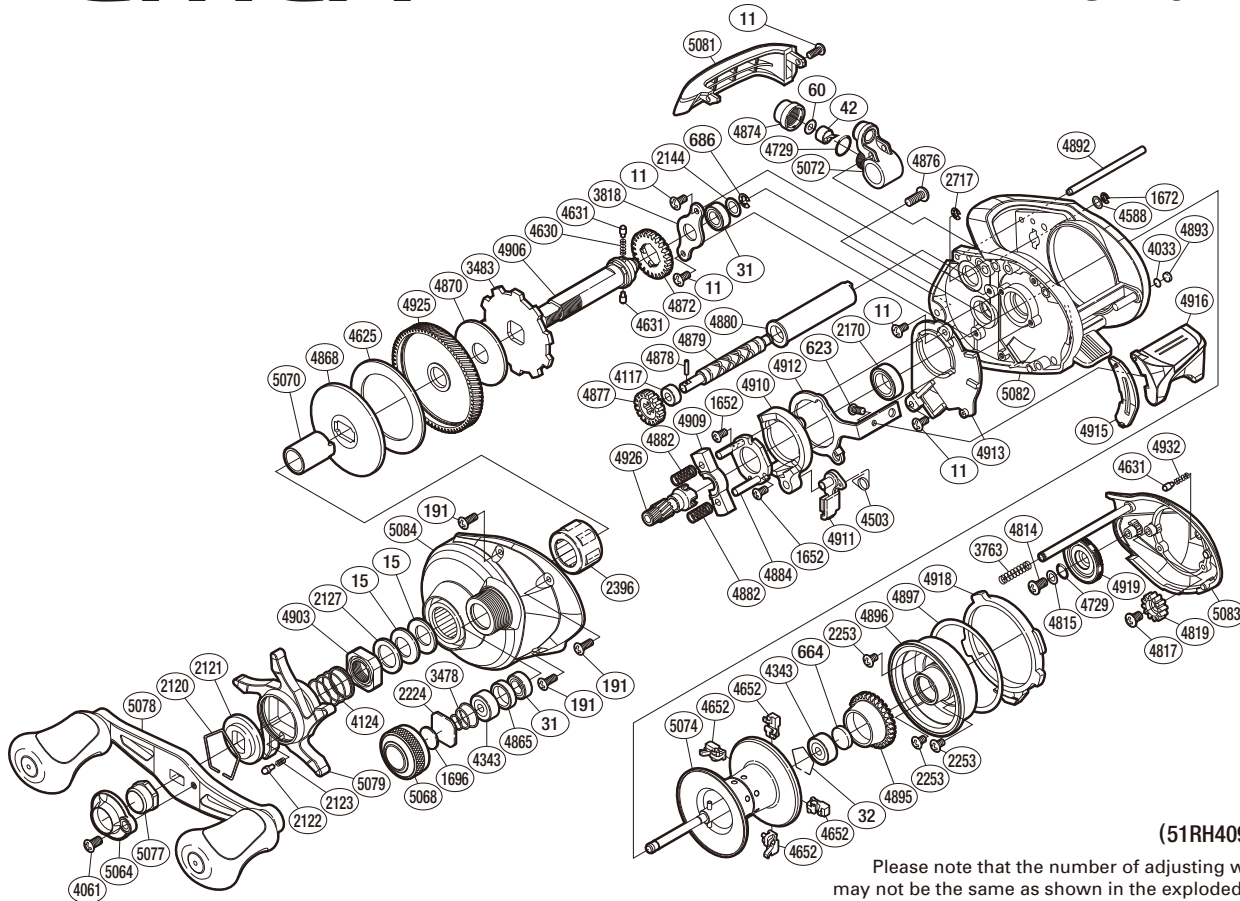

## CI-201HG

(51RH409201U)

Please note that the number of adjusting washers may not be the same as shown in the exploded views. (Adjustment will vary with each individual product.)

Part No.	Description	Part No.	Description	Part No.	Description
BNT0011	Screw	BNT4124	Star Drag Spring	BNT4906	Drive Shaft
BNT0015	Drag Spring Washer	BNT4343	Ball Bearing	BNT4909	Yoke
BNT0031	Ball Bearing	BNT4503	Clutch Pawl Spring	BNT4910	Clutch Cam
BNT0032	Bearing Retainer	BNT4588	Washer	BNT4911	Clutch Pawl
BNT0042	Line Guide Pawl	BNT4625	Drag Washer	BNT4912	Clutch Plate
BNT0060	Spacer	BNT4630	Idle Gear Spring	BNT4913	Clutch Guard
BNT0191	Screw	BNT4631	Idle Gear Pin	BNT4915	Clutch Bar Guide
BNT0623	Screw	BNT4652	Brake Shoe	BNT4916	Quick-Fire II Clutch Bar
BNT0664	Spacer B	BNT4729	O Ring	BNT4918	Side Plate Cam Lever
BNT0686	E Lock	BNT4814	Screw	BNT4919	Brake Dial
BNT1652	Screw	BNT4815	Washer	BNT4925	Drive Gear
BNT1672	E Lock	BNT4817	Screw	BNT4926	Pinion Gear
BNT1696	Cast Control Spacer	BNT4819	Idle Gear	BNT4932	Click Spring
BNT2120	Click Plate Retainer	BNT4865	Bearing Spacer	BNT5064	Handle Nut Plate
BNT2121	Star Drag Click Plate	BNT4868	Key Washer	BNT5068	Cast Control Cap
BNT2122	Click Pin	BNT4870	Drag Washer	BNT5070	Roller Clutch Inner Tube
BNT2123	Click Spring	BNT4872	Idle Gear	BNT5072	Line Guide
BNT2127	Star Drag Spacer	BNT4874	Pawl Cap	BNT5074	Spool Assembly
BNT2144	Washer	BNT4876	Screw	BNT5077	Handle Nut
BNT2170	Ball Bearing	BNT4877	Idle Gear	BNT5078	Handle Assembly
BNT2224	Spool Tension Spacer	BNT4878	Worm Shaft Pin	BNT5079	Star Drag
BNT2253	Screw	BNT4879	Worm Shaft	BNT5081	Level Wind Protector
BNT2396	Roller Clutch Bearing	BNT4880	Level Wind Guard	BNT5082	One-Piece Frame
BNT2717	E Lock	BNT4882	Yoke Spring	BNT5083	Right Side Plate
BNT3478	Spool Tension Spring	BNT4884	Clutch Cam Retainer	BNT5084	Left Side Plate
BNT3483	Anti-Reverse Ratchet	BNT4892	Stabilizer Bar		
BNT3763	Side Plate Spring	BNT4893	Anti-Thrust Washer	BNT4652	Brake Shoe (accessory)
BNT3818	Drive Shaft Retainer	BNT4895	Brake Ring Gear		
BNT4033	Washer	BNT4896	Brake Case		
BNT4061	Screw	BNT4897	Washer		
BNT4117	Bushing	BNT4903	Star Drag Nut	BNT469	B-100 Oil (accessory)