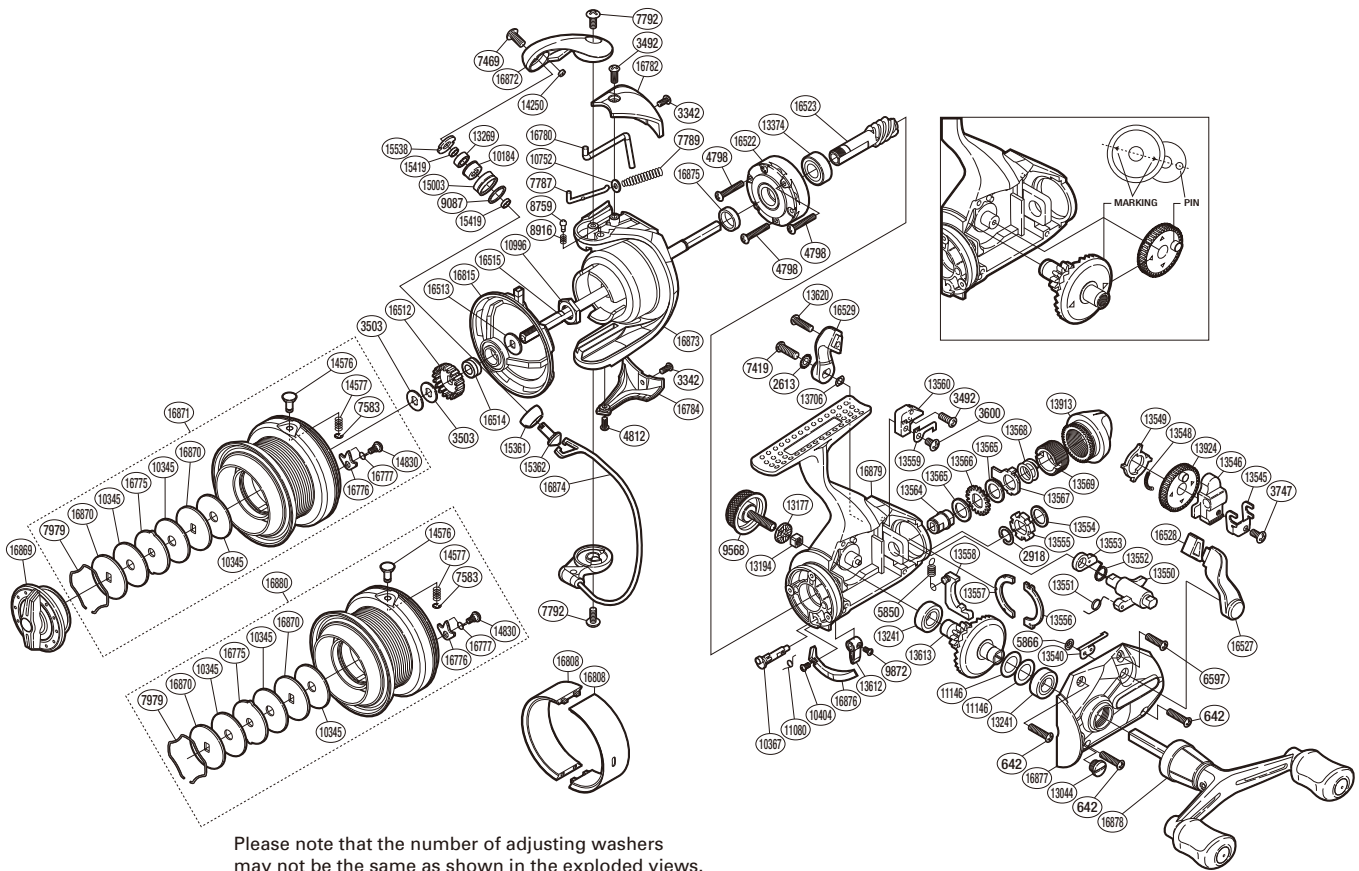

SHIMANO

BAITRUNNER X-AERO S A-RB BTRX25FA

Please note that the number of adjusting washers may not be the same as shown in the exploded views. (Adjustment will vary with each individual product.)

(51SH372500G)