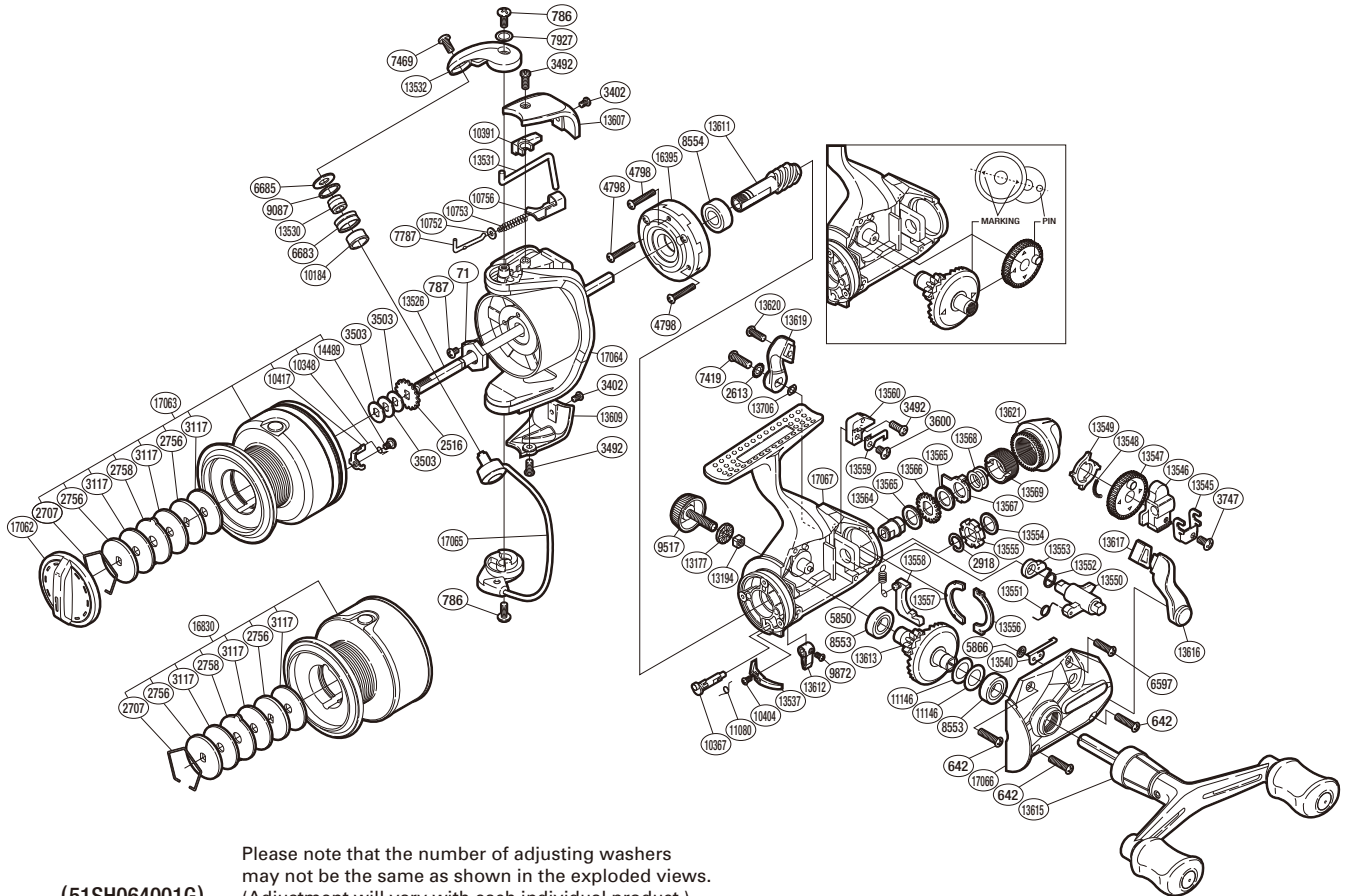

SHIMANO

BAITRUNNER DL S A-RB

BTRDL-4000FB

Please note that the number of adjusting washers may not be the same as shown in the exploded views. (Adjustment will vary with each individual product.)

(51SH064001G)