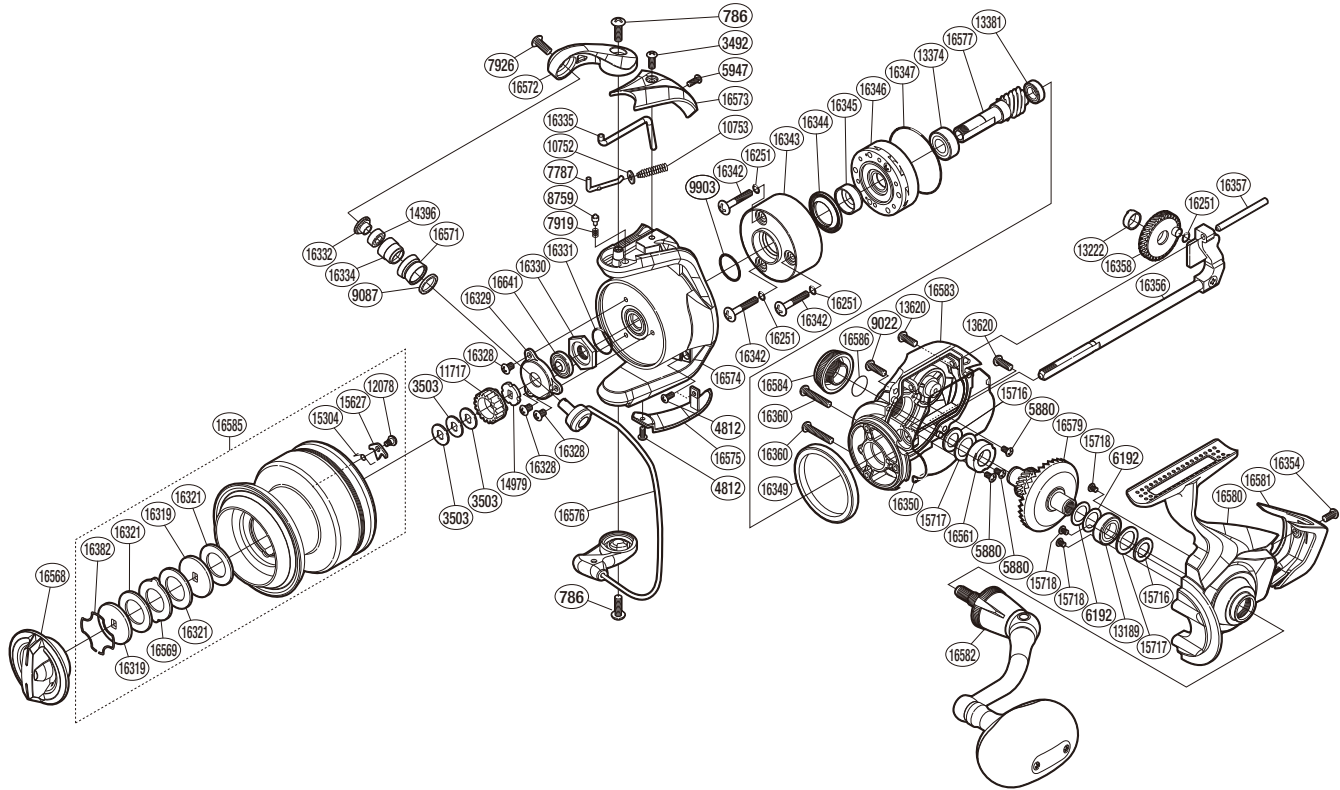

SHIMANO

SPHEROS S A-RB

14SP6000SW

Please note that the number of adjusting washers may not be the same as shown in the exploded views. (Adjustment will vary with each individual product.)

(51SD956004G)

Part No.	Description	Part No.	Description	Part No.	Description		
RD 0786	Screw	RD15627	Drag Click	RD16360	Screw		
RD 3492	Screw	RD15716	Bearing Water Proof	**	RD16382	Drag Washers Retainer	
RD 3503	Spool Washer	RD15717	Washer	**	RD16561	Drive Gear Bushing	
RD 4812	Screw	RD15718	Screw	**	RD16568	Drag Knob	
RD 5880	Screw	**	RD16251	O Ring	*	RD16569	Eared Washer
RD 5947	Screw	RD16319	Key Washer	RD16571	Line Roller	***	
RD 6192	Washer	**	RD16321	Drag Washer	RD16572	Bail Arm	
RD 7787	Bail Spring Guide A	RD16328	Screw	RD16573	Bail Spring Cover		
RD 7919	Click Spring	RD16329	Nut Lock Plate	RD16574	Rotor		
RD 7926	Screw	***	RD16330	Rotor Nut	RD16575	Bail Hold Support Guard	
RD 8759	Click Pin	RD16331	O Ring	RD16576	Bail Assembly		
RD 9022	Screw	RD16332	Line Roller Washer	***	RD16577	Pinion Gear	
RD 9087	Line Roller Spacer	***	RD16334	Line Roller Bushing	***	RD16579	Drive Gear
RD 9903	O Ring	RD16335	Bail Trip Lever	RD16580	Side Cover		
RD10752	Spring Guide A Support	RD16342	Screw	RD16581	Rear Protector		
RD10753	Bail Spring	RD16343	Roller Clutch Water Proof Cover	RD16582	Handle Assembly		
RD11717	Spool Support A	RD16344	Roller Clutch Water Proof	RD16583	Body		
RD12078	Screw	RD16345	Rotor Ring	RD16584	Handle Screw Cap		
RD13189	Ball Bearing	**	RD16346	Roller Clutch Assembly	RD16585	Spool Assembly	
RD13222	Oscillating Gear Bushing	*	RD16347	Roller Clutch Cover Seal	RD16586	O Ring	
RD13374	Ball Bearing	**	RD16349	Friction Ring	RD16641	Bearing Water Proof	
RD13381	Ball Bearing	**	RD16350	Body Seal			
RD13620	Screw	RD16354	Screw				
RD14396	Ball Bearing	***	RD16356	Main Shaft Assembly	PK 0258	GEAR SET	
RD14979	Spool Support B	RD16357	Oscillating Guide	PK 0259	BEARING SET		
RD15304	Drag Click Spring	RD16358	Oscillating Gear	*	PK 0260	LINE ROLLER SET	
