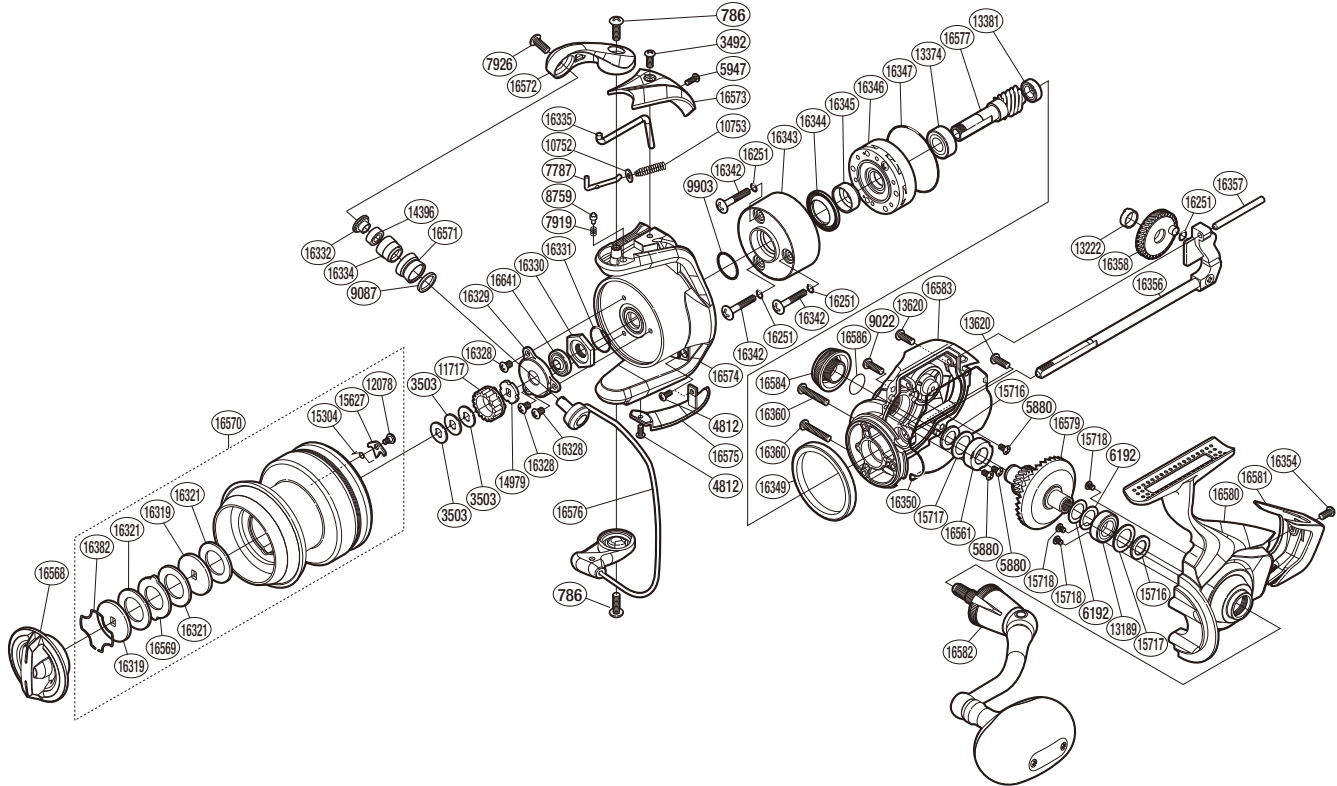

SHIMANO

SPHEROS S A-RB

14SP5000SW

Please note that the number of adjusting washers may not be the same as shown in the exploded views. (Adjustment will vary with each individual product.)

(51SD955004G)

Part No.	Description	Part No.	Description	Part No.	Description		
RD 0786	Screw	RD15627	Drag Click	RD16360	Screw		
RD 3492	Screw	RD15716	Bearing Water Proof	**	RD16382	Drag Washers Retainer	
RD 3503	Spool Washer	RD15717	Washer	**	RD16561	Drive Gear Bushing	
RD 4812	Screw	RD15718	Screw	**	RD16568	Drag Knob	
RD 5880	Screw	**	RD16251	O Ring	*	RD16569	Eared Washer
RD 5947	Screw	RD16319	Key Washer	RD16570	Spool Assembly		
RD 6192	Washer	***	RD16321	Drag Washer	RD16571	Line Roller	
RD 7787	Bail Spring Guide A	RD16328	Screw	RD16572	Bail Arm		
RD 7919	Click Spring	RD16329	Nut Lock Plate	RD16573	Bail Spring Cover		
RD 7926	Screw	***	RD16330	Rotor Nut	RD16574	Rotor	
RD 8759	Click Pin	RD16331	O Ring	RD16575	Bail Hold Support Guard		
RD 9022	Screw	RD16332	Line Roller Washer	***	RD16576	Bail Assembly	
RD 9087	Line Roller Spacer	***	RD16333	Line Roller Bushing	***	RD16577	Pinion Gear
RD 9903	O Ring	RD16334	Bail Trip Lever	RD16579	Drive Gear		
RD10752	Spring Guide A Support	RD16342	Screw	RD16580	Side Cover		
RD10753	Bail Spring	RD16343	Roller Clutch Water Proof Cover	RD16581	Rear Protector		
RD11717	Spool Support A	RD16344	Roller Clutch Water Proof	RD16582	Handle Assembly		
RD12078	Screw	RD16345	Rotor Ring	RD16583	Body		
RD13189	Ball Bearing	**	RD16346	Roller Clutch Assembly	RD16584	Handle Screw Cap	
RD13222	Oscillating Gear Bushing	*	RD16347	Roller Clutch Cover Seal	RD16586	O Ring	
RD13374	Ball Bearing	**	RD16349	Friction Ring	RD16641	Bearing Water Proof	
RD13381	Ball Bearing	**	RD16350	Body Seal			
RD13620	Screw	RD16354	Screw				
RD14396	Ball Bearing	***	RD16356	Main Shaft Assembly	PK 0258	GEAR SET	
RD14979	Spool Support B	RD16357	Oscillating Guide	PK 0259	BEARING SET		
RD15304	Drag Click Spring	RD16358	Oscillating Gear	*	PK 0260	LINE ROLLER SET	
