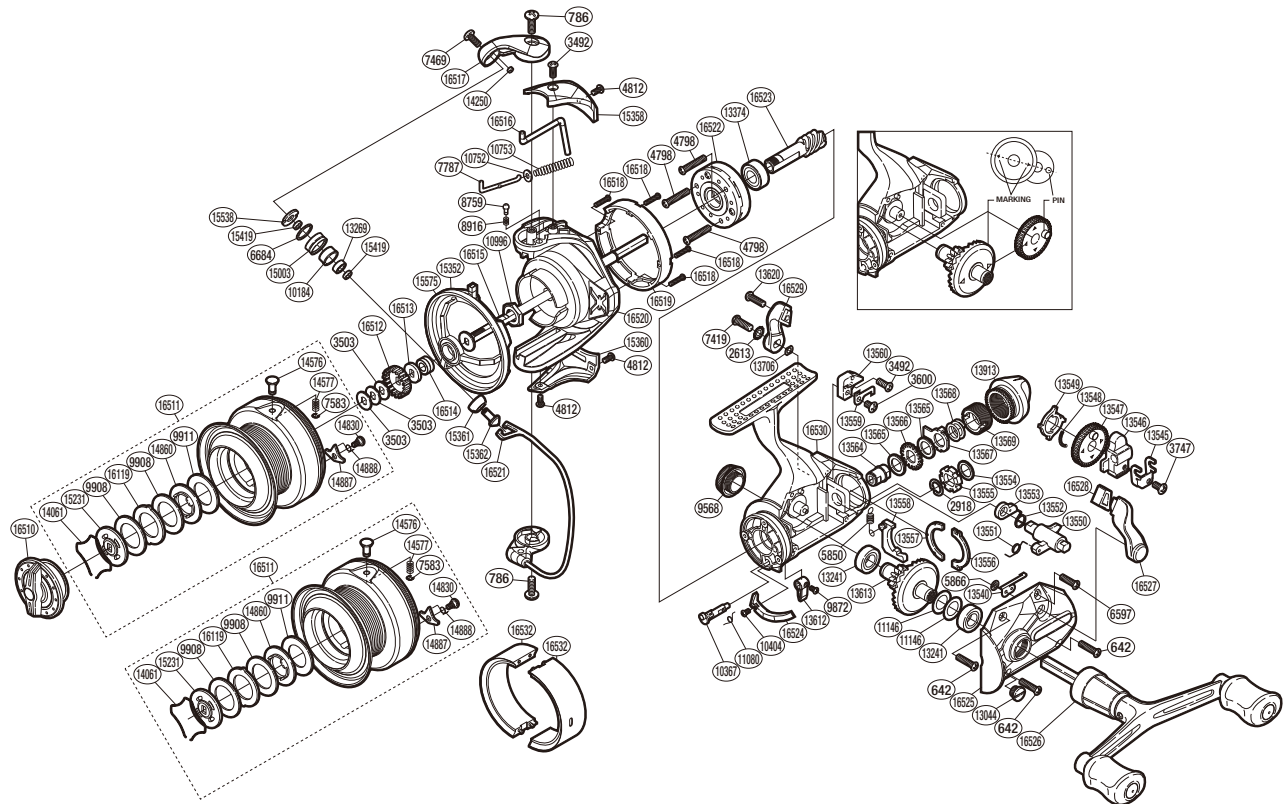

SHIMANO

BAITRUNNER X-AERO SA-RB 14BTRX4FA

Please note that the number of adjusting washers may not be the same as shown in the exploded views. (Adjustment will vary with each individual product.)

(51SH374000G)