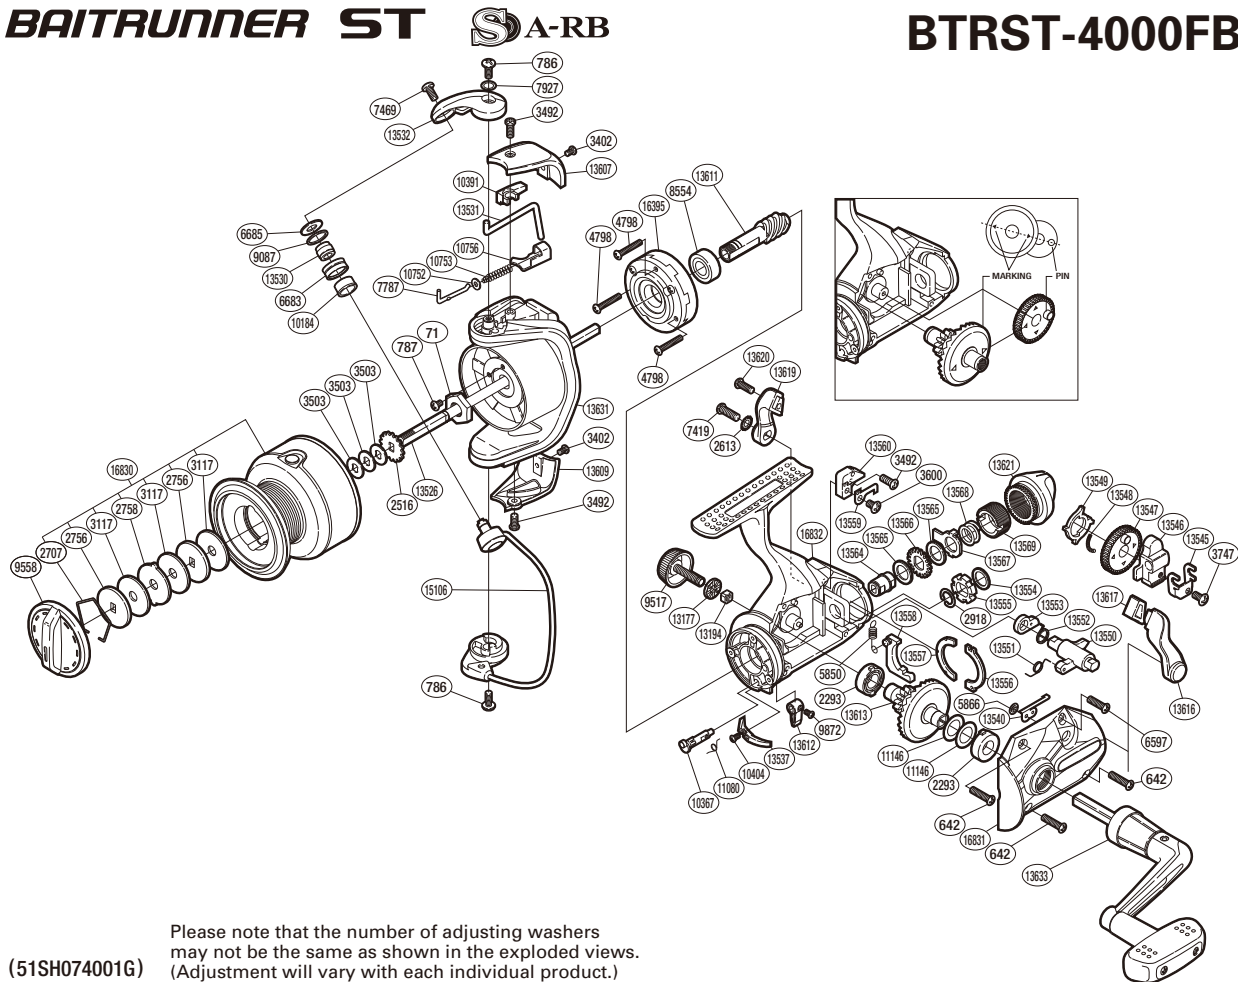

SHIMANO

BAITRUNNER ST S A-RB

BTRST-4000FB

Please note that the number of adjusting washers may not be the same as shown in the exploded views. (51SH074001G) (Adjustment will vary with each individual product.)