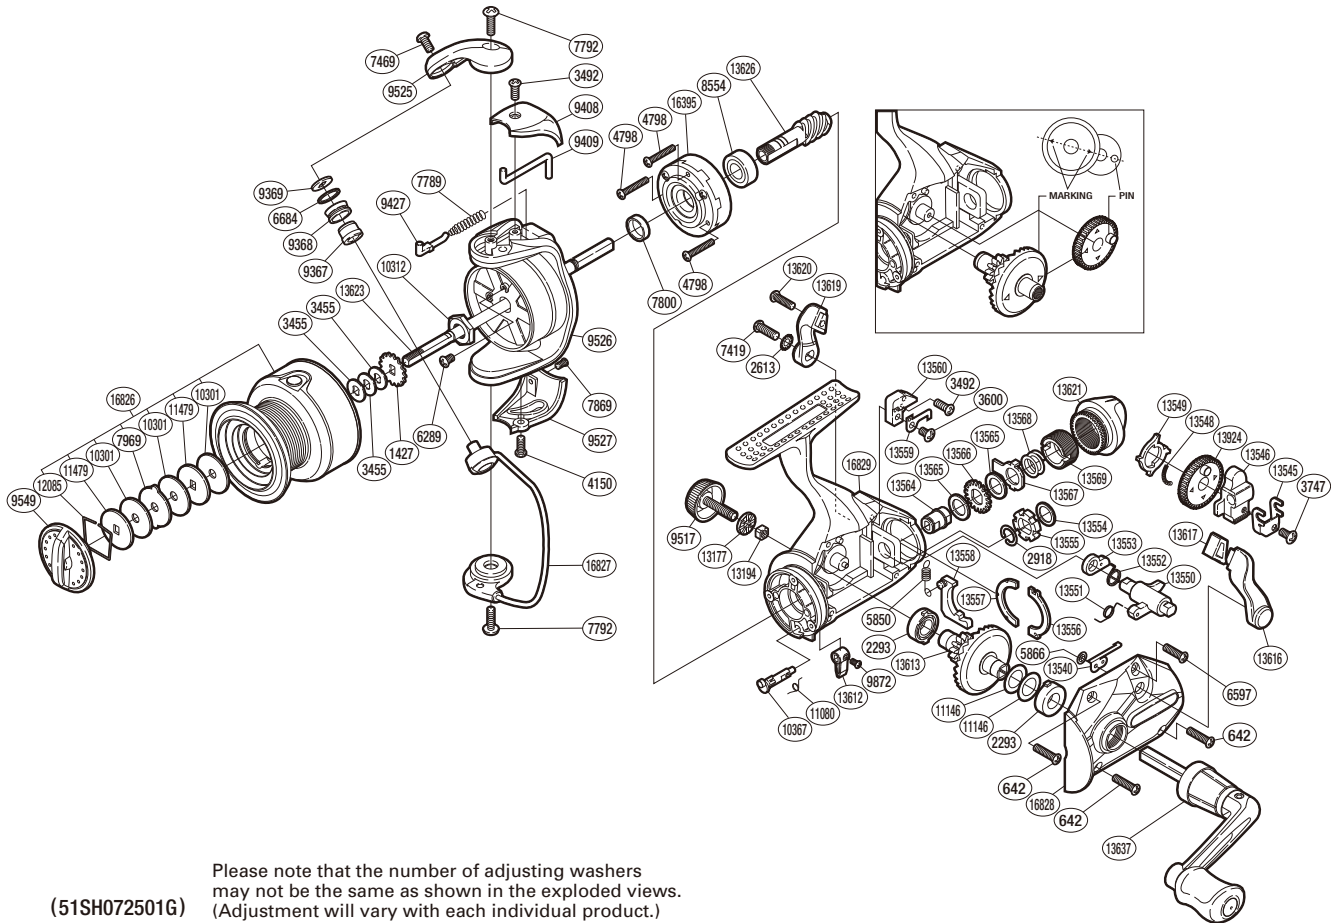

# SHIMANO

**BAITRUNNER ST**  **A-RB**

**BTRST-2500FB**

Please note that the number of adjusting washers may not be the same as shown in the exploded views. (Adjustment will vary with each individual product.)  
(51SH072501G)