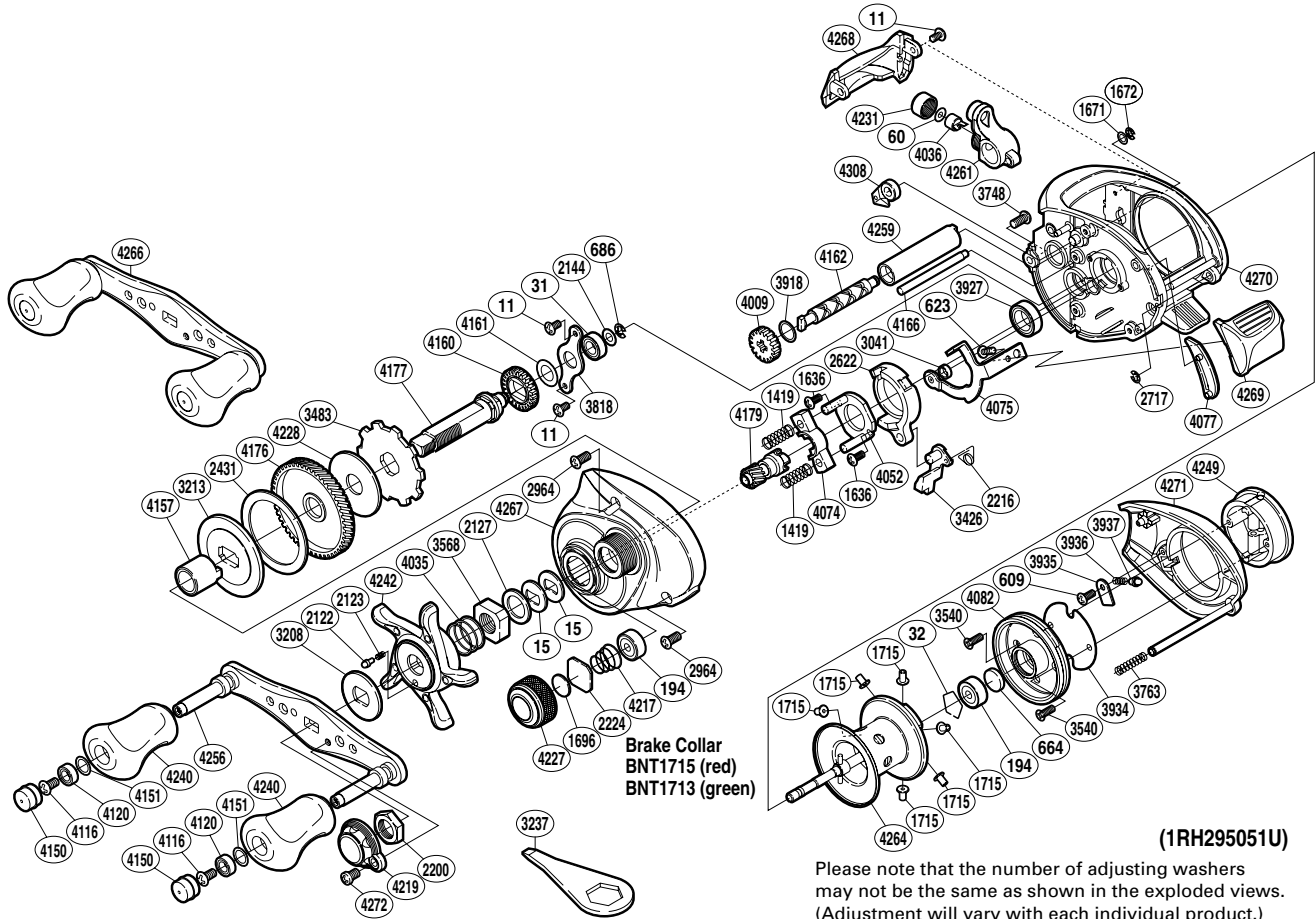

SHIMANO

CHRONARCH SA-RB

CH-51E

Please note that the number of adjusting washers may not be the same as shown in the exploded views. (Adjustment will vary with each individual product.)

Part No.	Description	Part No.	Description	Part No.	Description
BNT0011	Screw	BNT3213	Key Washer	BNT4162	Worm Shaft
BNT0015	Drag Spring Washer	BNT3426	Clutch Pawl	BNT4166	Level Wind Guide
BNT0031	Ball Bearing	BNT3483	Anti-Reverse Ratchet	BNT4176	Drive Gear
BNT0032	Bearing Retainer	BNT3540	Screw	BNT4177	Drive Shaft
BNT0060	Spacer	BNT3568	Star Drag Nut	BNT4179	Pinion Gear
BNT0194	Ball Bearing	BNT3748	Screw	BNT4217	Spool Tension Spring
BNT0609	Screw	BNT3763	Side Plate Spring	BNT4219	Handle Retainer
BNT0623	Screw	BNT3818	Drive Shaft Retainer	BNT4227	Cast Control Cap
BNT0664	Spacer B	BNT3918	Washer	BNT4228	Drag Washer
BNT0686	E Lock	BNT3927	Ball Bearing	BNT4231	Pawl Cap
BNT1419	Yoke Spring	BNT3934	Brake Case Spacer	BNT4240	Handle Knob
BNT1636	Screw	BNT3935	Brake Spring Retainer	BNT4242	Star Drag
BNT1671	Washer	BNT3936	Click Spring	BNT4249	Turnkey Dial
BNT1672	E Lock	BNT3937	Click Pin	BNT4256	Handle Shank Assembly
BNT1696	Cast Control Spacer	BNT4009	Idle Gear	BNT4259	Level Wind Guard
BNT1715	Brake Collar (red)	BNT4035	Star Drag Spring	BNT4261	Line Guide
BNT2122	Click Pin	BNT4036	Line Guide Pawl	BNT4264	Spool Assembly
BNT2123	Click Spring	BNT4052	Clutch Cam Retainer	BNT4266	Handle Assembly
BNT2127	Star Drag Spacer	BNT4074	Yoke	BNT4267	Left Side Plate
BNT2144	Washer	BNT4075	Clutch Plate	BNT4268	Level Wind Protector
BNT2200	Handle Nut	BNT4077	Clutch Bar Guide	BNT4269	Quick-Fire II Clutch Bar
BNT2216	Clutch Pawl Spring	BNT4082	Brake Case	BNT4270	One-Piece Frame
BNT2224	Spool Tension Spacer	BNT4116	Screw	BNT4271	Right Side Plate
BNT2431	Drag Washer	BNT4120	Ball Bearing	BNT4272	Screw
BNT2622	Clutch Cam	BNT4150	Handle Knob Seal	BNT4308	Anti-Reverse Pawl
BNT2717	E Lock	BNT4151	Washer		
BNT2964	Screw	BNT4157	Roller Clutch Inner Tube		
BNT3041	Clutch Plate Shaft Support	BNT4160	Idle Gear	BNT1713	Brake Collar (green) (accessory)
BNT3208	Star Drag Click Plate	BNT4161	Washer	BNT3237	Wrench (accessory)