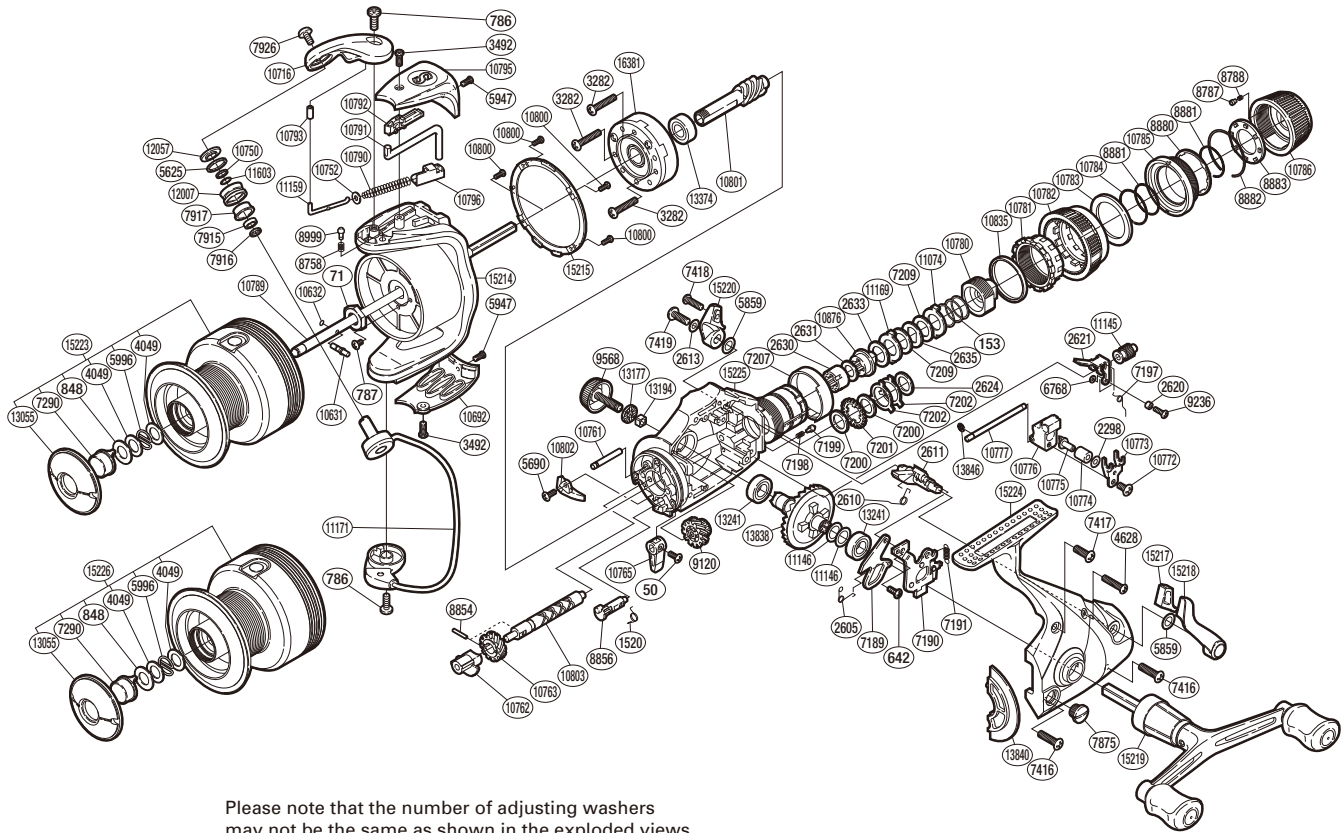

SHIMANO

BAITRUNNER XT SA-RB

BTR-XT8000RB

Please note that the number of adjusting washers may not be the same as shown in the exploded views. (Adjustment will vary with each individual product.)

(1SH048001G)