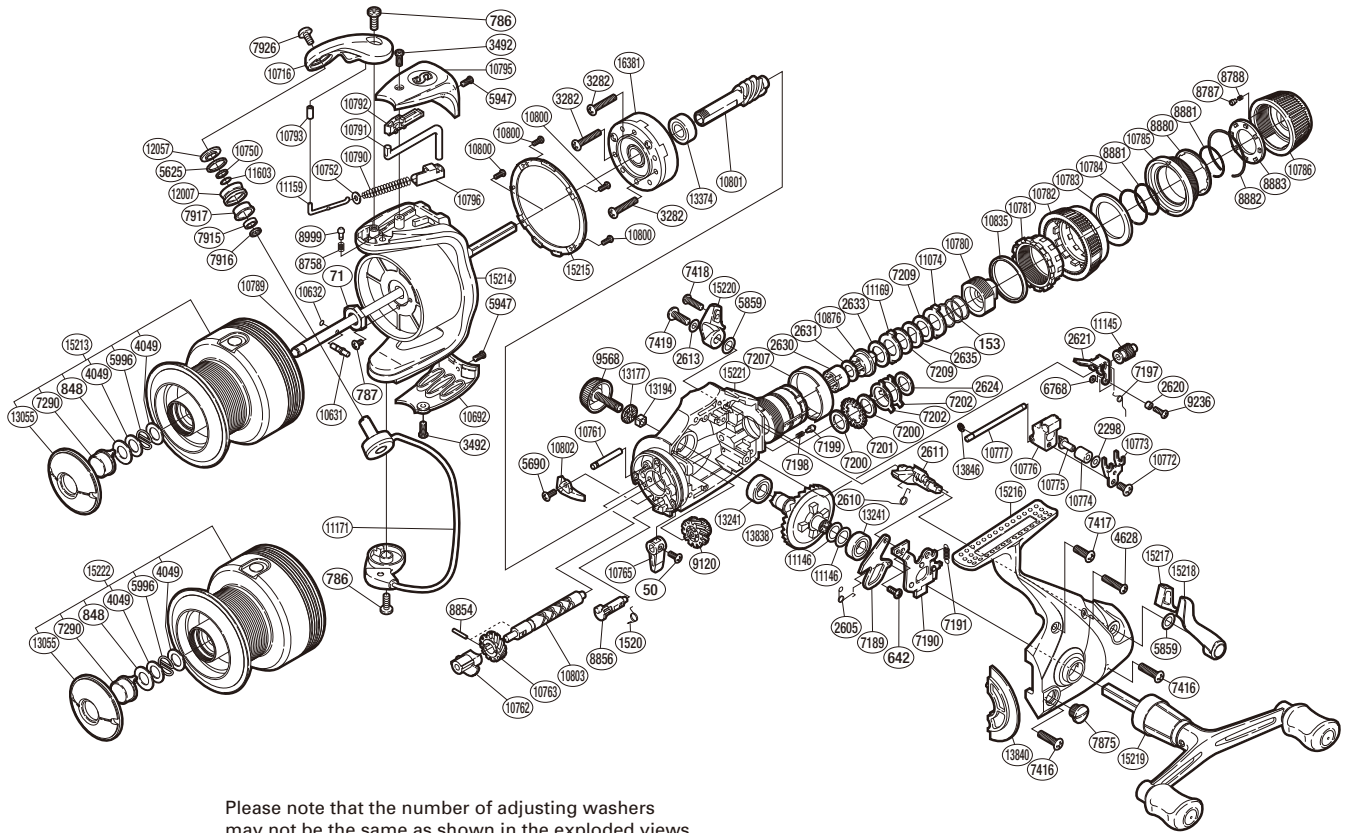

SHIMANO

BAITRUNNER XT S A-RB

BTR-XT6000RB

Please note that the number of adjusting washers may not be the same as shown in the exploded views. (Adjustment will vary with each individual product.)

(1SH046001G)