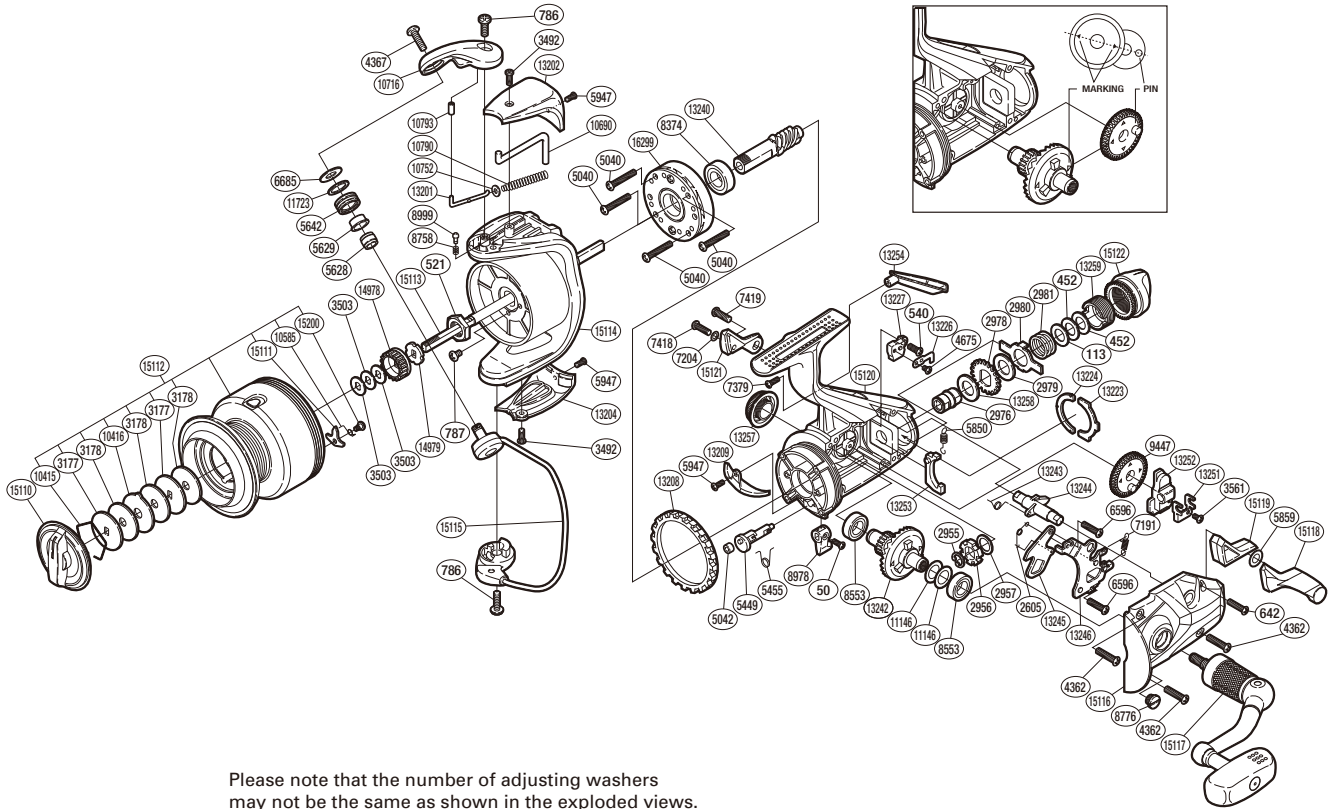

SHIMANO

BAITRUNNER

BTR-6000OC

(1SH306000S)
Please note that the number of adjusting washers may not be the same as shown in the exploded views. (Adjustment will vary with each individual product.)

Part No.	Description	Part No.	Description	Part No.	Description
RD 0050	Screw	RD 5859	Spacer	RD13226	Dial Click
RD 0113	Washer	RD 5947	Screw	RD13227	BaitRunner Pawl Guide
RD 0452	Washer	RD 6596	Screw	RD13240	Pinion Gear
RD 0521	Rotor Nut	RD 6685	Line Roller Washer	RD13242	Drive Gear
RD 0540	Screw	RD 7191	BaitRunner Click Spring	RD13243	Clutch Spring
RD 0642	Screw	RD 7204	Lock Washer	RD13244	BaitRunner Lever Shaft
RD 0786	Screw	RD 7418	Screw	RD13245	Clutch Pawl
RD 0787	Screw	RD 7419	Screw	RD13246	Clutch Plate Assembly
RD 2605	Clutch Pawl Spring	RD 8374	Ball Bearing	RD13251	Oscillating Slider Retainer
RD 2955	C Lock	RD 8553	Ball Bearing	RD13252	Oscillating Slider
RD 2956	BaitRunner Ratchet	RD 8758	Click Spring	RD13253	BaitRunner Pawl
RD 2957	Spacer	RD 8776	Oil Cap	RD13254	Body I.D. Plate
RD 2976	Free Spool Tension Shaft	RD 8978	Anti-Reverse Lever	RD13257	Handle Screw Cap
RD 2978	Click Gear	RD 8999	Click Pin	RD13258	Free Spool Tension Washer
RD 2979	Free Spool Tension Washer	RD 9379	Screw	RD13259	Free Spool Tension Screw
RD 2980	Eared Washer	RD 9447	Oscillating Gear	RD14978	Spool Support A
RD 2981	Free Spool Tension Spring	RD10415	Drag Washers Retainer	RD14979	Spool Support B
RD 3177	Key Washer	RD10416	Eared Washer	RD15110	Drag Knob
RD 3178	Drag Washer	RD10585	Click Spring	RD15111	Drag Click
RD 3492	Screw	RD10690	Bail Trip Lever	RD15112	Spool Assembly
RD 3503	Spool Washer	RD10716	Bail Arm	RD15113	Main Shaft
RD 3561	Screw	RD10752	Spring Guide A Support	RD15114	Rotor
RD 4362	Screw	RD10790	Bail Spring	RD15115	Bail Assembly
RD 4367	Screw	RD10793	Bail Arm Collar	RD15116	Side Cover
RD 4675	Screw	RD11146	Washer	RD15117	Handle Assembly
RD 5040	Screw	RD11723	Line Roller Spacer	RD15118	BaitRunner Lever Arm L
RD 5042	Anti-Reverse Cam Ring	RD13201	Bail Spring Guide A	RD15119	BaitRunner Lever Bridge
RD 5449	Anti-Reverse Cam	RD13202	Bail Spring Cover	RD15120	Body
RD 5455	Anti-Reverse Cam Spring	RD13204	Bail Hold Support Guard	RD15121	BaitRunner Lever Arm R
RD 5628	Line Roller Collar	RD13208	Friction Ring	RD15122	BaitRunner Tension Dial
RD 5629	Line Roller Bushing	RD13209	Bail Trip Strike	RD15200	Screw
RD 5642	Line Roller	RD13223	Dial Retainer	RD16299	Roller Clutch Assembly
RD 5850	BaitRunner Pawl Spring	RD13224	Dial Retainer B		