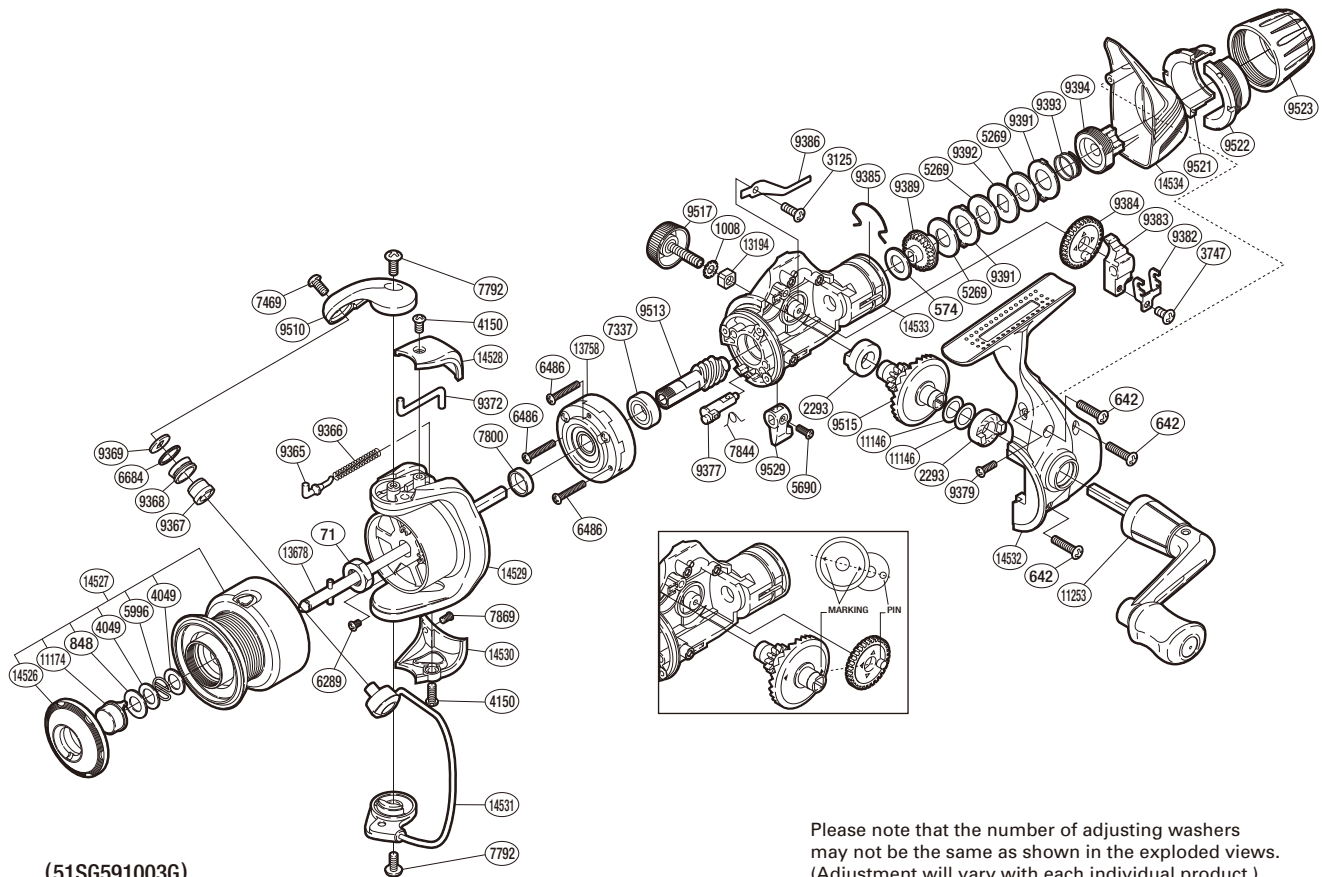

SHIMANO

ALIVIO

ALV-1000RC

(51SG591003G)

Part No.	Description	Part No.	Description	Part No.	Description
RD 0071	Rotor Nut	RD 7869	Screw	RD 9515	Drive Gear
RD 0574	Drag Washer	RD 9365	Bail Spring Guide	RD 9517	Handle Screw Cap
RD 0642	Screw	RD 9366	Bail Spring	RD 9521	Drag Programmer B1
RD 0848	Washer	RD 9367	Line Roller Bushing	RD 9522	Drag Programmer B2
RD 1008	Handle Lock Washer	RD 9368	Line Roller	RD 9523	Drag Programmer A
RD 2293	Drive Gear Bushing	RD 9369	Line Roller Washer	RD 9529	Anti-Reverse Lever
RD 3125	Screw	RD 9372	Bail Trip Lever	RD11146	Washer
RD 3747	Screw	RD 9377	Anti-Reverse Cam	RD11174	Push Button
RD 4049	Washer	RD 9379	Screw	RD11253	Handle Assembly
RD 4150	Screw	RD 9382	Oscillating Slider Retainer	RD13194	Handle Screw Lock
RD 5269	Drag Washer	RD 9383	Oscillating Slider	RD13678	Main Shaft
RD 5690	Screw	RD 9384	Oscillating Gear	RD13758	Roller Clutch Assembly
RD 5996	Locking Spring	RD 9385	Hold Click Spring	RD14526	Push Button Collar
RD 6289	Screw	RD 9386	Drag Click	RD14527	Spool Assembly
RD 6486	Screw	RD 9389	Drag Shaft	RD14528	Bail Spring Cover
RD 6684	Line Roller Spacer	RD 9391	Eared Washer	RD14529	Rotor
RD 7337	Ball Bearing	RD 9392	Key Washer	RD14530	Bail Hold Support Guard
RD 7469	Screw	RD 9393	Drag Coil Spring	RD14531	Bail Assembly
RD 7792	Screw	RD 9394	Pressure Screw	RD14532	Side Cover
RD 7800	Rotor Ring	RD 9510	Bail Arm	RD14533	Body
RD 7844	Anti-Reverse Cam Spring	RD 9513	Pinion Gear	RD14534	Rear Protector