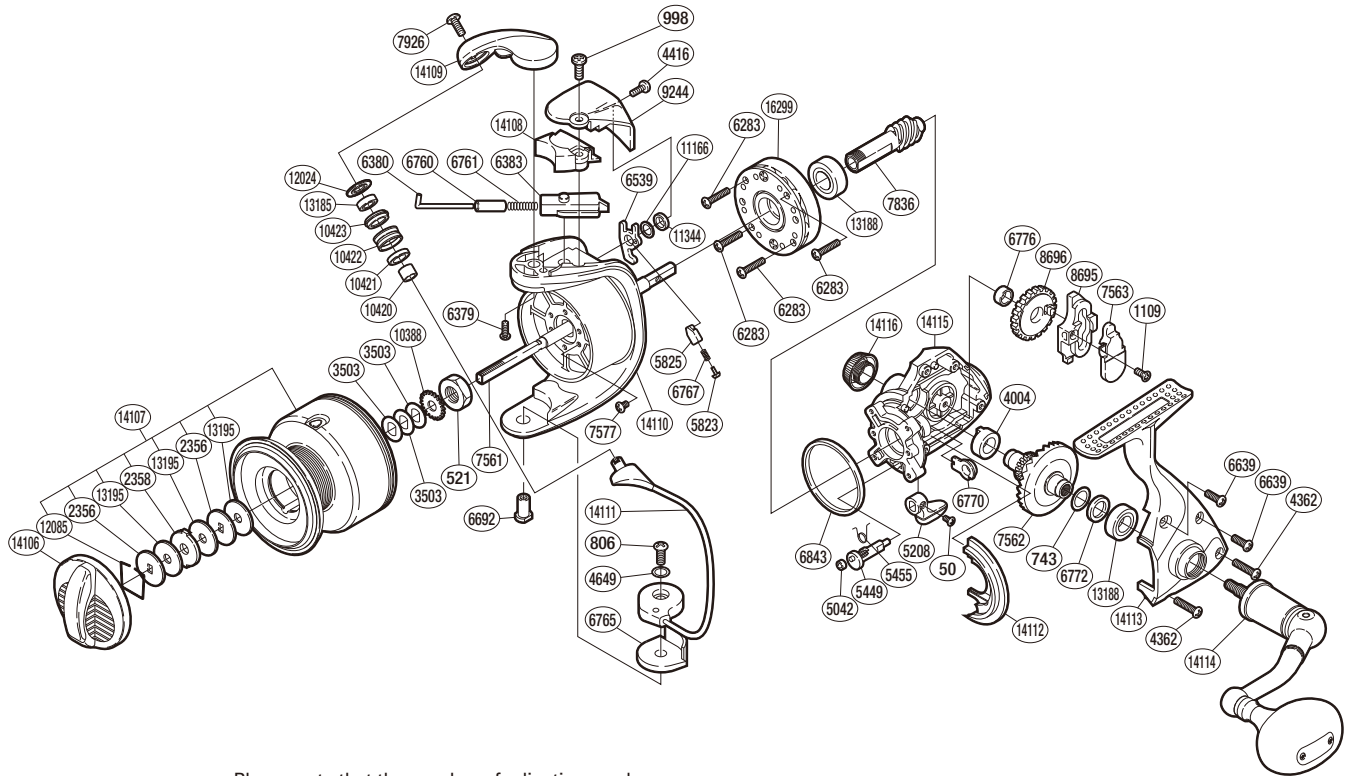

# SHIMANO

**SPHEROS**  A-RB

**SP-8000PG**

Please note that the number of adjusting washers may not be the same as shown in the exploded views. (Adjustment will vary with each individual product.)

(15H168000G)

Part No.	Description	Part No.	Description	Part No.	Description
RD 0050	Screw	RD 6539	Bail Trip Lever	RD10422	Line Roller
RD 0521	Rotor Nut	RD 6639	Screw	RD10423	Line Roller Bushing
RD 0743	Washer	RD 6692	Bail Hold Support Shaft	RD11166	Spacer
RD 0806	Screw	RD 6760	Bail Spring Guide A Collar	RD11344	Trip Lever Washer
RD 0998	Screw	RD 6761	Bail Spring	RD12024	Line Roller Washer
RD 1109	Screw	RD 6765	Bail Hold Support Spacer	RD12085	Drag Washers Retainer
RD 2356	Key Washer	RD 6767	Bail Trip Lever Spring	RD13185	Ball Bearing
RD 2358	Eared Washer	RD 6770	Bushing	RD13188	Ball Bearing
RD 3503	Spool Washer	RD 6772	Spacer	RD13195	Drag Washer
RD 4004	Drive Gear Bushing	RD 6776	Oscillating Gear Bushing	RD14106	Drag Knob
RD 4362	Screw	RD 6843	Friction Ring	RD14107	Spool Assembly
RD 4416	Screw	RD 7561	Main Shaft	RD14108	Bail Spring Cover
RD 4649	Spacer	RD 7562	Drive Gear	RD14109	Bail Arm
RD 5042	Anti-Reverse Cam Ring	RD 7563	Oscillating Slider Inner	RD14110	Rotor
RD 5208	Anti-Reverse Lever	RD 7577	Screw	RD14111	Bail Assembly
RD 5449	Anti-Reverse Cam	RD 7836	Pinion Gear	RD14112	Side Cover Flange
RD 5455	Anti-Reverse Cam Spring	RD 7926	Screw	RD14113	Side Cover
RD 5823	Lever Spring Guide A	RD 8695	Oscillating Slider	RD14114	Handle Assembly
RD 5825	Lever Spring Guide B	RD 8696	Oscillating Gear	RD14115	Body
RD 6283	Screw	RD 9244	Bail Spring Cover Guard	RD14116	Handle Screw Cap
RD 6379	Screw	RD10388	Spool Support	RD16299	Roller Clutch Assembly
RD 6380	Bail Spring Guide A	RD10420	Bearing Spacer		
RD 6383	Bail Spring Guide B	RD10421	Line Roller Collar		

(140808)