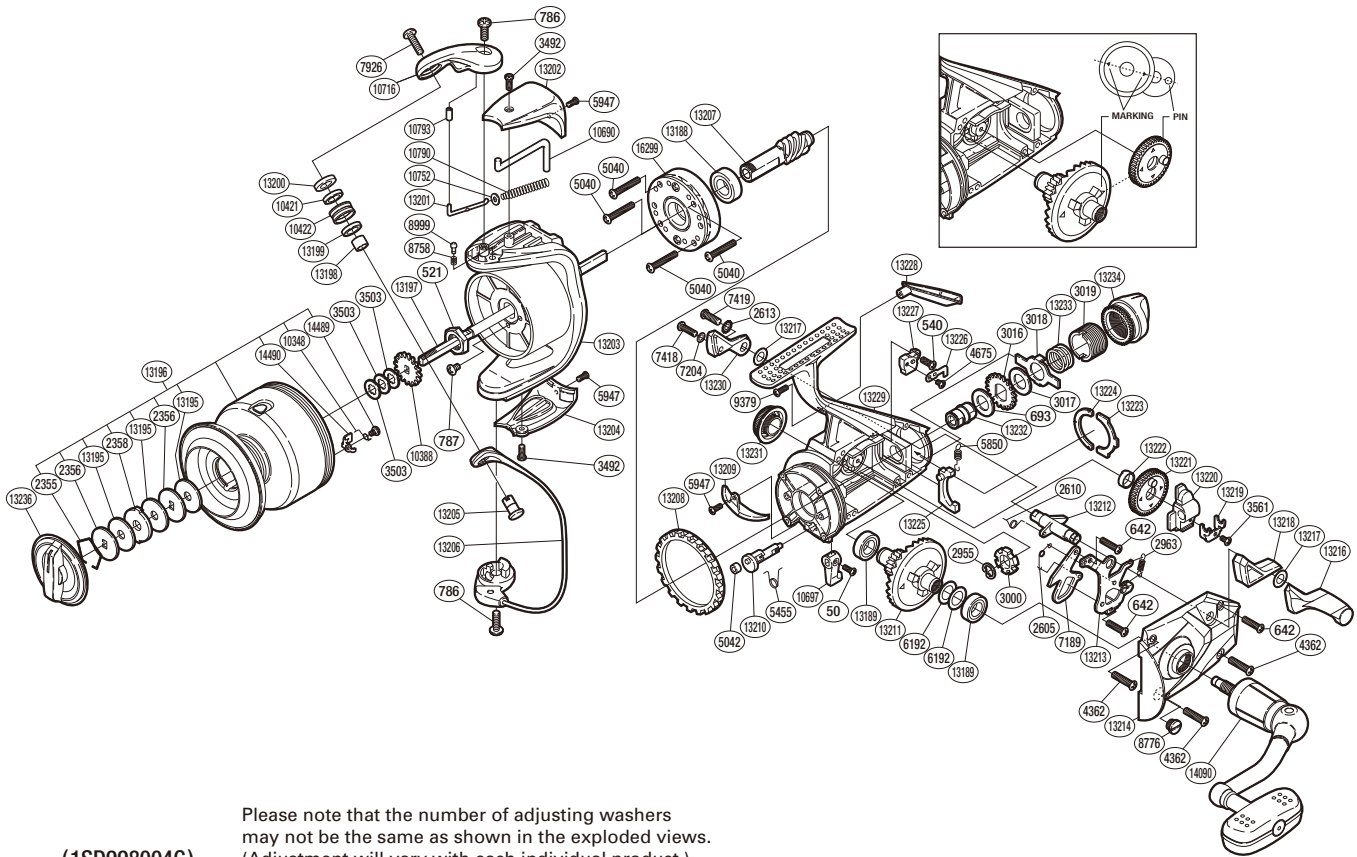

SHIMANO

BAITRUNNER SA-RB

BTR-8000DEU

(1SD998004G)
Please note that the number of adjusting washers may not be the same as shown in the exploded views. (Adjustment will vary with each individual product.)