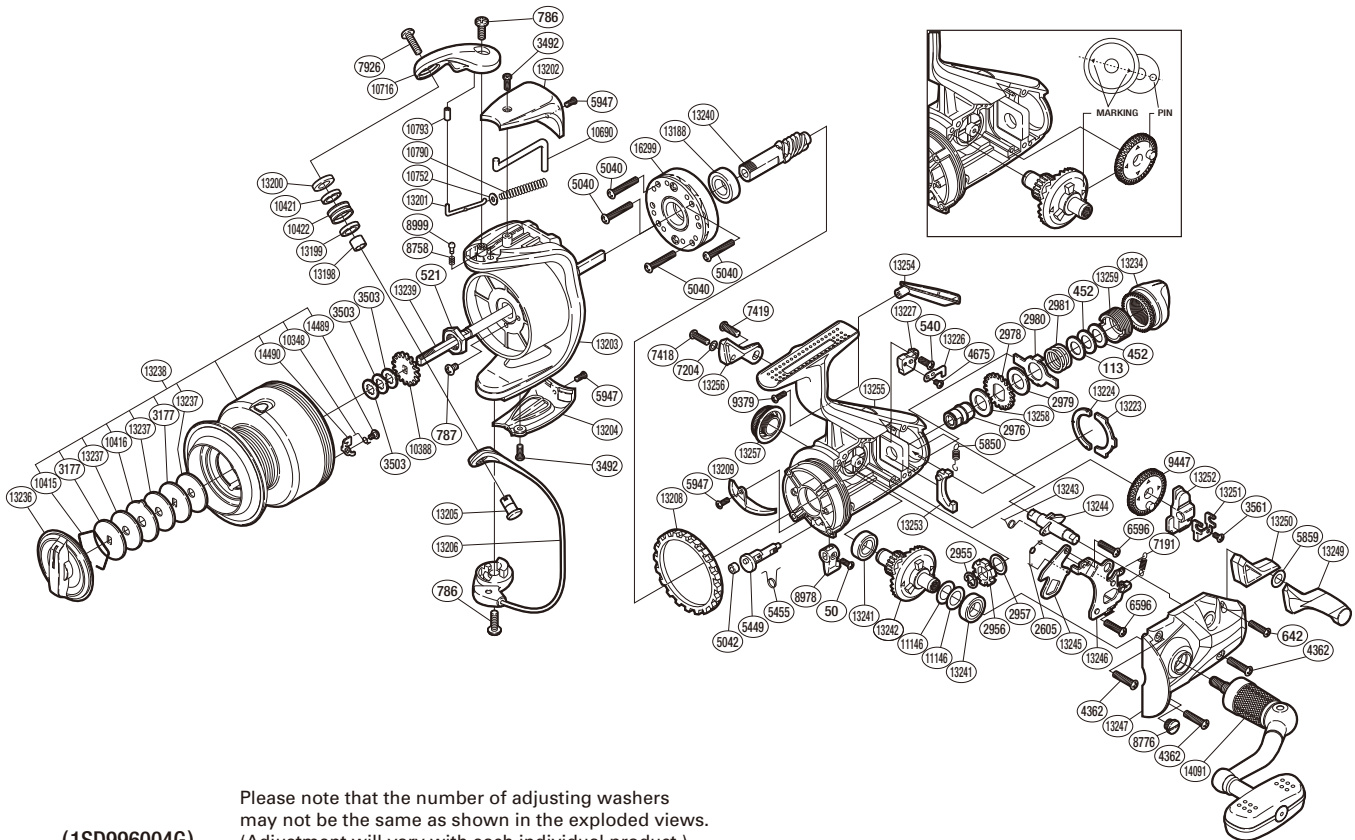

SHIMANO

BAITRUNNER SA-RB

BTR-6000DEU

(1SD996004G) Please note that the number of adjusting washers may not be the same as shown in the exploded views. (Adjustment will vary with each individual product.)