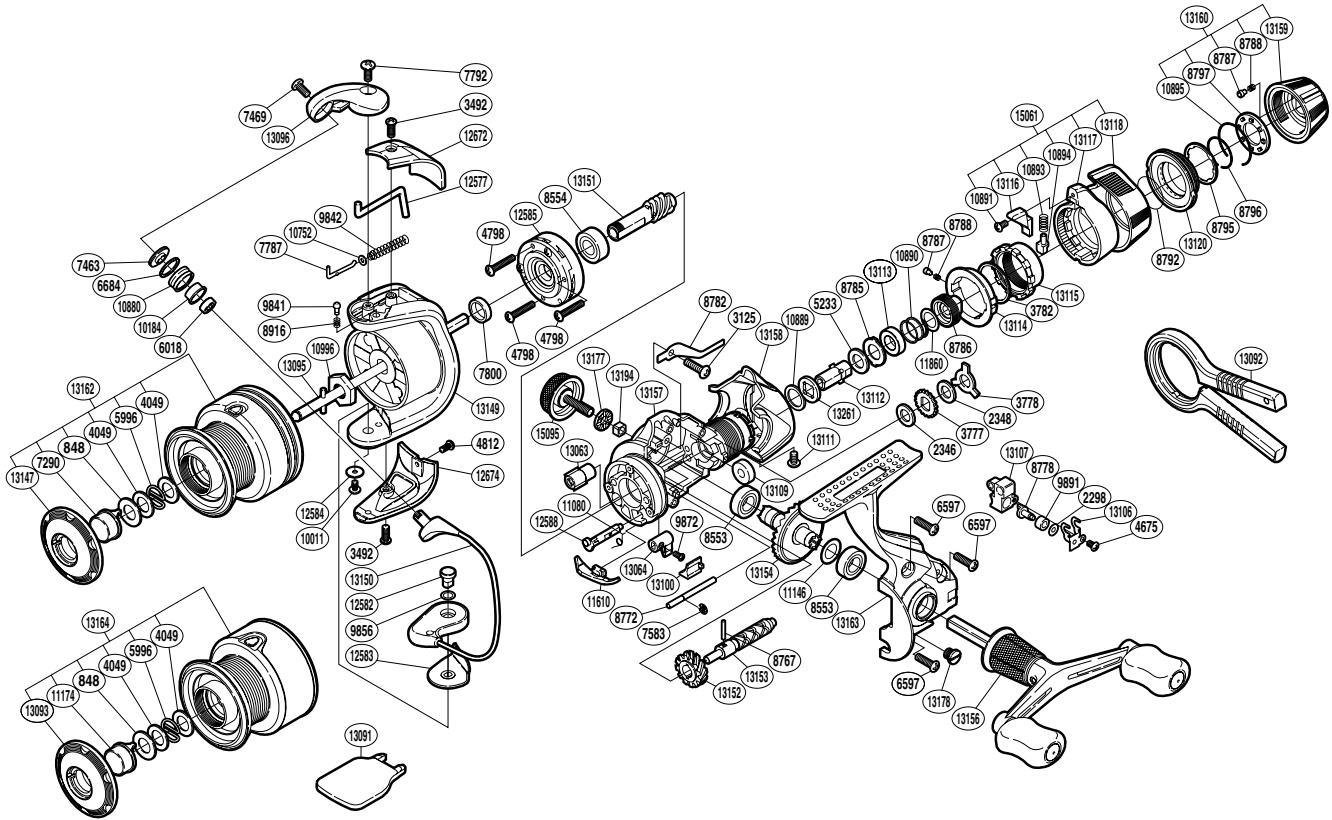

SHIMANO

STRADIC

STR-1500GTMRC

Please note that the number of adjusting washers may not be the same as shown in the exploded views. (Adjustment will vary with each individual product.)

(1SG461503G)

Part No.	Description	Part No.	Description	Part No.	Description
RD 0848	Washer	RD 8797	Click Plate	RD13111	Screw
RD 2298	Spacer	RD 8916	Click Spring	RD13112	Drag Shaft A
RD 2346	Drag Washer	RD 9841	Click Pin	RD13113	Drag Collar
RD 2348	Drag Washer	RD 9842	Bail Spring	RD13114	Lever Click Gear
RD 3125	Screw	RD 9856	Washer	RD13115	Fightin' Pressure Screw
RD 3492	Screw	RD 9872	Screw	RD13116	Fightin' Lever Inner B
RD 3777	Click Gear	RD 9891	Oscillating Slider Bushing	RD13117	Fightin' Lever Inner A
RD 3778	Eared Washer	RD10011	Screw	RD13118	Fightin' Lever Outer
RD 3782	Fightin' Pressure Screw Washer	RD10184	Line Roller Bushing	RD13120	Drag Programmer B
RD 4049	Washer	RD10752	Spring Guide A Support	RD13147	Push Button Collar
RD 4675	Screw	RD10880	Line Roller	RD13149	Rotor
RD 4798	Screw	RD10889	Drag Washer	RD13150	Bail Assembly
RD 4812	Screw	RD10890	Drag Coil Spring	RD13151	Pinion Gear
RD 5233	Drag Washer	RD10891	Screw	RD13152	Idle Gear
RD 5996	Locking Spring	RD10893	Position Pin Spring	RD13153	Worm Shaft
RD 6018	Ball Bearing	RD10894	Lever Position Pin	RD13154	Drive Gear
RD 6597	Screw	RD10895	Click Plate Retainer	RD13156	Double Paddle Handle Assembly
RD 6684	Line Roller Spacer	RD10996	Rotor Nut	RD13157	Body
RD 7290	Push Button	RD11080	Anti-Reverse Cam Spring	RD13158	Rear Protector
RD 7463	Line Roller Washer	RD11146	Washer	RD13159	Drag Programmer A
RD 7469	Screw	RD11610	Bail Trip Strike	RD13160	Drag Programmer Assembly
RD 7583	E Lock	RD11860	Washer	RD13162	Spool Assembly
RD 7787	Bail Spring Guide A	RD12577	Bail Trip Lever	RD13163	Side Cover
RD 7792	Screw	RD12582	Bail Hold Support Shaft	RD13177	Handle Screw Cap Spacer
RD 7800	Rotor Ring	RD12583	Bail Hold Support Spacer	RD13178	Oil Cap
RD 8553	Ball Bearing	RD12584	Washer	RD13194	Handle Screw Lock
RD 8554	Ball Bearing	RD12585	Roller Clutch Assembly	RD13261	Drag Shaft B
RD 8767	Worm Shaft Pin	RD12588	Anti-Reverse Cam	RD15061	Fightin' Lever Assembly
RD 8772	Oscillating Guide	RD12672	Bail Spring Cover	RD15095	Handle Screw Cap
RD 8778	Oscillating Pawl	RD12674	Bail Hold Support Guard		
RD 8782	Drag Click	RD13063	Worm Bushing	RD11174	Push Button
RD 8785	Eared Washer	RD13064	Anti-Reverse Lever	RD13093	Push Button Collar
RD 8786	Pressure Screw	RD13095	Main Shaft	RD13164	Spare Spool Assembly
RD 8787	Click Pin	RD13096	Bail Arm		
RD 8788	Click Spring	RD13100	Anti-Reverse Lever Cover		
RD 8792	Drag Knob Friction Ring	RD13106	Oscillating Slider Retainer		
RD 8795	Drag Knob Washer	RD13107	Oscillating Slider	RD13091	Spool Wrench (accessory)
RD 8796	Drag Knob Retainer	RD13109	Drag Shaft C	RD13092	Knob Wrench (accessory)