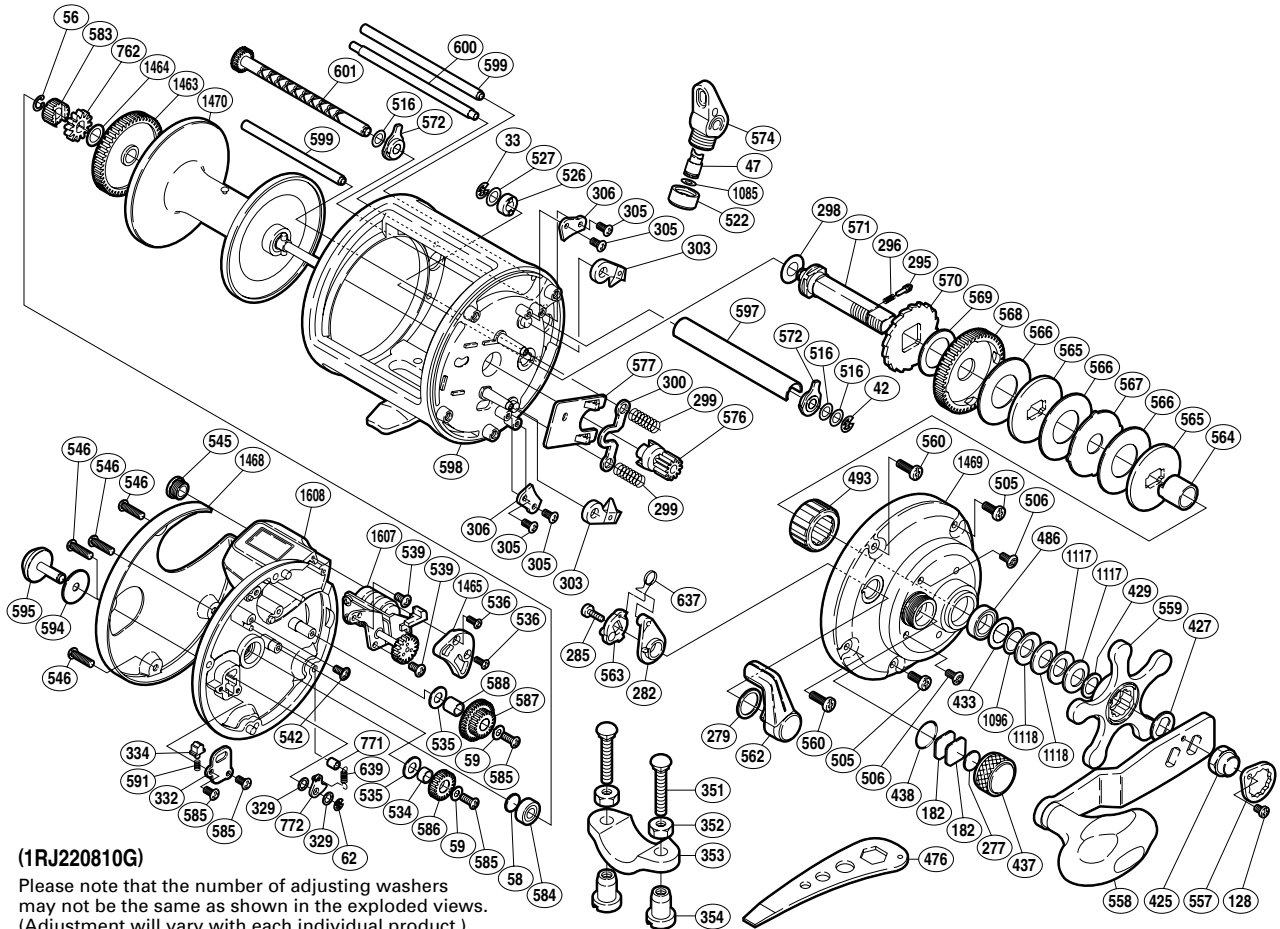

SHIMANO

TEKOTA A-RB

TEK-800LCM

(1RJ220810G)

Please note that the number of adjusting washers may not be the same as shown in the exploded views. (Adjustment will vary with each individual product.)

Part No.	Description	Part No.	Description	Part No.	Description
TGT0033	E Lock	TGT0516	Washer	TGT0588	Idle Gear Support
TGT0042	E Lock	TGT0522	Pawl Cap	TGT0591	Click Spring
TGT0047	Line Guide Pawl	TGT0526	Drive Shaft Bushing	TGT0594	Spacer
TGT0056	C Lock	TGT0527	Washer	TGT0595	Click Button
TGT0058	Spacer B	TGT0534	Idle Gear Support	TGT0597	Level Wind Guard
TGT0059	Lock Washer	TGT0535	Spacer	TGT0598	One-Piece Frame
TGT0062	E Lock	TGT0536	Screw	TGT0599	Stabilizer Bar A
TGT0128	Screw	TGT0539	Screw	TGT0600	Stabilizer Bar B
TGT0182	Cast Control Spacer	TGT0542	Screw	TGT0601	Worm Shaft
TGT0277	Cast Control Spacer	TGT0545	Maintenance Cap	TGT0637	Clutch Spring
TGT0279	Smoother	TGT0546	Screw	TGT0639	Click Pawl Spring
TGT0282	Eccentric Cam Bushing	TGT0557	Handle Nut Plate	TGT0762	Click Gear
TGT0285	Screw	TGT0558	Handle Assembly	TGT0771	Click Pawl Spring Boss Ring
TGT0295	Click Pin	TGT0559	Star Drag	TGT0772	Click Pawl
TGT0296	Click Spring	TGT0560	Screw	TGT1085	Spacer
TGT0298	Washer	TGT0562	Clutch Lever	TGT1096	Washer
TGT0299	Yoke Spring	TGT0563	Clutch Cam	TGT1117	Drag Spring Washer (10L)
TGT0300	Yoke	TGT0564	Roller Clutch Inner Tube	TGT1118	Drag Spring Washer (10H)
TGT0303	Anti-Reverse Pawl	TGT0565	Key Washer	TGT1463	Counter Gear
TGT0305	Screw	TGT0566	Drag Washer	TGT1464	Washer
TGT0306	Anti-Reverse Pawl Keeper	TGT0567	Eared Washer	TGT1465	Left Side Plate Seal
TGT0329	Spacer	TGT0568	Drive Gear	TGT1468	Left Side Plate Cover
TGT0332	Click Spring Retainer	TGT0569	Drag Washer	TGT1469	Right Side Plate
TGT0334	Click Spring Holder	TGT0570	Anti-Reverse Ratchet	TGT1470	Spool Assembly
TGT0425	Handle Nut	TGT0571	Drive Shaft	TGT1607	Counter Assembly
TGT0427	Drive Shaft Shield	TGT0572	Worm Bushing	TGT1608	Left Side Plate
TGT0429	Star Drag Washer	TGT0574	Line Guide		
TGT0433	Bearing Seal	TGT0576	Pinion Gear		
TGT0437	Cast Control Cap	TGT0577	Yoke Plate	TGT0351	Rod Clamp Bolt (accessory)
TGT0438	O Ring	TGT0583	Idle Gear	TGT0352	Rod Clamp Nut B (accessory)
TGT0486	Ball Bearing	TGT0584	Ball Bearing	TGT0353	Rod Clamp (accessory)
TGT0493	Roller Clutch Bearing	TGT0585	Screw	TGT0354	Rod Clamp Nut A (accessory)
TGT0505	Screw	TGT0586	Idle Gear		
TGT0506	Screw	TGT0587	Idle Gear	TGT0476	Wrench (accessory)