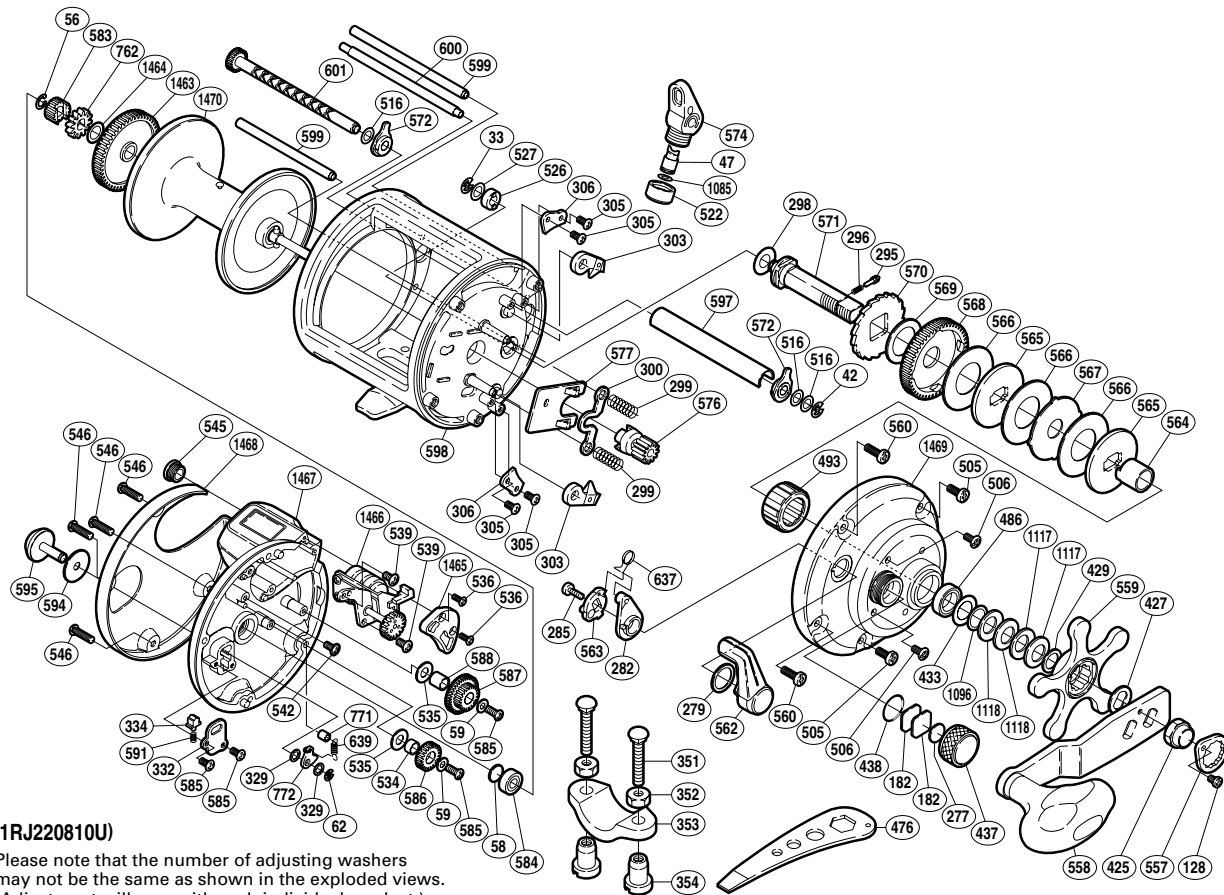

## TEK-800LC

(1RJ220810U)

Please note that the number of adjusting washers may not be the same as shown in the exploded views. (Adjustment will vary with each individual product.)

Part No.	Description	Part No.	Description	Part No.	Description
TGT0033	E Lock	TGT0516	Washer	TGT0588	Idle Gear Support
TGT0042	E Lock	TGT0522	Pawl Cap	TGT0591	Click Spring
TGT0047	Line Guide Pawl	TGT0526	Drive Shaft Bushing	TGT0594	Spacer
TGT0056	C Lock	TGT0527	Washer	TGT0595	Click Button
TGT0058	Spacer B	TGT0534	Idle Gear Support	TGT0597	Level Wind Guard
TGT0059	Lock Washer	TGT0535	Spacer	TGT0598	One-Piece Frame
TGT0062	E Lock	TGT0536	Screw	TGT0599	Stabilizer Bar A
TGT0128	Screw	TGT0539	Screw	TGT0600	Stabilizer Bar B
TGT0182	Cast Control Spacer	TGT0542	Screw	TGT0601	Worm Shaft
TGT0277	Cast Control Spacer	TGT0545	Maintenance Cap	TGT0637	Clutch Spring
TGT0279	Smoother	TGT0546	Screw	TGT0639	Click Pawl Spring
TGT0282	Eccentric Cam Bushing	TGT0557	Handle Nut Plate	TGT0762	Click Gear
TGT0285	Screw	TGT0558	Handle Assembly	TGT0771	Click Pawl Spring Boss Ring
TGT0295	Click Pin	TGT0559	Star Drag	TGT0772	Click Pawl
TGT0296	Click Spring	TGT0560	Screw	TGT1085	Spacer
TGT0298	Washer	TGT0562	Clutch Lever	TGT1096	Washer
TGT0299	Yoke Spring	TGT0563	Clutch Cam	TGT1117	Drag Spring Washer (10L)
TGT0300	Yoke	TGT0564	Roller Clutch Inner Tube	TGT1118	Drag Spring Washer (10H)
TGT0303	Anti-Reverse Pawl	TGT0565	Key Washer	TGT1463	Counter Gear
TGT0305	Screw	TGT0566	Drag Washer	TGT1464	Washer
TGT0306	Anti-Reverse Pawl Keeper	TGT0567	Eared Washer	TGT1465	Left Side Plate Seal
TGT0329	Spacer	TGT0568	Drive Gear	TGT1466	Counter Assembly
TGT0332	Click Spring Retainer	TGT0569	Drag Washer	TGT1467	Left Side Plate
TGT0334	Click Spring Holder	TGT0570	Anti-Reverse Ratchet	TGT1468	Left Side Plate Cover
TGT0425	Handle Nut	TGT0571	Drive Shaft	TGT1469	Right Side Plate
TGT0427	Drive Shaft Shield	TGT0572	Worm Bushing	TGT1470	Spool Assembly
TGT0429	Star Drag Washer	TGT0574	Line Guide		
TGT0433	Bearing Seal	TGT0576	Pinion Gear		
TGT0437	Cast Control Cap	TGT0577	Yoke Plate	TGT0351	Rod Clamp Bolt (accessory)
TGT0438	O Ring	TGT0583	Idle Gear	TGT0352	Rod Clamp Nut B (accessory)
TGT0486	Ball Bearing	TGT0584	Ball Bearing	TGT0353	Rod Clamp (accessory)
TGT0493	Roller Clutch Bearing	TGT0585	Screw	TGT0354	Rod Clamp Nut A (accessory)
TGT0505	Screw	TGT0586	Idle Gear		
TGT0506	Screw	TGT0587	Idle Gear	TGT0476	Wrench (accessory)