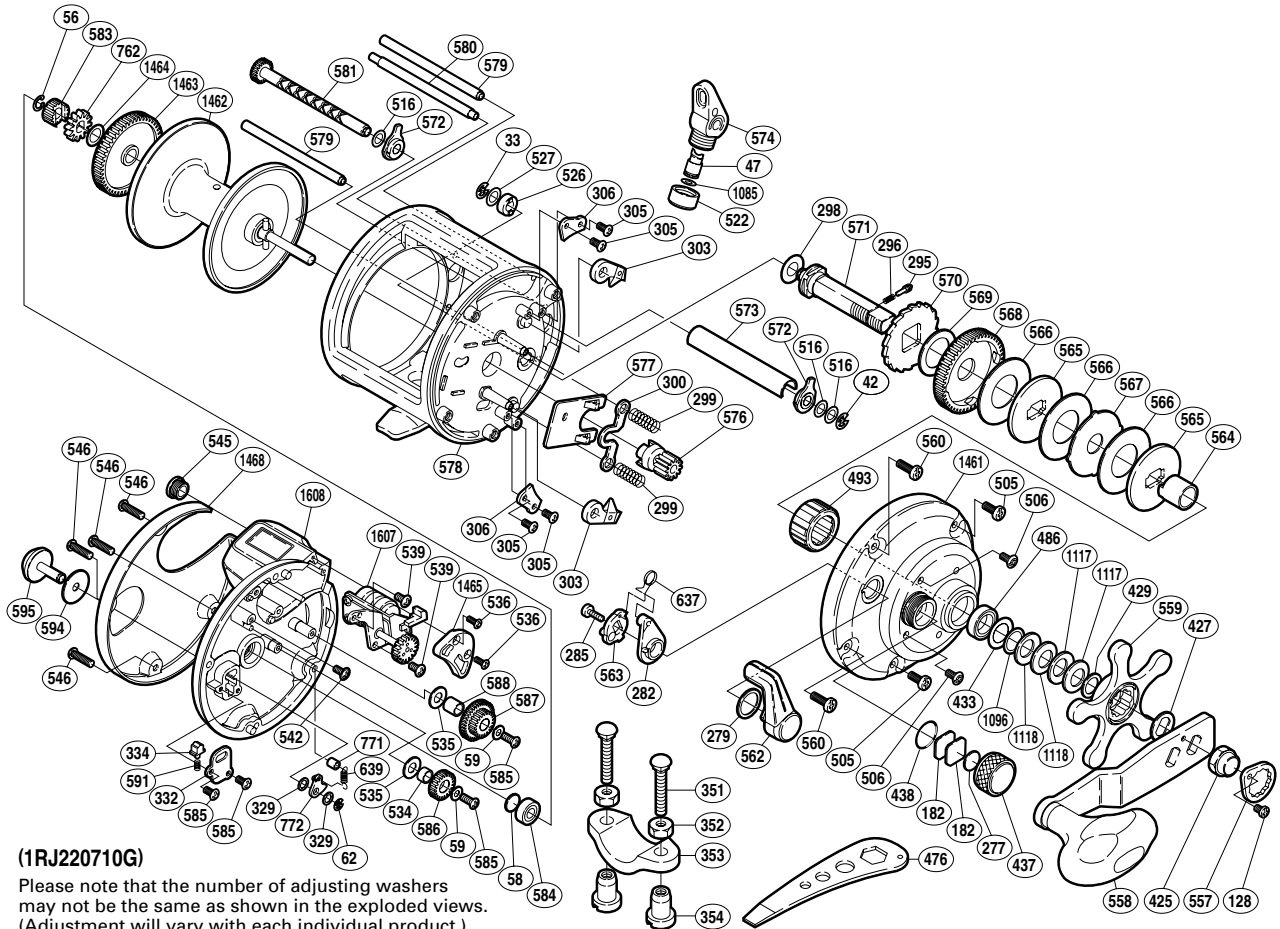

## TEK-700LCM

(1RJ220710G)

Please note that the number of adjusting washers may not be the same as shown in the exploded views. (Adjustment will vary with each individual product.)

Part No.	Description	Part No.	Description	Part No.	Description
TGT0033	E Lock	TGT0516	Washer	TGT0583	Idle Gear
TGT0042	E Lock	TGT0522	Pawl Cap	TGT0584	Ball Bearing
TGT0047	Line Guide Pawl	TGT0526	Drive Shaft Bushing	TGT0585	Screw
TGT0056	C Lock	TGT0527	Washer	TGT0586	Idle Gear
TGT0058	Spacer B	TGT0534	Idle Gear Support	TGT0587	Idle Gear
TGT0059	Lock Washer	TGT0535	Spacer	TGT0588	Idle Gear Support
TGT0062	E Lock	TGT0536	Screw	TGT0591	Click Spring
TGT0128	Screw	TGT0539	Screw	TGT0594	Spacer
TGT0182	Cast Control Spacer	TGT0542	Screw	TGT0595	Click Button
TGT0277	Cast Control Spacer	TGT0545	Maintenance Cap	TGT0637	Clutch Spring
TGT0279	Smoother	TGT0546	Screw	TGT0639	Click Pawl Spring
TGT0282	Eccentric Cam Bushing	TGT0557	Handle Nut Plate	TGT0762	Click Gear
TGT0285	Screw	TGT0558	Handle Assembly	TGT0771	Click Pawl Spring Boss Ring
TGT0295	Click Pin	TGT0559	Star Drag	TGT0772	Click Pawl
TGT0296	Click Spring	TGT0560	Screw	TGT1085	Spacer
TGT0298	Washer	TGT0562	Clutch Lever	TGT1096	Washer
TGT0299	Yoke Spring	TGT0563	Clutch Cam	TGT1117	Drag Spring Washer (10L)
TGT0300	Yoke	TGT0564	Roller Clutch Inner Tube	TGT1118	Drag Spring Washer (10H)
TGT0303	Anti-Reverse Pawl	TGT0565	Key Washer	TGT1461	Right Side Plate
TGT0305	Screw	TGT0566	Drag Washer	TGT1462	Spool Assembly
TGT0306	Anti-Reverse Pawl Keeper	TGT0567	Eared Washer	TGT1463	Counter Gear
TGT0329	Spacer	TGT0568	Drive Gear	TGT1464	Washer
TGT0332	Click Spring Retainer	TGT0569	Drag Washer	TGT1465	Left Side Plate Seal
TGT0334	Click Spring Holder	TGT0570	Anti-Reverse Ratchet	TGT1468	Left Side Plate Cover
TGT0425	Handle Nut	TGT0571	Drive Shaft	TGT1607	Counter Assembly
TGT0427	Drive Shaft Shield	TGT0572	Worm Bushing	TGT1608	Left Side Plate
TGT0429	Star Drag Washer	TGT0573	Level Wind Guard		
TGT0433	Bearing Seal	TGT0574	Line Guide		
TGT0437	Cast Control Cap	TGT0576	Pinion Gear	TGT0351	Rod Clamp Bolt (accessory)
TGT0438	O Ring	TGT0577	Yoke Plate	TGT0352	Rod Clamp Nut B (accessory)
TGT0486	Ball Bearing	TGT0578	One-Piece Frame	TGT0353	Rod Clamp (accessory)
TGT0493	Roller Clutch Bearing	TGT0579	Stabilizer Bar A	TGT0354	Rod Clamp Nut A (accessory)
TGT0505	Screw	TGT0580	Stabilizer Bar B		
TGT0506	Screw	TGT0581	Worm Shaft	TGT0476	Wrench (accessory)