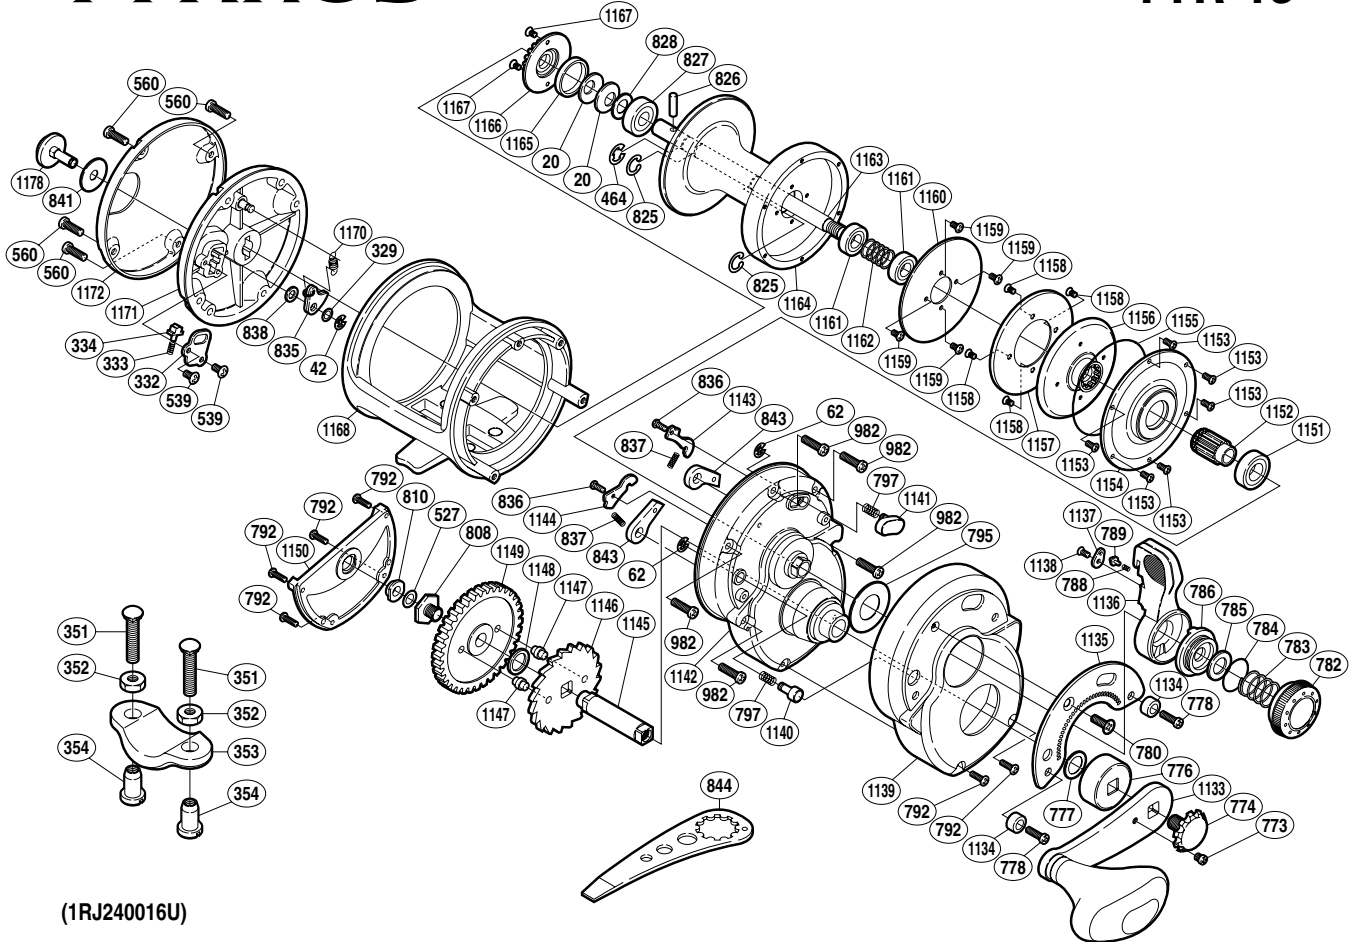

SHIMANO

TYRNOS

TYR-16

(1RJ240016U)

Part No.	Description	Part No.	Description	Part No.	Description
TGT0020	Coned Disc Spring	TGT0825	C Lock	TGT1151	Ball Bearing
TGT0042	E Lock	TGT0826	Cross Pin	TGT1152	Pinion Gear
TGT0062	E Lock	TGT0827	Ball Bearing	TGT1153	Screw
TGT0329	Spacer	TGT0828	Bearing Thrust Washer	TGT1154	Cooling Shield
TGT0332	Click Spring Retainer	TGT0835	Click Pawl	TGT1155	O Ring
TGT0333	Click Spring	TGT0836	Screw	TGT1156	Pinion Guard
TGT0334	Click Spring Holder	TGT0837	Anti-Reverse Pawl Spring	TGT1157	Drag Plate
TGT0464	E Lock	TGT0838	Spacer	TGT1158	Screw
TGT0527	Spacer	TGT0841	Click Button Spacer	TGT1159	Screw
TGT0539	Screw	TGT0843	Anti-Reverse Pawl	TGT1160	Drag Washer
TGT0560	Screw	TGT0982	Screw	TGT1161	Ball Bearing
TGT0773	Screw	TGT1133	Handle	TGT1162	Pressure Release Spring
TGT0774	Handle Bolt	TGT1134	Screw Shield	TGT1163	Spool Shaft
TGT0776	Gear Shaft Shield	TGT1135	Lever Quadrant	TGT1164	Spool
TGT0777	Gear Shaft Thrust Washer	TGT1136	Drag Control Lever	TGT1165	Click Gear Spacer
TGT0778	Screw	TGT1137	Lever Click Cover	TGT1166	Click Gear
TGT0780	Screw	TGT1138	Screw	TGT1167	Screw
TGT0782	Pre-Program Dial	TGT1139	Right Side Plate Cover	TGT1168	One-Piece Frame
TGT0783	Dial Spring	TGT1140	Free Spool Detent	TGT1170	Click Pawl Spring
TGT0784	O Ring	TGT1141	Strike Stop	TGT1171	Left Side Plate
TGT0785	Drag Cam Washer	TGT1142	Right Side Plate	TGT1172	Left Side Plate Cover
TGT0786	Lever Shaft Body	TGT1143	Anti-Reverse Pawl Keeper A	TGT1178	Click Button
TGT0788	Lever Click Shoe	TGT1144	Anti-Reverse Pawl Keeper B		
TGT0789	Lever Click	TGT1145	Drive Shaft	TGT0351	Rod Clamp Bolt (accessory)
TGT0792	Screw	TGT1146	Anti-Reverse Ratchet	TGT0352	Rod Clamp Nut B (accessory)
TGT0795	Lever Thrust Ring	TGT1147	Anti-Reverse Ratchet Pin	TGT0353	Rod Clamp (accessory)
TGT0797	Pressure Spring	TGT1148	Anti-Reverse Ratchet Spacer	TGT0354	Rod Clamp Nut A (accessory)
TGT0808	Drive Shaft Screw	TGT1149	Drive Gear		
TGT0810	Drive Shaft Bushing	TGT1150	Right Side Seal	TGT0844	Wrench (accessory)