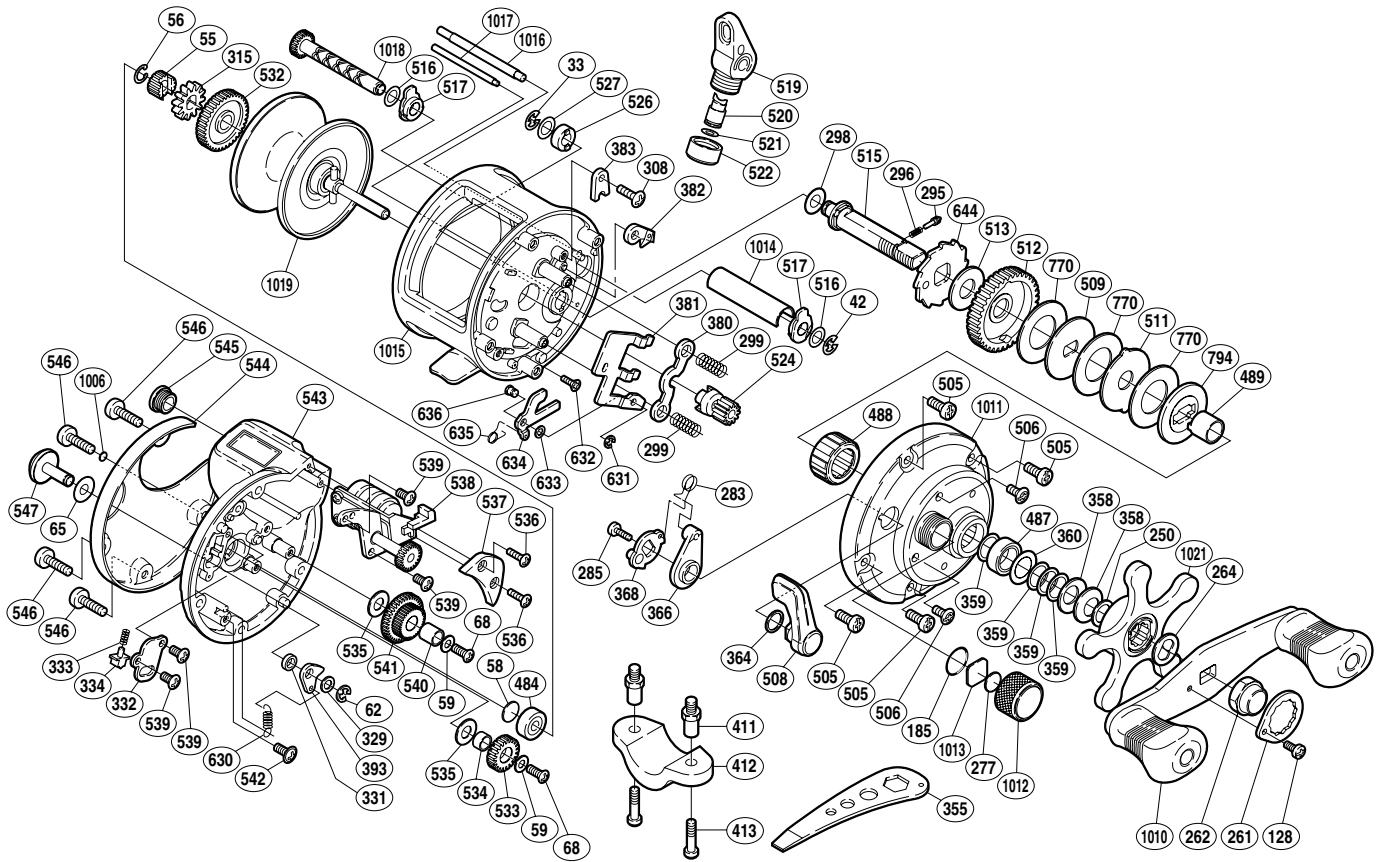

## TEK-300LC

(1RJ220310U)

Part No.	Description	Part No.	Description	Part No.	Description
TGT0033	E Lock	TGT0380	Yoke	TGT0541	Idle Gear D
TGT0042	E Lock	TGT0381	Yoke Plate	TGT0542	Screw
TGT0055	Idle Gear A	TGT0382	Anti-Reverse Pawl	TGT0543	Left Side Plate
TGT0056	C Lock	TGT0383	Anti-Reverse Pawl Keeper	TGT0544	Left Side Plate Cover
TGT0058	Spacer B	TGT0393	Click Pawl	TGT0545	Maintenance Cap
TGT0059	Lock Washer	TGT0484	Ball Bearing	TGT0546	Screw
TGT0062	E Lock	TGT0487	Ball Bearing	TGT0547	Click Button
TGT0065	Washer	TGT0488	Roller Clutch Bearing	TGT0630	Click Pawl Spring
TGT0068	Screw	TGT0489	Roller Clutch Inner Tube	TGT0631	E Lock
TGT0128	Screw	TGT0505	Screw	TGT0632	Screw
TGT0185	O Ring	TGT0506	Screw	TGT0633	Washer
TGT0250	Washer	TGT0508	Clutch Lever	TGT0634	Clutch Pawl
TGT0261	Handle Nut Plate	TGT0509	Key Washer	TGT0635	Clutch Pawl Spring
TGT0262	Handle Nut	TGT0511	Eared Washer	TGT0636	Clutch Pawl Pin
TGT0264	Drive Shaft Shield	TGT0512	Drive Gear	TGT0644	Anti-Reverse Ratchet
TGT0277	Cast Control Spacer	TGT0513	Drag Washer	TGT0770	Drag Washer
TGT0283	Clutch Spring	TGT0515	Drive Shaft	TGT0794	Key Washer
TGT0285	Screw	TGT0516	Washer	TGT1006	Spacer
TGT0295	Click Pin	TGT0517	Worm Bushing	TGT1010	Handle Assembly
TGT0296	Click Spring	TGT0519	Line Guide	TGT1011	Right Side Plate
TGT0298	Washer	TGT0520	Line Guide Pawl	TGT1012	Cast Control Cap
TGT0299	Yoke Spring	TGT0521	Spacer	TGT1013	Spool Tension Spacer
TGT0308	Screw	TGT0522	Pawl Cap	TGT1014	Level Wind Guard
TGT0315	Click Gear	TGT0524	Pinion Gear	TGT1015	One-Piece Frame
TGT0329	Spacer	TGT0526	Drive Shaft Bushing	TGT1016	Stabilizer Bar A
TGT0331	Click Pawl Spacer	TGT0527	Spacer	TGT1017	Stabilizer Bar B
TGT0332	Click Spring Retainer	TGT0532	Counter Gear A	TGT1018	Worm Shaft
TGT0333	Click Spring	TGT0533	Idle Gear B	TGT1019	Spool Assembly
TGT0334	Click Spring Holder	TGT0534	Idle Gear B Support	TGT1021	Star Drag
TGT0358	Coned Disc Spring	TGT0535	Spacer		
TGT0359	Washer	TGT0536	Screw	TGT0411	Rod Clamp Nut (accessory)
TGT0360	Bearing Seal	TGT0537	Left Side Plate Seal	TGT0412	Rod Clamp (accessory)
TGT0364	Smoothen	TGT0538	Counter Assembly	TGT0413	Rod Clamp Bolt (accessory)
TGT0366	Eccentric Cam Bushing	TGT0539	Screw		
TGT0368	Clutch Cam	TGT0540	Idle Gear D Support	TGT0355	Wrench (accessory)