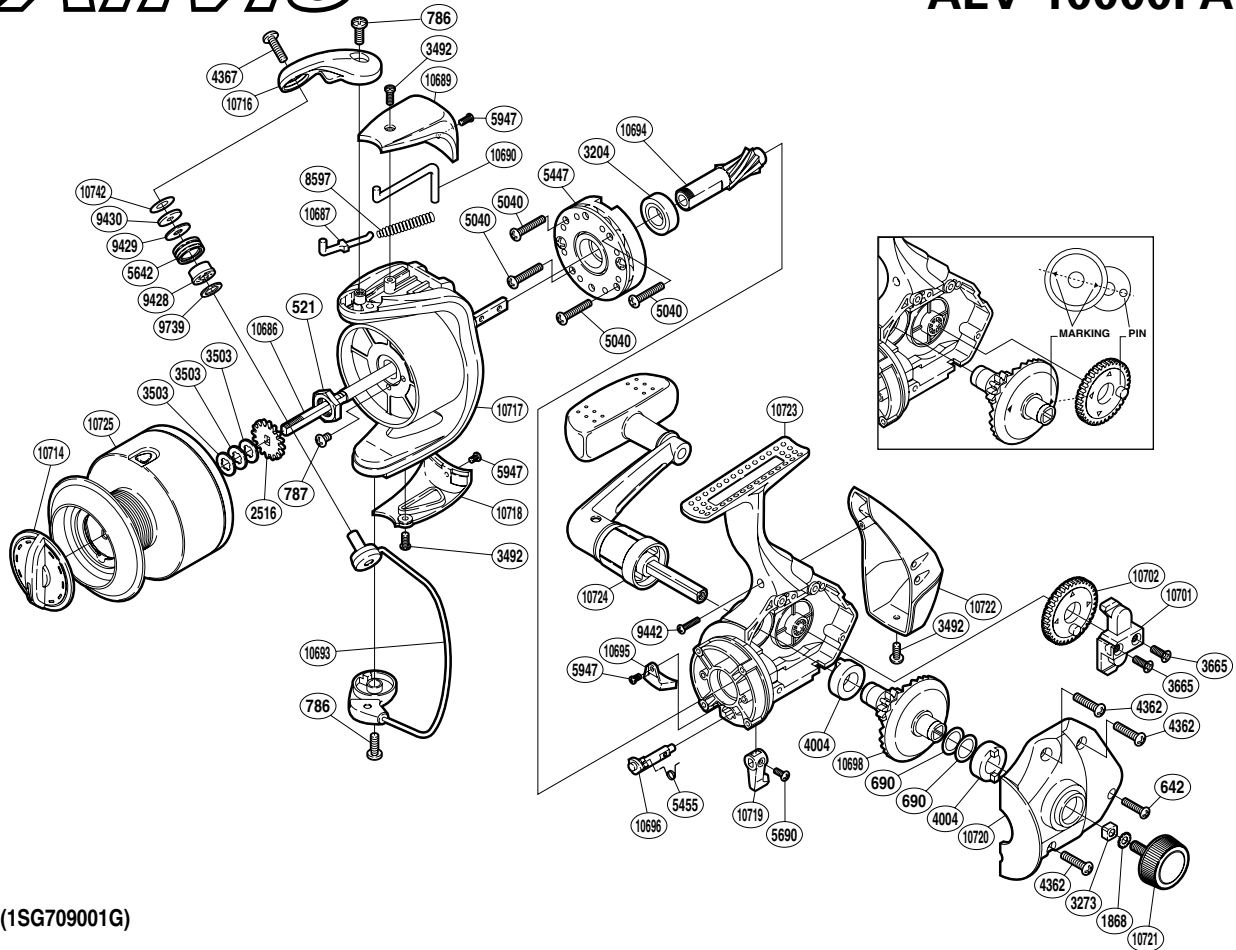

SHIMANO®

Alivio

ALV-10000FA

(1SG709001G)

Part No.	Description	Part No.	Description	Part No.	Description
RD 0521	Rotor Nut	RD 5455	Anti-Reverse Cam Spring	RD10696	Anti-Reverse Cam
RD 0642	Screw	RD 5642	Line Roller	RD10698	Drive Gear
RD 0690	Washer	RD 5690	Screw	RD10701	Oscillating Slider
RD 0786	Screw	RD 5947	Screw	RD10702	Oscillating Gear
RD 0787	Screw	RD 8597	Bail Spring	RD10714	Drag Knob
RD 1868	Handle Lock Washer	RD 9428	Line Roller Bushing	RD10716	Bail Arm
RD 2516	Spool Support	RD 9429	Line Roller Spacer	RD10717	Rotor
RD 3204	Ball Bearing	RD 9430	Line Roller Washer	RD10718	Bail Hold Support Guard
RD 3273	Handle Screw Lock	RD 9442	Screw	RD10719	Anti-Reverse Lever
RD 3492	Screw	RD 9739	Bearing Spacer	RD10720	Side Cover
RD 3503	Spool Washer	RD10686	Main Shaft	RD10721	Handle Screw Cap
RD 3665	Screw	RD10687	Bail Spring Guide A	RD10722	Rear Protector
RD 4004	Drive Gear Bushing	RD10689	Bail Spring Cover	RD10723	Body
RD 4362	Screw	RD10690	Bail Trip Lever	RD10724	Handle Assembly
RD 4367	Screw	RD10693	Bail Assembly	RD10725	Spool Assembly
RD 5040	Screw	RD10694	Pinion Gear	RD10742	Spacer
RD 5447	Roller Clutch Assembly	RD10695	Bail Trip Strike		