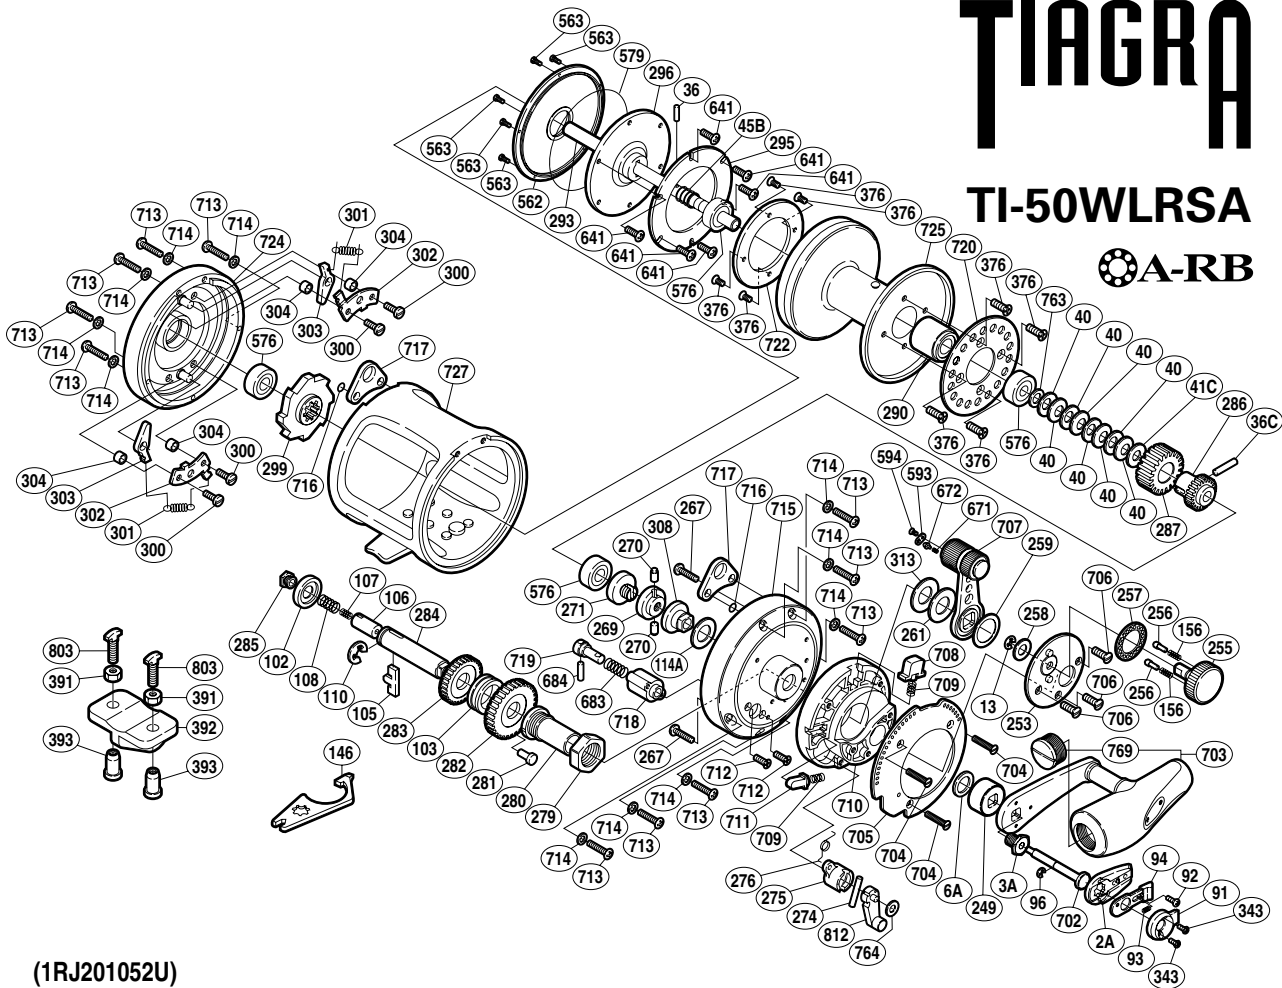

## TI-50WLRSA

(1RJ201052U)

Part No.	Description	Part No.	Description	Part No.	Description
TT 0002A	Handle Bolt Plate	TT 0275	Plunger Cross Pin Support	TT 0702	Push Low Button Shaft
TT 0003A	Handle Bolt	TT 0276	Cross Pin Support Spring	TT 0703	Handle Assembly
TT 0006A	Drive Shaft Washer	TT 0279	Holder Nut	TT 0704	Screw
TT 0013	C Lock	TT 0280	Drive Shaft Holder	TT 0705	Lever Quadrant
TT 0036	Cross Pin A	TT 0281	Lock Pin	TT 0706	Screw
TT 0036C	Cross Pin B	TT 0282	Drive Gear A	TT 0707	Drag Control Lever
TT 0040	Pre-Load Spring	TT 0283	Drive Gear B	TT 0708	Strike Stop
TT 0041C	Pre-Load Washer	TT 0284	Drive Shaft	TT 0709	Pressure Spring
TT 0045B	Pressure Plate Spring	TT 0285	Drive Shaft Screw	TT 0710	Right Side Plate B
TT 0091	Push Button Shield	TT 0286	Pinion Gear A	TT 0711	Free Spool Detent
TT 0092	Screw	TT 0287	Pinion Gear B	TT 0712	Screw
TT 0093	Slide Plate Spring	TT 0290	Piston Assembly	TT 0713	Screw
TT 0094	Slide Plate	TT 0293	Main Shaft	TT 0714	Washer
TT 0096	E Lock	TT 0295	Drag Washer	TT 0715	Right Side Plate A
TT 0102	Friction Washer A	TT 0296	Pressure Plate	TT 0716	O Ring
TT 0103	Friction Washer B	TT 0299	Anti-Reverse Ratchet	TT 0717	Harness Lug
TT 0105	Gear Select Cross Bar	TT 0300	Screw	TT 0718	Plunger Holder
TT 0106	Cross Bar Stop	TT 0301	Dog Spring	TT 0719	Alert Plunger
TT 0107	Drive Shaft Spring B	TT 0302	Set Plate	TT 0720	Alert Ratchet
TT 0108	Drive Shaft Spring	TT 0303	Dog	TT 0722	Drag Plate
TT 0110	E Lock	TT 0304	Set Plate Support	TT 0724	Left Side Plate
TT 0114A	Washer	TT 0308	Lever Shaft Body	TT 0725	Spool
TT 0156	Friction Shoe Spring	TT 0313	Lever Thrust Ring	TT 0727	One-Piece Frame
TT 0249	Drive Shaft Shield	TT 0343	Screw	TT 0763	Bearing Thrust Washer
TT 0253	Lever Hub Cover	TT 0376	Screw	TT 0764	Spacer
TT 0255	Pre-Program Dial	TT 0562	Cooling Shield	TT 0769	Handle Knob Bushing
TT 0256	Dial Click Shoe	TT 0563	Screw	TT 0812	Strike Alert Lever
TT 0257	Dial Click	TT 0576	Ball Bearing		
TT 0258	Washer	TT 0579	O Ring		
TT 0259	Lever Thrust Ring	TT 0593	Lever Click Cover		
TT 0261	Lever Thrust Ring	TT 0594	Screw	TT 0391	Rod Clamp Nut B (accessory)
TT 0267	Screw	TT 0641	Screw	TT 0392	Rod Clamp (accessory)
TT 0269	Pre-Program Key	TT 0671	Lever Click Shoe	TT 0393	Rod Clamp Nut A (accessory)
TT 0270	Pre-Program Key Pin	TT 0672	Liver Click	TT 0803	Rod Clamp Bolt (accessory)
TT 0271	Pre-Program Screw	TT 0683	Click Spring		
TT 0274	Plunger Cross Pin B	TT 0684	Plunger Cross Pin A	TT 0146	Wrench (accessory)