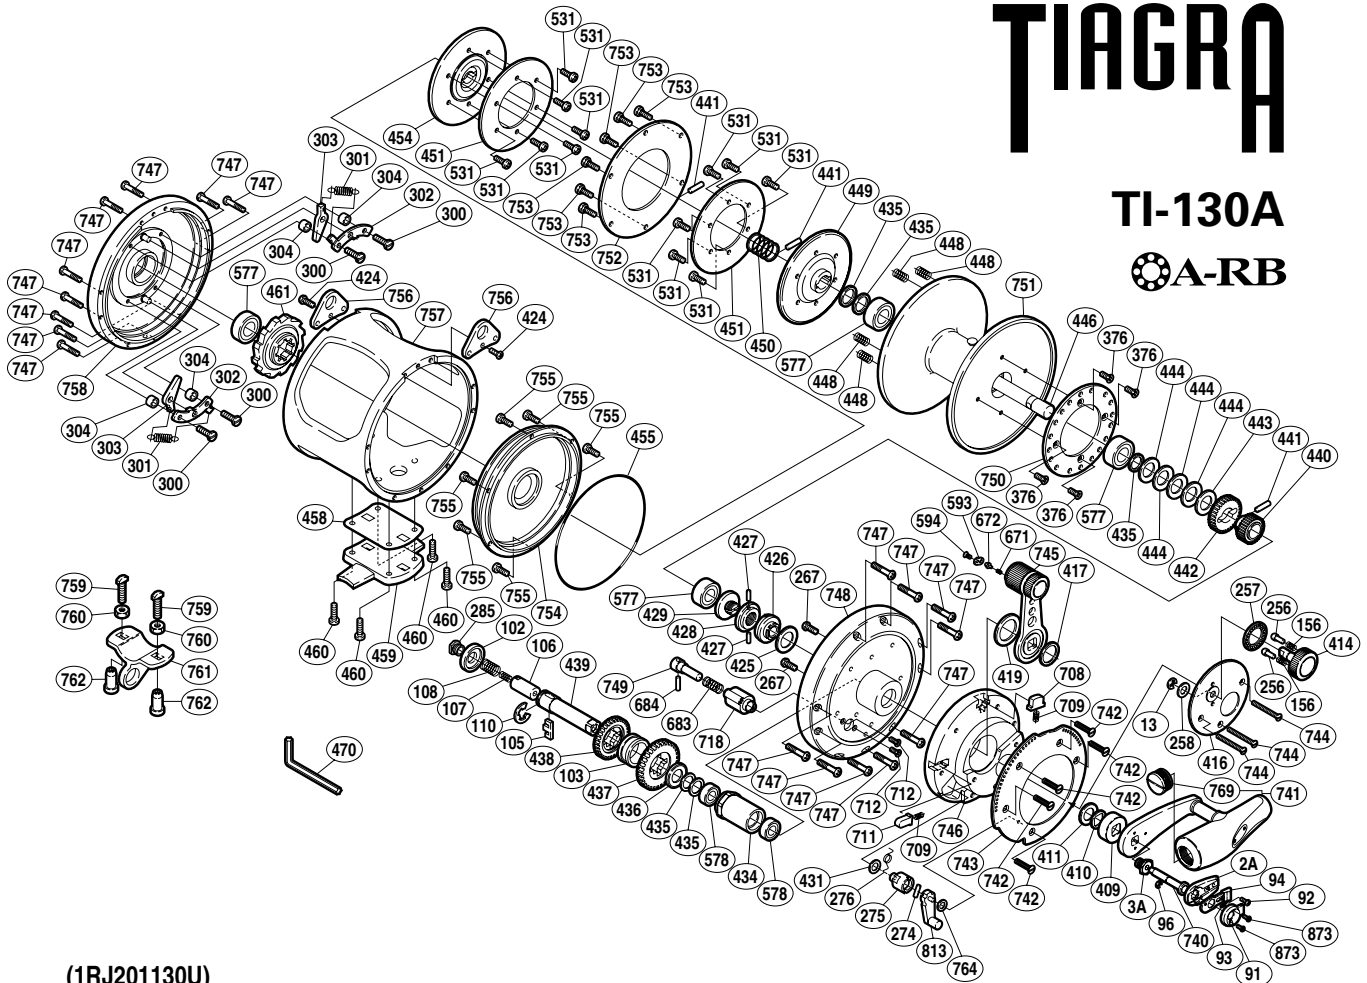

SHIMANO

TIAGRA

TI-130A

 A-RB

(1RJ201130U)

Part No.	Description	Part No.	Description	Part No.	Description
TT 0002A	Handle Bolt Plate	TT 0424	Screw	TT 0684	Plunger Cross Pin A
TT 0003A	Handle Bolt	TT 0425	Washer	TT 0708	Strike Stop
TT 0013	C Lock	TT 0426	Lever Shaft Body	TT 0709	Pressure Spring
TT 0091	Push Button Shield	TT 0427	Pre-Program Key Pin	TT 0711	Free Spool Detent
TT 0092	Screw	TT 0428	Pre-Program Key	TT 0712	Screw
TT 0093	Slide Plate Spring	TT 0429	Pre-Program Screw	TT 0718	Plunger Holder
TT 0094	Slide Plate	TT 0431	Spacer	TT 0740	Push Low Button Shaft
TT 0096	E Lock	TT 0434	Drive Shaft Holder	TT 0741	Handle Assembly
TT 0102	Friction Washer A	TT 0435	Spacer	TT 0742	Screw
TT 0103	Friction Washer B	TT 0436	Friction Washer C	TT 0743	Lever Quadrant
TT 0105	Gear Select Cross Bar	TT 0437	Drive Gear A	TT 0744	Screw
TT 0106	Cross Bar Stop	TT 0438	Drive Gear B	TT 0745	Drag Control Lever
TT 0107	Drive Shaft Spring B	TT 0439	Drive Shaft	TT 0746	Right Side Plate B
TT 0108	Drive Shaft Spring	TT 0440	Pinion Gear A	TT 0747	Screw
TT 0110	E Lock	TT 0441	Cross Pin	TT 0748	Right Side Plate A
TT 0156	Friction Shoe Spring	TT 0442	Pinion Gear B	TT 0749	Alert Plunger
TT 0256	Dial Click Shoe	TT 0443	Pre-Load Washer	TT 0750	Alert Ratchet
TT 0257	Dial Click	TT 0444	Pre-Load Spring	TT 0751	Spool
TT 0258	Washer	TT 0446	Main Shaft	TT 0752	Drag Plate
TT 0267	Screw	TT 0448	Pressure Release Spring	TT 0753	Screw
TT 0274	Plunger Cross Pin B	TT 0449	Pressure Plate A	TT 0754	Cooling Shield
TT 0275	Plunger Cross Pin Support	TT 0450	Pressure Plate Spring	TT 0755	Screw
TT 0276	Cross Pin Support Spring	TT 0451	Drag Washer	TT 0756	Harness Lug
TT 0285	Drive Shaft Screw	TT 0454	Pressure Plate B	TT 0757	One-Piece Frame
TT 0300	Screw	TT 0455	O Ring	TT 0758	Left Side Plate
TT 0301	Dog Spring	TT 0458	Stand Shield	TT 0764	Spacer
TT 0302	Set Plate	TT 0459	Stand	TT 0769	Handle Knob Bushing
TT 0303	Dog	TT 0460	Screw	TT 0813	Strike Alert Lever
TT 0304	Set Plate Support	TT 0461	Anti-Reverse Ratchet	TT 0873	Screw
TT 0376	Screw	TT 0531	Screw		
TT 0409	Drive Shaft Shield	TT 0577	Ball Bearing		
TT 0410	Drive Shaft Thrust Washer	TT 0578	Ball Bearing	TT 0759	Rod Clamp Bolt (accessory)
TT 0411	Bearing Spacer	TT 0593	Lever Click Cover	TT 0760	Rod Clamp Nut B (accessory)
TT 0414	Pre-Program Dial	TT 0594	Screw	TT 0761	Rod Clamp (accessory)
TT 0416	Lever Hub Cover	TT 0671	Lever Click Shoe	TT 0762	Rod Clamp Nut A (accessory)
TT 0417	Lever Thrust Ring	TT 0672	Lever Click		
TT 0419	Lever Thrust Ring	TT 0683	Click Spring	TT 0470	Wrench (accessory)