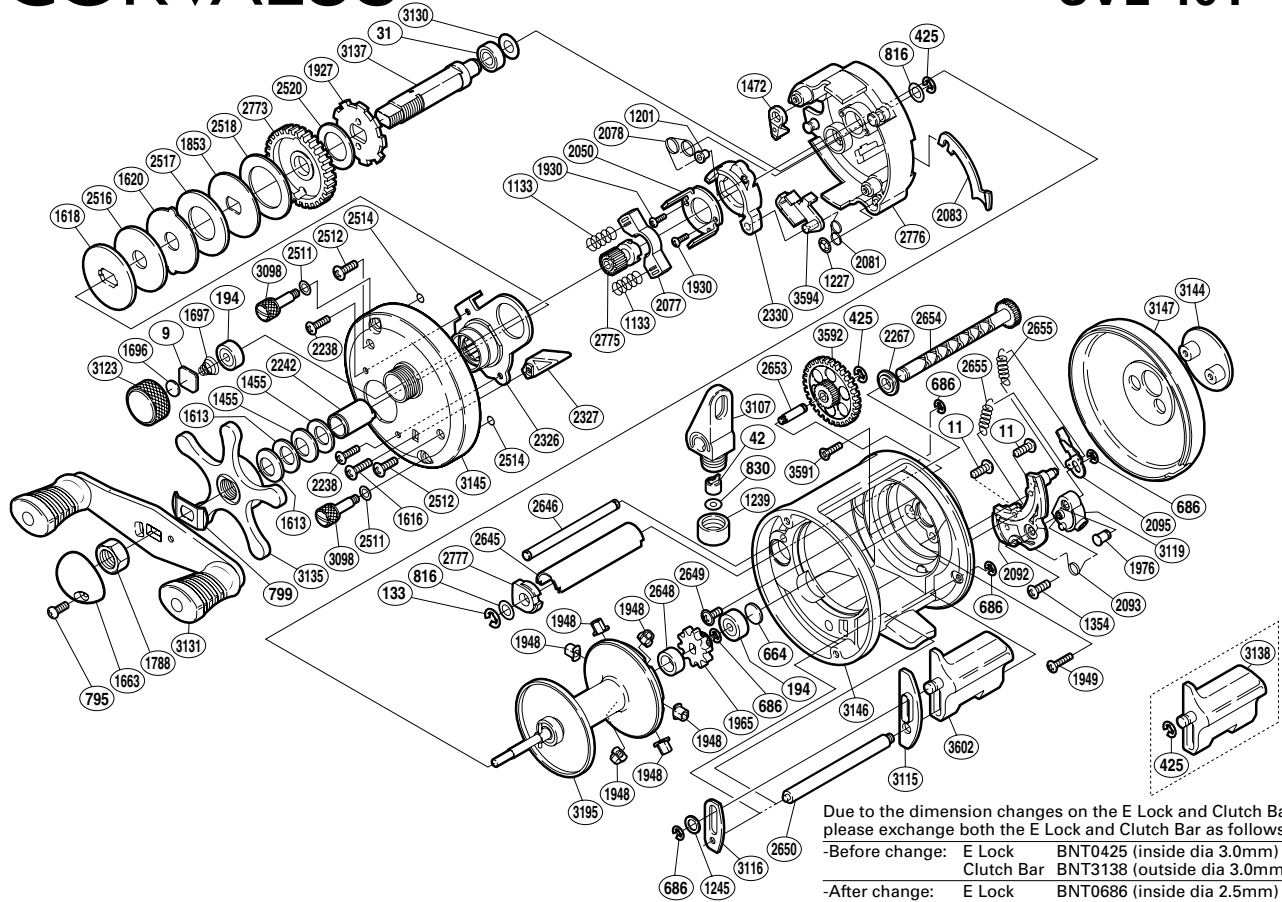

SHIMANO

CORVALUS

CVL-401

(1RH560401U)

If the wrong combination is used, the reel will not be properly repaired.

Part No.	Description	Part No.	Description	Part No.	Description
BNT0009	Spacer	BNT1927	Anti-Reverse Ratchet	BNT2649	Screw
BNT0011	Screw	BNT1930	Screw	BNT2650	Clutch Button Support Bar
BNT0031	Ball Bearing	BNT1948	Brake Collar	BNT2653	Idle Gear B Shaft
BNT0042	Line Guide Pawl	BNT1949	Screw	BNT2654	Worm Shaft
BNT0133	E Lock	BNT1965	Idle Gear A	BNT2655	Click Spring
BNT0194	Ball Bearing	BNT1976	Click Shaft	BNT2773	Drive Gear
BNT0425	E Lock	BNT2050	Clutch Cam Retainer	BNT2775	Pinion Gear
BNT0664	Spacer B	BNT2077	Yoke	BNT2776	Set Plate
BNT0686	E Lock	BNT2078	Retractor Spring	BNT2777	Worm Bushing A
BNT0795	Screw	BNT2081	Clutch Pawl Spring	BNT3098	Side Plate Nut
BNT0799	Friction Washer	BNT2083	Clutch Plate	BNT3107	Line Guide
BNT0816	Washer	BNT2092	Click Plate	BNT3115	Clutch Button Guide A
BNT0830	Spacer	BNT2093	Click Switch Spring	BNT3116	Clutch Button Guide B
BNT1133	Yoke Spring	BNT2095	Click Pawl	BNT3119	Click Switch
BNT1201	Retractor Spring Collar	BNT2238	Screw	BNT3123	Cast Control Cap
BNT1227	Push Nut (SPN-2)	BNT2242	Roller Clutch Inner Tube	BNT3130	Washer
BNT1239	Pawl Cap	BNT2267	Worm Bushing B	BNT3131	Handle Assembly
BNT1245	Spacer	BNT2326	Roller Clutch Assembly	BNT3135	Star Drag
BNT1354	Screw	BNT2327	Return Pin Guide	BNT3137	Drive Shaft
BNT1455	Drag Spring Washer H	BNT2330	Clutch Cam	BNT3144	Side I.D. Plate
BNT1472	Anti-Reverse Pawl	BNT2511	Washer	BNT3145	Left Side Plate
BNT1613	Drag Spring Washer L	BNT2512	Screw	BNT3146	One-Piece Frame
BNT1616	Screw	BNT2514	O Ring	BNT3147	Right Side Plate
BNT1618	Key Washer C	BNT2516	Drag Washer AG	BNT3195	Spool Assembly
BNT1620	Eared Washer	BNT2517	Drag Washer CG	BNT3591	Screw
BNT1663	Handle Nut Plate	BNT2518	Drag Washer BG	BNT3592	Idle Gear B
BNT1696	Spacer	BNT2520	Drive Shaft Washer B	BNT3594	Clutch Pawl
BNT1697	Spool Tension Spring	BNT2645	Level Wind Guard	BNT3602	Quick-Fire II Clutch Bar
BNT1788	Handle Nut	BNT2646	Stabilizer Bar		
BNT1853	Key Washer A	BNT2648	Idle Gear A Bush		