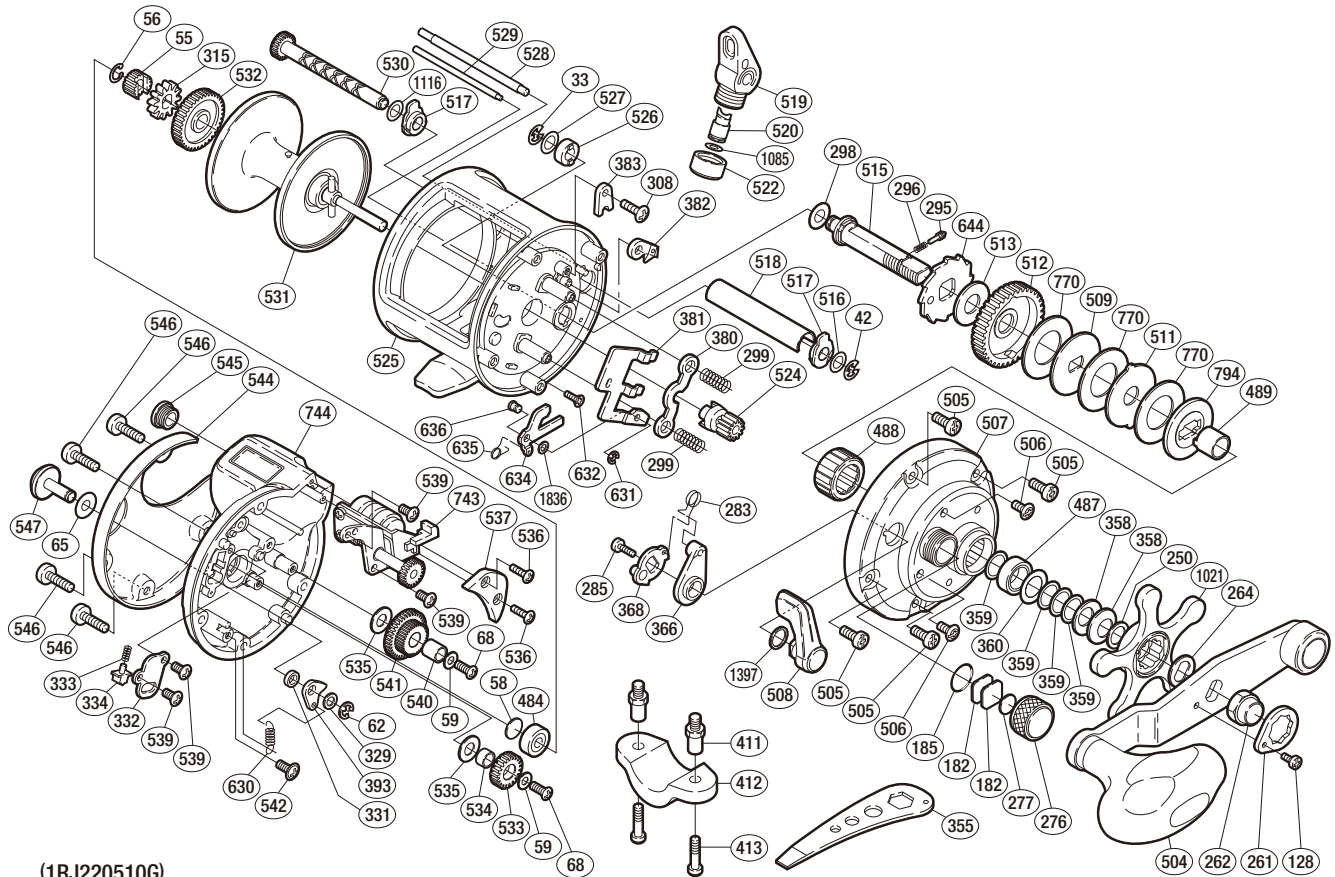

SHIMANO

TEKOTA A-RB

TEK-500LCM

(1RJ220510G)

Part No.	Description	Part No.	Description	Part No.	Description
TGT0033	Drive Shaft Retainer	TGT0368	Clutch Cam	TGT0533	Idle Gear "B"
TGT0042	Worm Shaft Retainer	TGT0380	Yoke	TGT0534	Idle Gear "B" Support
TGT0055	Idle Gear "A"	TGT0381	Yoke Plate	TGT0535	Spacer "A"
TGT0056	Idle Gear "A" Retainer	TGT0382	Anti-Reverse Pawl	TGT0536	Left Side Plate Seal Screw
TGT0058	Spacer "B"	TGT0383	Anti-Reverse Pawl Keeper	TGT0537	Left Side Plate Seal
TGT0059	Lock Washer	TGT0393	Click Pawl	TGT0539	Multi-Purpose Screw
TGT0062	Click Pawl Retainer	TGT0484	Ball Bearing	TGT0540	Idle Gear "D" Support
TGT0065	Spacer (A)	TGT0487	Ball Bearing	TGT0541	Idle Gear "D"
TGT0068	Idle Gear Screw	TGT0488	Roller Clutch Bearing	TGT0542	Click Pawl Spring Screw
TGT0128	Handle Nut Plate Screw	TGT0489	Roller Clutch Inner Tube	TGT0544	Left Side Plate Cover
TGT0182	Cast Control Spacer (A)	TGT0504	Handle Assembly	TGT0545	Maintenance Cap
TGT0185	"O" Ring	TGT0505	Right Side Plate Screw (A)	TGT0546	Left Side Plate Screw
TGT0250	Star Drag Washer	TGT0506	Right Side Plate Screw (B)	TGT0547	Click Button
TGT0261	Handle Nut Plate	TGT0507	Right Side Plate	TGT0630	Click Pawl Spring
TGT0262	Handle Nut	TGT0508	Clutch Lever	TGT0631	Clutch Pawl Retainer
TGT0264	Drive Shaft Shield	TGT0509	Key Washer (B)	TGT0632	Yoke Plate Screw
TGT0276	Cast Control Cap	TGT0511	Eared Washer (A)	TGT0634	Clutch Pawl
TGT0277	Cast Control Spacer (B)	TGT0512	Drive Gear	TGT0635	Clutch Pawl Spring
TGT0283	Clutch Spring	TGT0513	Drag Washer (A)	TGT0636	Clutch Pawl Pin
TGT0285	Clutch Lever Screw	TGT0515	Drive Shaft	TGT0644	Anti-Reverse Ratchet
TGT0295	Click Pin	TGT0516	Worm Shaft Spacer	TGT0743	Counter Assembly
TGT0296	Click Spring	TGT0517	Worm Bushing	TGT0744	Left Side Plate
TGT0298	Drive Shaft Washer (B)	TGT0518	Level Wind Guard	TGT0770	Drag Washer (B)
TGT0299	Yoke Spring	TGT0519	Line Guide	TGT0794	Key Washer (A)
TGT0308	Anti-Reverse Pawl Screw	TGT0520	Line Guide Pawl	TGT1021	Star Drag
TGT0315	Click Gear	TGT0522	Pawl Cap	TGT1085	Spacer
TGT0329	Spacer (B)	TGT0524	Pinion Gear	TGT1116	Worm Shaft Spacer
TGT0331	Click Pawl Spacer	TGT0525	One-Piece Frame	TGT1397	Smoother
TGT0332	Click Spring Retainer	TGT0526	Drive Shaft Bushing	TGT1836	Washer
TGT0333	Click Spring	TGT0527	Drive Shaft Washer (A)		
TGT0334	Click Spring Holder	TGT0528	Stabilizer Bar "A"	TGT0411	Rod Clamp Nut (accessory)
TGT0358	Drag Spring Washer (8L)	TGT0529	Stabilizer Bar "B"	TGT0412	Rod Clamp (accessory)
TGT0359	Bearing Thrust Washer	TGT0530	Worm Shaft	TGT0413	Rod Clamp Bolt (accessory)
TGT0360	Bearing Seal	TGT0531	Spool Assembly		
TGT0366	Eccentric Cam Bushing	TGT0532	Counter Gear "A"	TGT0355	Wrench (accessory)