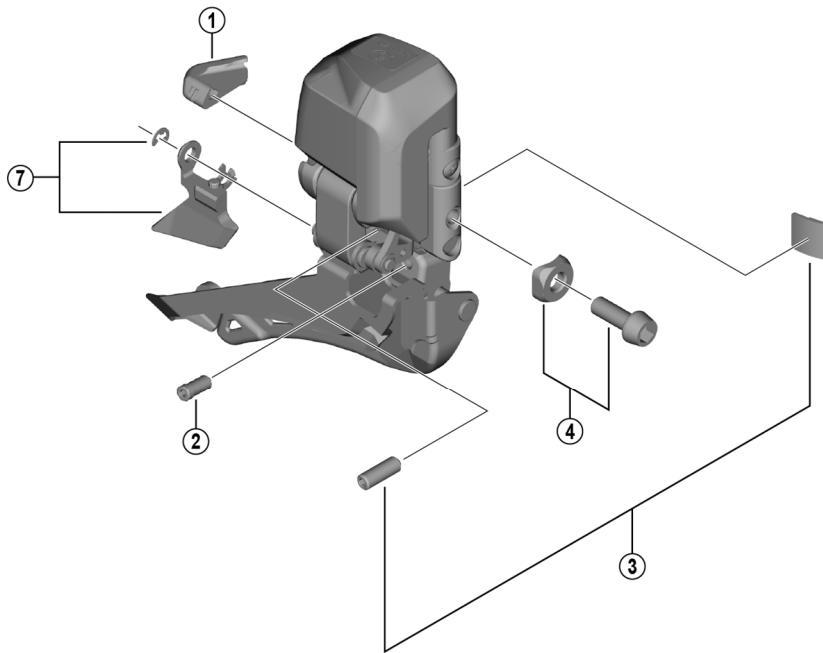

SHIMANO 105 Front Derailleur

FD-R7150 (2x12-speed)

ITEM NO.	SHIMANO CODE NO.	DESCRIPTION	INTERCHANGEABILITY	
1	Y2K69801T	Plug cover		
2	Y5P6001D0	Adjust screw		
3	Y5ZW98010	Support screw and plate	B	
4	Y2C198010	Clamp screw and radius washer	B	
5	Y5ZS39000	Clamp screw (M5 x 17)	A	
6	Y5P198030	Clamp band adapter unit for S-size (Diameter 28.6 mm)	A	
7	Y2K698010	Outer skid plate and E-ring		

A: Same parts.

B: Parts are usable, but differ in materials, appearance, finish, size, etc.

Absence of mark indicates non-interchangeability.

Specifications are subject to change without notice.

FD-R8150

Jul.-2022-4926