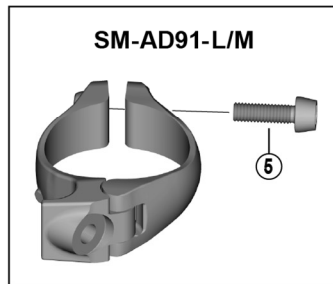

SHIMANO 105 Front Derailleur

FD-R7150 (2x12-speed)

ITEM NO.	SHIMANO CODE NO.	DESCRIPTION	INTERCHANGEABILITY	
1	Y2K69801T	Plug cover		
2	Y5P6001D0	Adjust screw		
3	Y5ZW98010	Support screw and plate	B	
4	Y2C198010	Clamp screw and radius washer	B	
5	Y5ZS39000	Clamp screw (M5 x 17)	A	
6	Y5P198030	Clamp band adapter unit for S-size (Diameter 28.6 mm)	A	
7	Y2K698010	Outer skid plate and E-ring		

A: Same parts.

B: Parts are usable, but differ in materials, appearance, finish, size, etc.

Absence of mark indicates non-interchangeability.

Specifications are subject to change without notice.

FD-R8150

Jul.-2022-4926