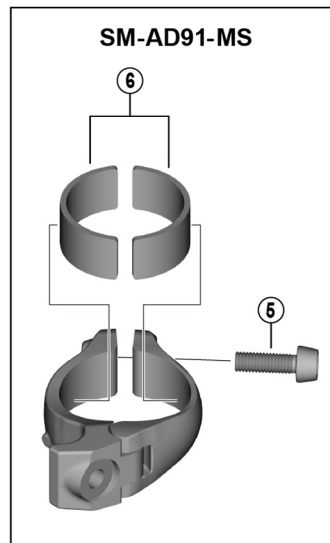

SHIMANO 105 Front Derailleur

FD-R7150 (2x12-speed)

ITEM NO.	SHIMANO CODE NO.	DESCRIPTION	INTERCHANGEABILITY	
1	Y2K69801T	Plug cover		
2	Y5P6001D0	Adjust screw		
3	Y5ZW98010	Support screw and plate	B	
4	Y2C198010	Clamp screw and radius washer	B	
5	Y5ZS39000	Clamp screw (M5 x 17)	A	
6	Y5P198030	Clamp band adapter unit for S-size (Diameter 28.6 mm)	A	
7	Y2K698010	Outer skid plate and E-ring		

A: Same parts.

B: Parts are usable, but differ in materials, appearance, finish, size, etc.

Absence of mark indicates non-interchangeability.

Specifications are subject to change without notice.

FD-R8150

Jul.-2022-4926