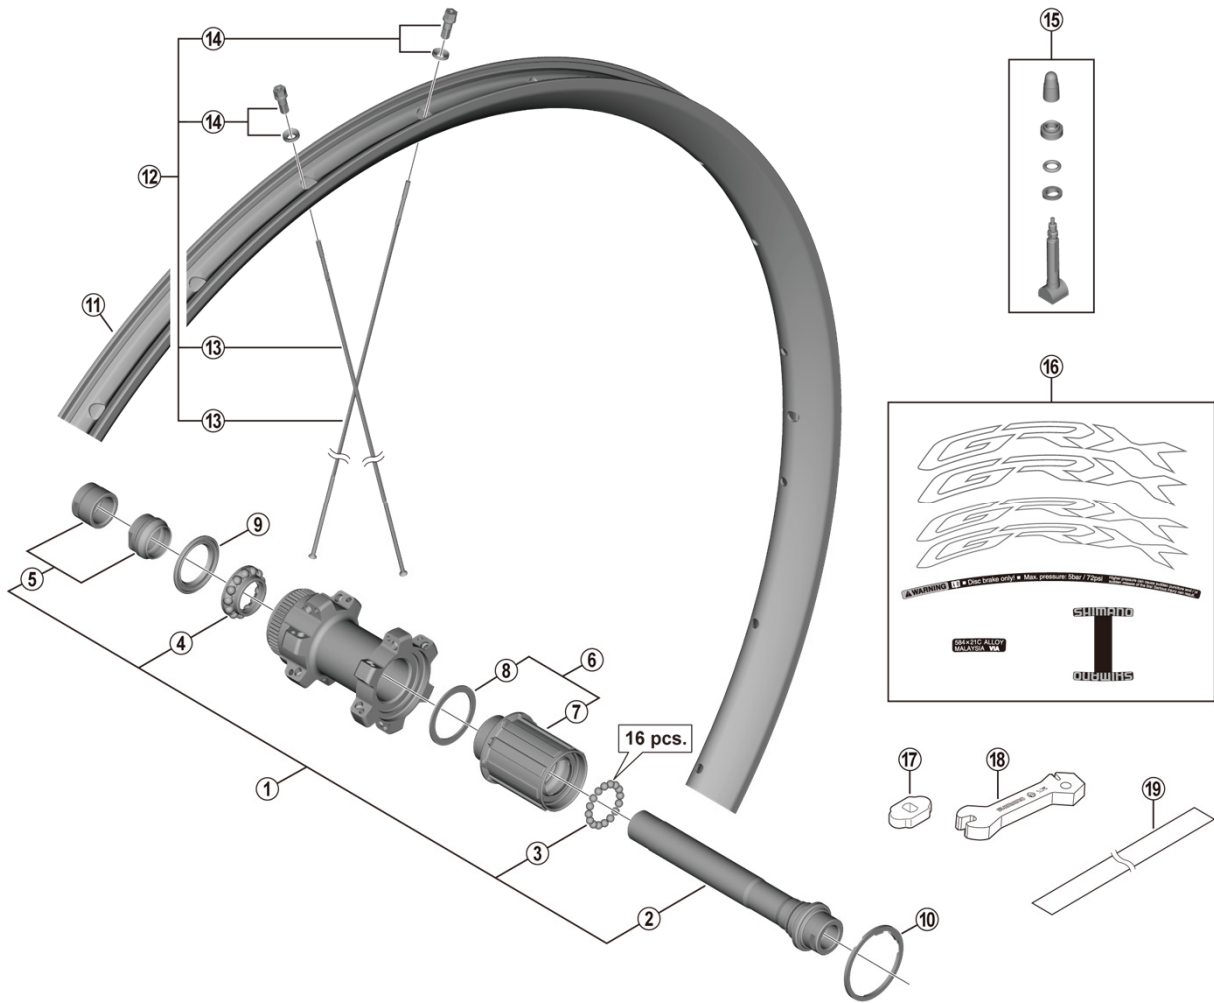

GRX Rear Wheel (Road 10/11-speed)

WH-RX570-TL-R12-650B For Disc Brake

• Over Lock Nut Dimension: 142 mm (5-19/32")

WH-RS770-TL-R12

ITEM NO.	SHIMANO CODE NO.	DESCRIPTION	INTERCHANGEABILITY	
1	Y0H298010	Complete Hub Axle	B	
2	Y0H298020	Hub Axle	B	
3	Y28F98020	Steel Ball (5/32")	A	
4	Y0AZ98030	Ball Retainer (3/16")	A	
5	Y0H298030	Left Hand Lock Nut & Cone w/Dust Cover	B	
6	Y3EX98030	Complete Freewheel Body		
7	Y3EX98040	Freewheel Body Unit		
8	Y3CZ12000	SPACER FOR INNER		
9	Y27X14000	L/H SEALRING		
10	Y4T724000	Low Spacer		
* 11	EWHRIMZ2F5T	Rim {24H}		
* 12	EWHSPOKEY273K	Spoke Unit {Spoke (279 mm x 24 pcs.) / Nipple (24 pcs.) / Rim Washer (24 pcs.)}		
* 13	Y0H4S1000	Spoke (279 mm)		
14	Y0H198040	Nipple & Rim Washer		
15	Y0D298060	Valve Unit		
16	Y0H498010	Rim Sticker Unit		
17	Y4RJ10000	VALVE TOOL		
18	Y4SY11000	NIPPLE WRENCH 3.75	A	
19	Y0H405810	TUBELESS TAPE(POLYIMIDE)		

A: Same parts.

B: Parts are usable, but differ in materials, appearance, finish, size, etc.

Absence of mark indicates non-interchangeability.

Specifications are subject to change without notice.

Jan.-2020-4571A