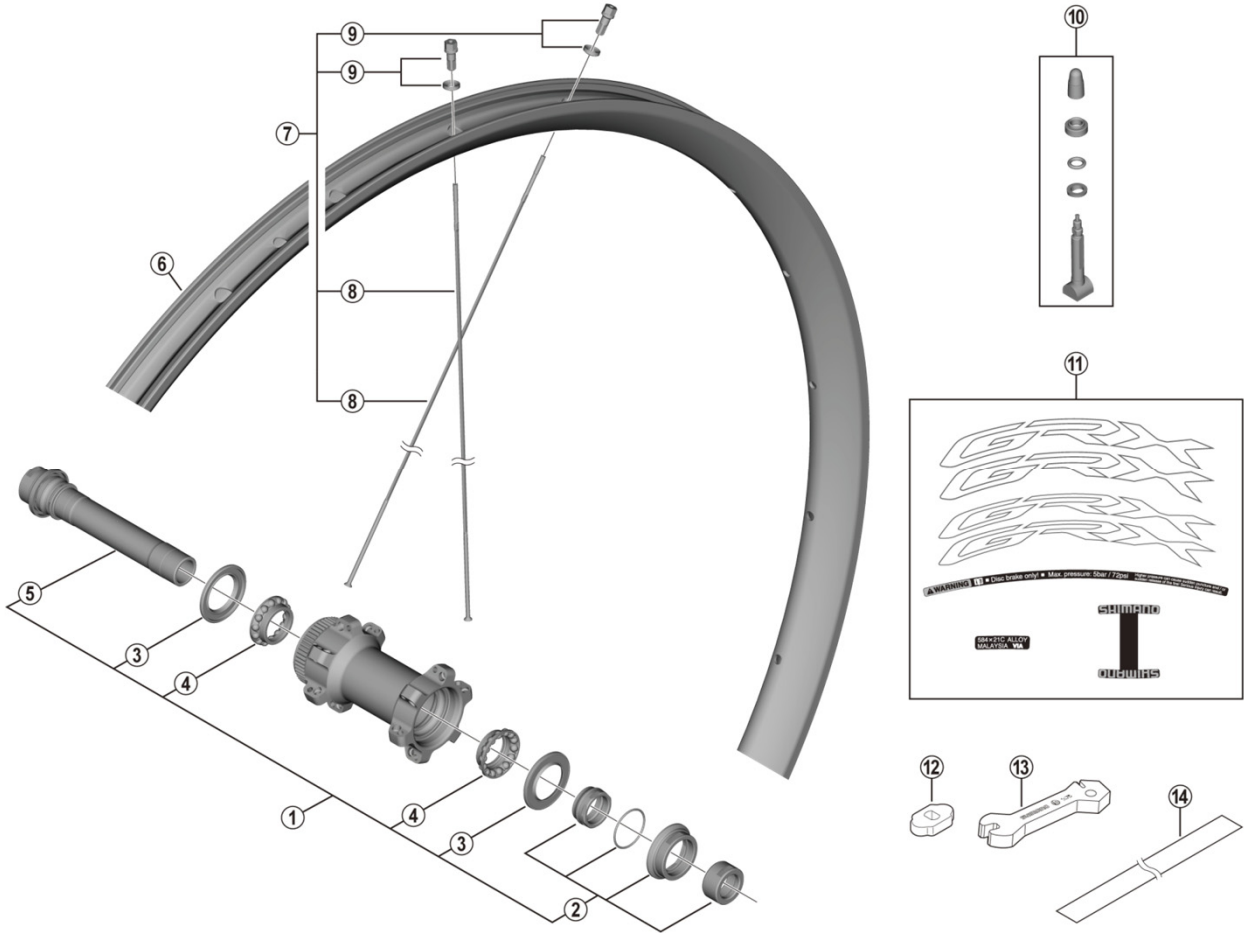

GRX Front Wheel WH-RX570-TL-F12-650B For Disc Brake

• Over Lock Nut Dimension: 100 mm (3-15/16")

ITEM NO.	SHIMANO CODE NO.	DESCRIPTION	INTERCHANGEABILITY
1	Y0H198010	Complete Hub Axle	B
2	Y0H198020	Right Hand Lock Nut	B
3	Y26D10000	Seal Ring	A
4	Y0AY98030	Ball Retainer (5/32")	A
5	Y0H198030	Hub Axle Unit	B
* 6	EWHRIMZ2F5T	Rim {24H}	
* 7	EWHSPOKEY273K	Spoke Unit {Spoke (279 mm x 24 pcs.) / Nipple (24 pcs.) / Rim Washer (24 pcs.)}	
* 8	Y0H4S1000	Spoke (279 mm)	
9	Y0H198040	Nipple & Rim Washer	
10	Y0D298060	Valve Unit	
11	Y0H498010	Rim Sticker Unit	
12	Y4RJ10000	VALVE TOOL	
13	Y4SY11000	NIPPLE WRENCH 3.75	A
14	Y0H405810	TUBELESS TAPE(POLYIMIDE)	

A: Same parts.

B: Parts are usable, but differ in materials, appearance, finish, size, etc.

Absence of mark indicates non-interchangeability.

Specifications are subject to change without notice.

WH-RS770-TL-F12

Jan.-2020-4570A

© Shimano Inc. ITP

SHIMANO