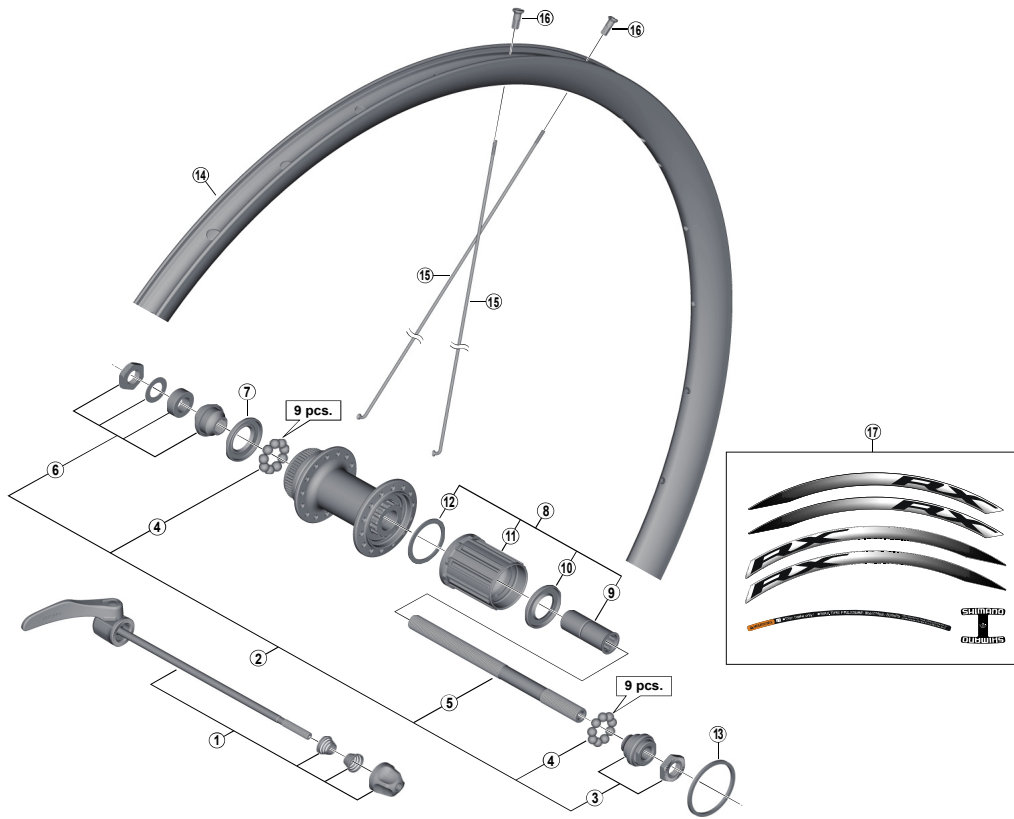

Rear Wheel (10/11-speed) WH-RX010-R Black / White

• Over Lock Nut Dimension: 135 mm (5-5/16")

ITEM NO.	SHIMANO CODE NO.	DESCRIPTION	INTERCHANGEABILITY		
			WH-RX05-R	WH-RS010-R	WH-MT35-R
1	Y02V98010	Complete Quick Release 168 mm (6-5/8")			
	Y02V98020	Complete Quick Release 173 mm (6-13/16")			
2	Y02V98030	Complete Hub Axle 146 mm (5-3/4")			
3	Y48U98020	Right Hand Lock Nut Unit		A	
4	Y00091310	Steel Ball (1/4") 18 pcs.	A	A	A
5	Y30K01200	Hub Axle M10 x 146 mm (5-3/4")	A	B	A
6	Y02V98040	Left Hand Lock Nut Unit	B		
7	Y3CR09000	Left Hand Seal Ring	A	A	A
8	Y48U98040	Complete Freewheel Body		A	
9	Y3BL03000	Body Fixing Bolt	A	A	A
10	Y3CR08000	Right Hand Seal Ring	A	A	A
11	Y48U98050	Freewheel Body Unit			
12	Y3TD06000	Freewheel Body Washer		A	
13	Y4T724000	Low Spacer (1.85 mm)		A	
14	EWHRIM2F4U	Black Rim {28H / Rim Sticker: Standard}	A		
	EWHRIM2F4V	White Rim {28H / Rim Sticker: Standard}	A		
15	Y0123Z865	Spoke (286 mm)			
16	Y012Y4341	Nipple	A	A	
17	Y02U98030	Rim Sticker Unit (Standard) for Black Rim			
	Y02U98040	Rim Sticker Unit (Standard) for White Rim			
	Y02U98050	Rim Sticker Unit (Red) for Black Rim			
	Y02U98060	Rim Sticker Unit (Red) for White Rim			
	Y02U98070	Rim Sticker Unit (Green) for Black Rim			
	Y02U98080	Rim Sticker Unit (Green) for White Rim			
	Y02U98090	Rim Sticker Unit (Blue) for Black Rim			
	Y02U98100	Rim Sticker Unit (Blue) for White Rim			
	Y02U98110	Rim Sticker Unit (Sky Blue) for Black Rim			
	Y02U98120	Rim Sticker Unit (Sky Blue) for White Rim			
	Y02U98130	Rim Sticker Unit (Orange) for Black Rim			
	Y02U98140	Rim Sticker Unit (Orange) for White Rim			
	Y02U98150	Rim Sticker Unit (Hitech Gray) for Black Rim			
	Y02U98160	Rim Sticker Unit (Hitech Gray) for White Rim			

A: Same parts.

B: Parts are usable, but differ in materials, appearance, finish, size, etc.

Absence of mark indicates non-interchangeability.

Specifications are subject to change without notice.

Mar.-2015-3844A