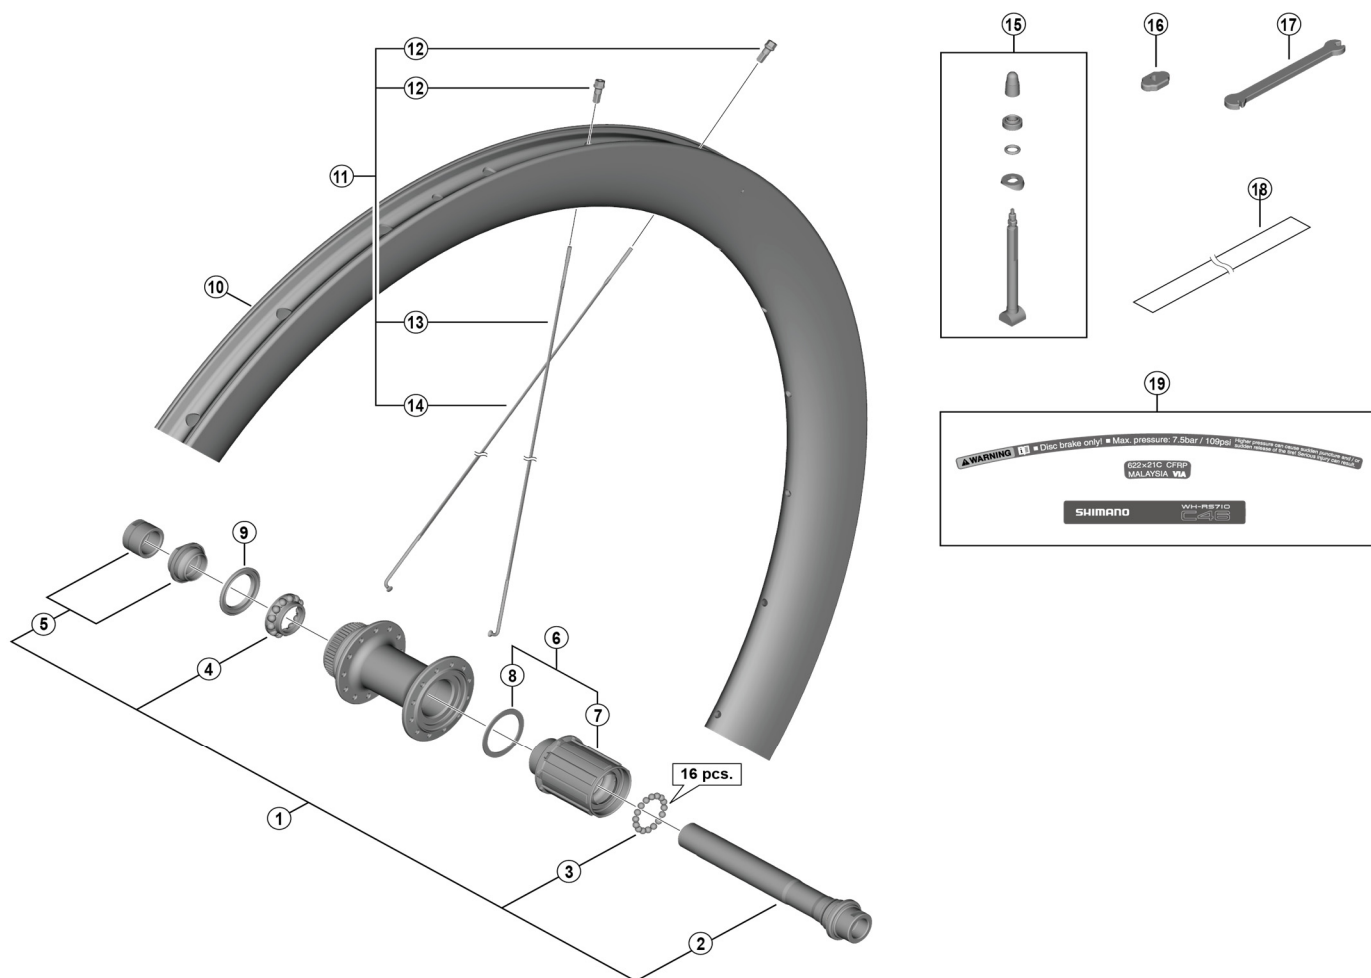

# Rear Wheel WH-RS710-C46-TL-R 12/11-speed

• O.L.D. 142 mm

ITEM NO.	SHIMANO CODE NO.	DESCRIPTION
1	Y0S598010	Complete hub axle
2	Y0H298020	Hub axle unit
3	Y4BR98130	Steel ball (5/32") 34 pcs.
4	Y0AZ98030	Ball retainer (3/16")
5	Y0S598020	Left hand lock nut and cone with dust cover
6	Y0S598030	Complete freewheel body
7	Y3EX98040	Freewheel body unit
8	Y0S59801T	Spacer for inner
9	Y27X14000	Left hand seal ring
10	EWHRIMZ001	Rim {24H}
11	EWHSPOKEY0001	Spoke unit {spoke (267.5 mm x 12 pcs. / 269.5 mm x 12 pcs.) / nipple (24 pcs.)}
12	Y0MKN1000	Small nipple 14G
13	Y0S79801T	Right hand spoke (267.5 mm)
14	Y0S79802T	Left hand spoke (269.5 mm)
15	Y0MG98010	Valve unit
16	Y4RJ10000	Valve tool
17	Y0MK14000	TL-WHR92 Nipple wrench 3.4
18	Y0MG50000	Tubeless tape
19	Y0S798010	Rim sticker unit