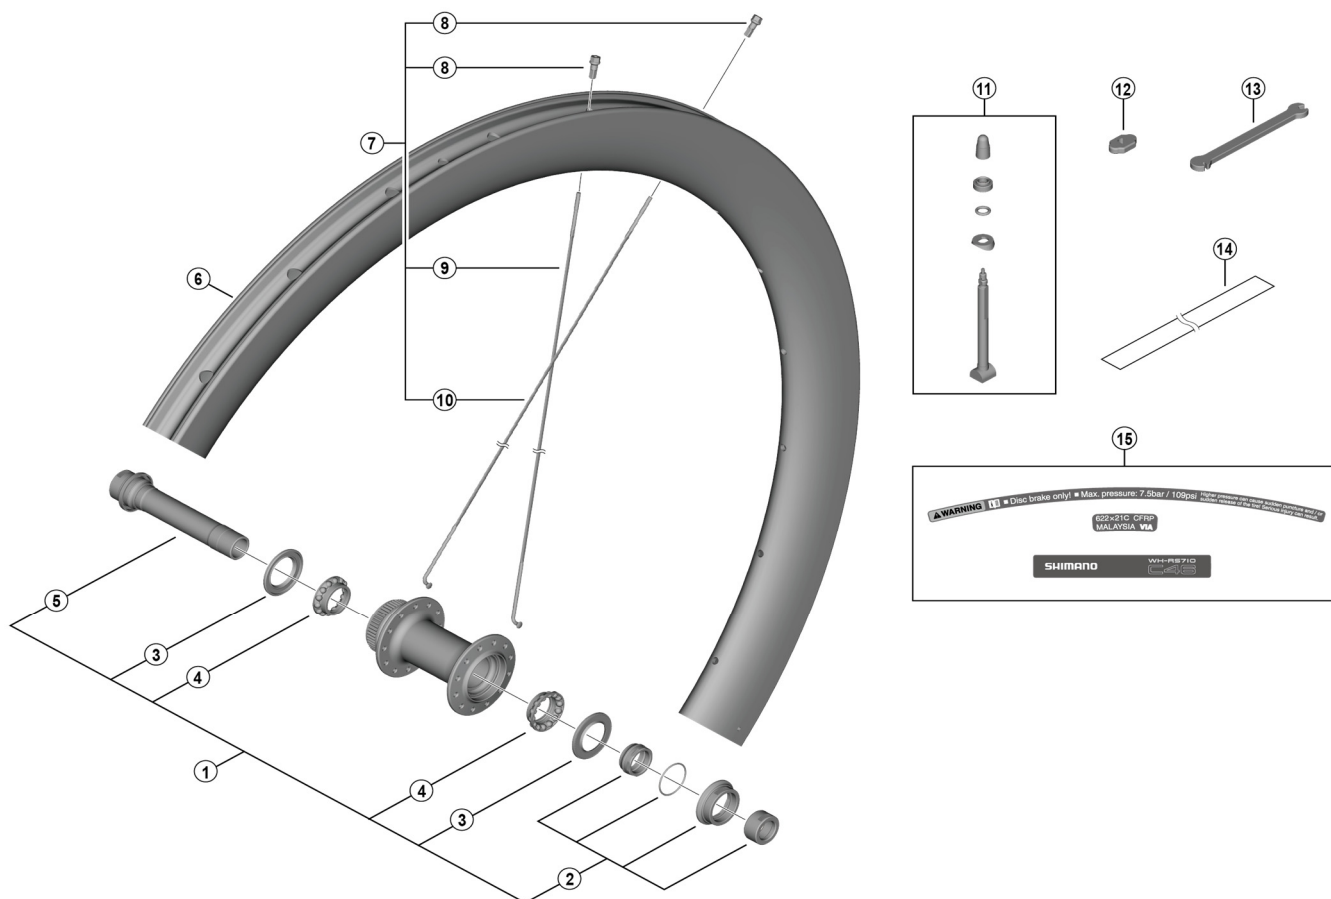

Front Wheel WH-RS710-C46-TL-F

• O.L.D. 100 mm

ITEM NO.	SHIMANO CODE NO.	DESCRIPTION
1	Y0S498010	Complete hub axle
2	Y0H198020	Right hand lock nut unit
3	Y26D10000	Seal ring
4	Y0S498020	Ball retainer (5/32")
5	Y0S498030	Hub axle unit
6	EWHRIMZ001	Rim {24H}
7	EWHSPOKEY0001	Spoke unit {spoke (269.5 mm x 12 pcs. / 267.5 mm x 12 pcs.) / nipple (24 pcs.)}
8	Y0MKN1000	Small nipple 14G
9	Y0S79802T	Right hand spoke (269.5 mm)
10	Y0S79801T	Left hand spoke (267.5 mm)
11	Y0MG98010	Valve unit
12	Y4RJ10000	Valve tool
13	Y0MK14000	TL-WHR92 Nipple wrench 3.4
14	Y0MG50000	Tubeless tape
15	Y0S798010	Rim sticker unit