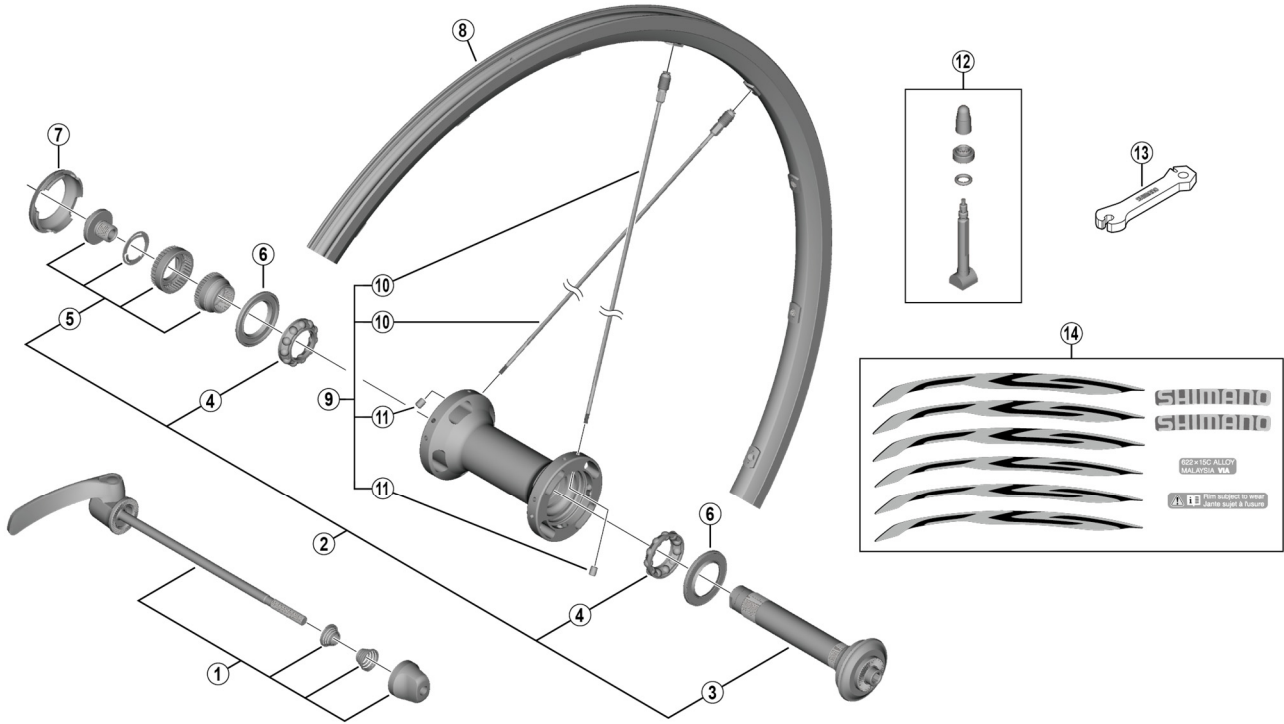

# Front Wheel WH-RS500-TL-F

• Over Lock Nut Dimension: 100 mm (3-15/16")

ITEM NO.	SHIMANO CODE NO.	DESCRIPTION	INTERCHANGEABILITY	
1	Y0DZ98010	Complete Quick Release 133 mm (5-1/4")	B	
2	Y49298020	Complete Hub Axle	A	
3	Y49298030	Hub Axle Unit	A	
4	Y26J98030	Ball Retainer (3/16")	A	
5	Y49298040	Left Hand Lock Bolt Unit	A	
6	Y28M07000	Seal Ring	A	
7	Y49108000	Left Hand Dust Cover	A	
8	EWHRIMZ2F5K	Rim {16H}		
* 9	EWHSPOKEY273B	Spoke Unit {Spoke (284 mm x 16 pcs.) / Spoke Plug (16 pcs.) / Washer (16 pcs.) / Hub Nut (16 pcs.)}		
10	Y0DZ98020	Spoke (284 mm) w/Plug & Washer		
11	Y4G308000	Hub Nut	A	
12	Y4DS98020	Valve Unit	A	
13	Y4CK19000	Spoke Plug Wrench	A	
14	Y0DZ98030	Rim Sticker Unit		

A: Same parts.

B: Parts are usable, but differ in materials, appearance, finish, size, etc.

Absence of mark indicates non-interchangeability.

Specifications are subject to change without notice.

WH-RS81-C24-TL