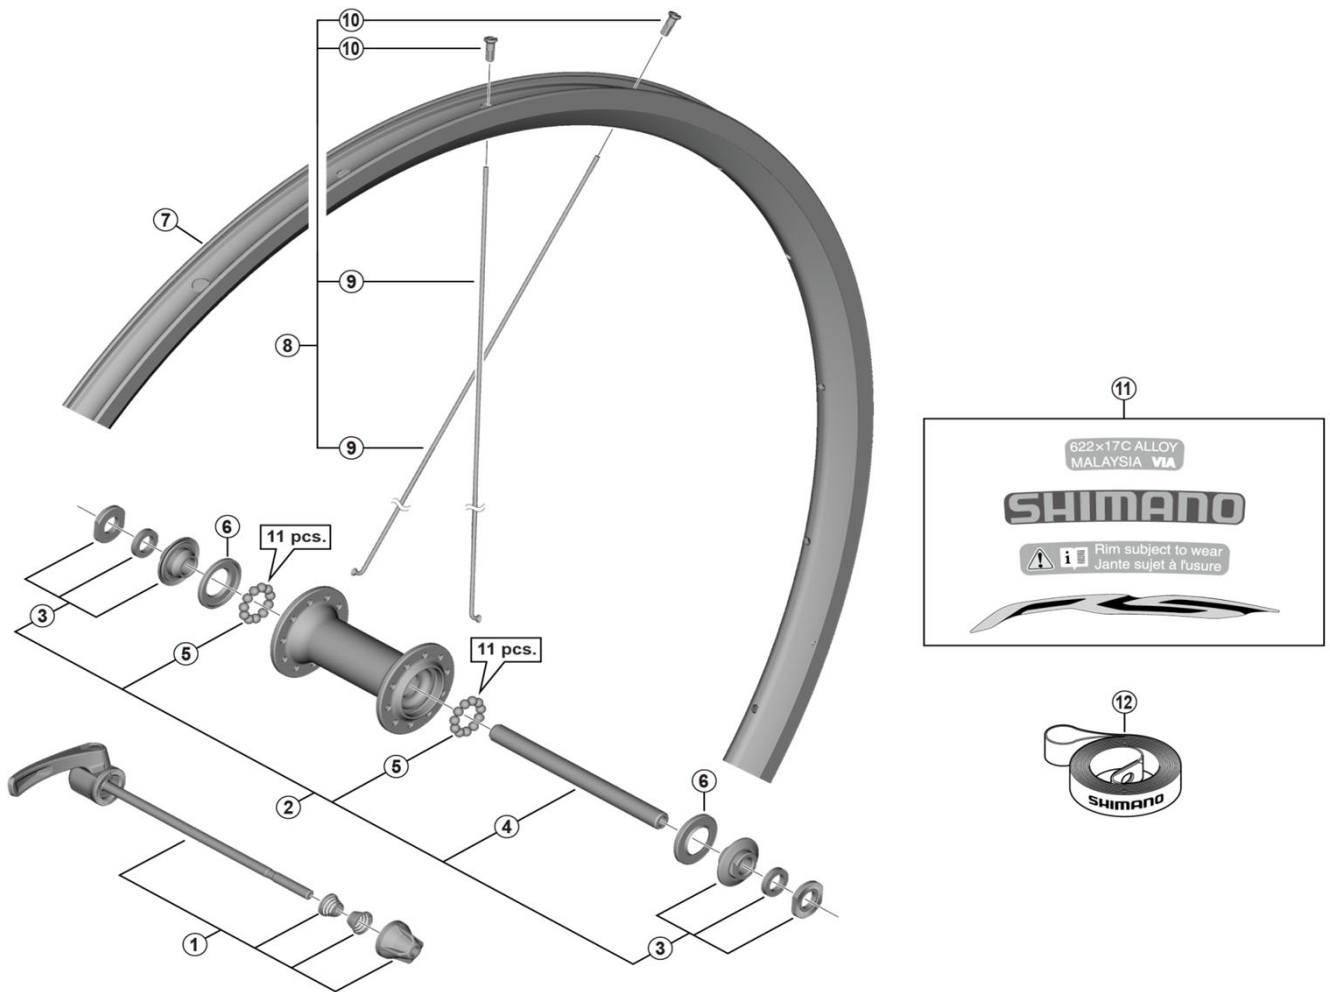

# Front Wheel WH-RS100-CL-F

WH-RS010-F

• Over Lock Nut Dimension: 100 mm

ITEM NO.	SHIMANO CODE NO.	DESCRIPTION	INTERCHANGE-ABILITY		
1	Y0F098010	Complete quick release 133 mm			
2	Y0F098020	Complete hub axle 108 mm	B		
3	Y2TA98030	Lock nut unit	A		
4	Y21C03100	Hub axle M9 x 108 mm	A		
5	Y4BB98030	Steel ball (3/16") 22 pcs.	A		
6	Y2TA06000	Seal ring	A		
7	-	Rim {20H / black}			
8	EWHSPOKEY273E	Spoke unit {spoke (278 mm x 20 pcs.) / nipple (20 pcs.)}			
9	Y0123Z785	Spoke (278 mm)	A		
10	Y012Y4341	Nipple	A		
11	Y0F098030	Rim sticker unit (standard) for black rim			
	Y0F098040	Rim sticker unit (red) for black rim			
	Y0F098050	Rim sticker unit (blue) for black rim			
	Y0F098060	Rim sticker unit (orange) for black rim			
	Y0F098070	Rim sticker unit (green) for black rim			
	Y0F098080	Rim sticker unit (sky blue) for black rim			
	Y0F098090	Rim sticker unit (hi-tech gray) for black rim			
* 12	EWHRIMTAPETA	Rim tape			

A: Same parts.

B: Parts are usable, but differ in materials, appearance, finish, size, etc.

Absence of mark indicates non-interchangeability.

Specifications are subject to change without notice.

Nov.-2020-4367B