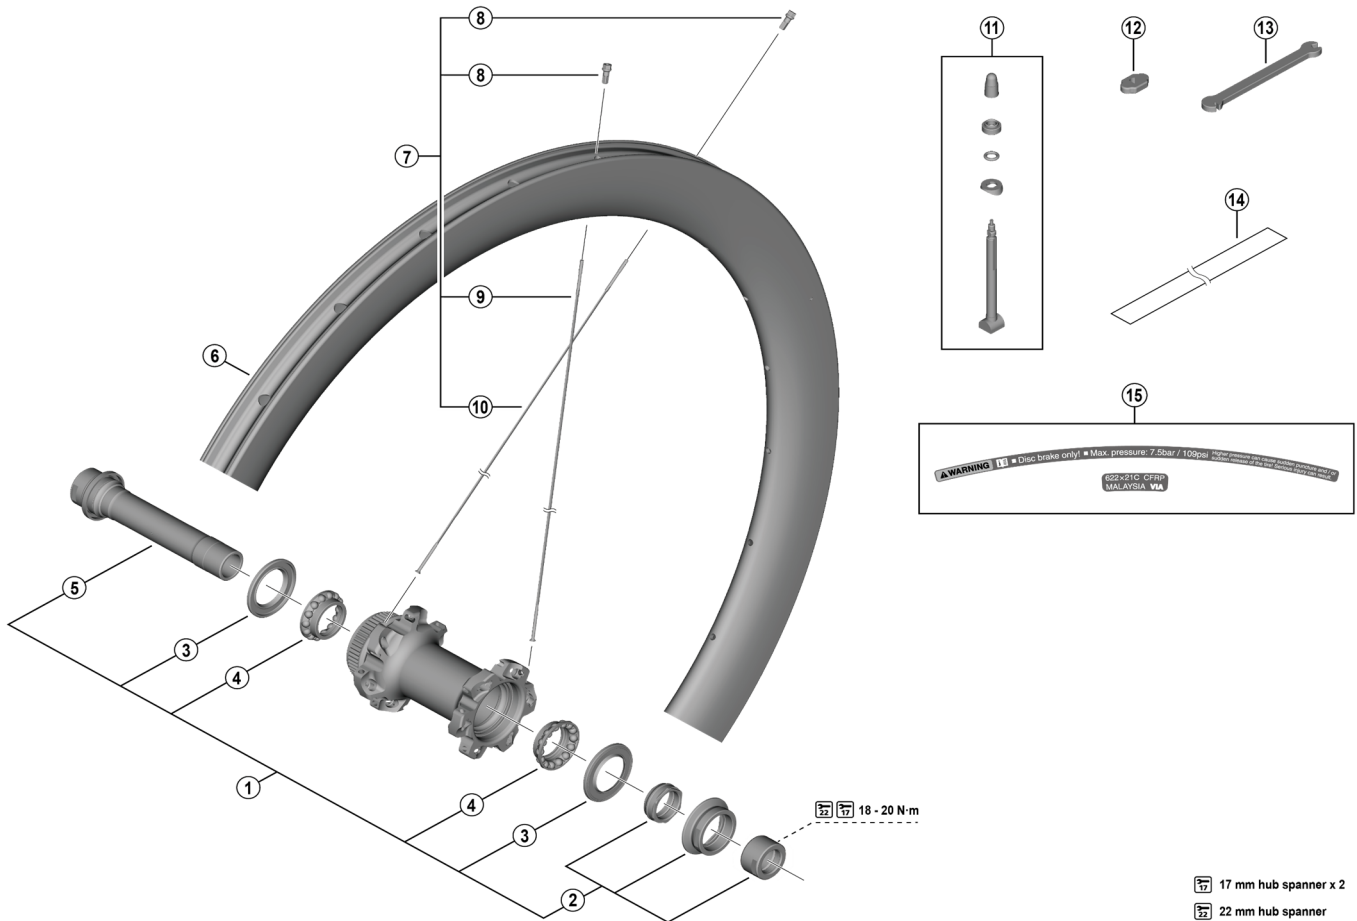

DURA-ACE Front Wheel WH-R9270-C50-TL-F

• O.L.D. 100 mm

ITEM NO.	SHIMANO CODE NO.	DESCRIPTION
* 1	Y0MK98050	Complete hub axle
* 2	Y0MK98060	Right-hand lock nut unit
3	Y0MK09000	Seal ring
4	Y0AY98030	Ball retainer (5/32")
5	Y0MK98030	Hub axle unit
6	EWHRIMZ2F6E	Rim {24H}
7	EWHSPOKEY274Y	Spoke unit {spoke (269 mm x 12 pcs. / 267 mm x 12 pcs.) / nipple (24 pcs.)}
8	Y0MKN1000	Small nipple 14G
9	Y0MKS1110	Right-hand spoke (269 mm)
10	Y0MGS1100	Left-hand spoke (267 mm)
11	Y0MG98010	Valve unit
	Y4RJ10000	Valve tool
13	Y0MK14000	TL-WHR92 Nipple wrench 3.4
14	Y0MG50000	Tubeless tape
15	Y0MG98020	Rim sticker unit