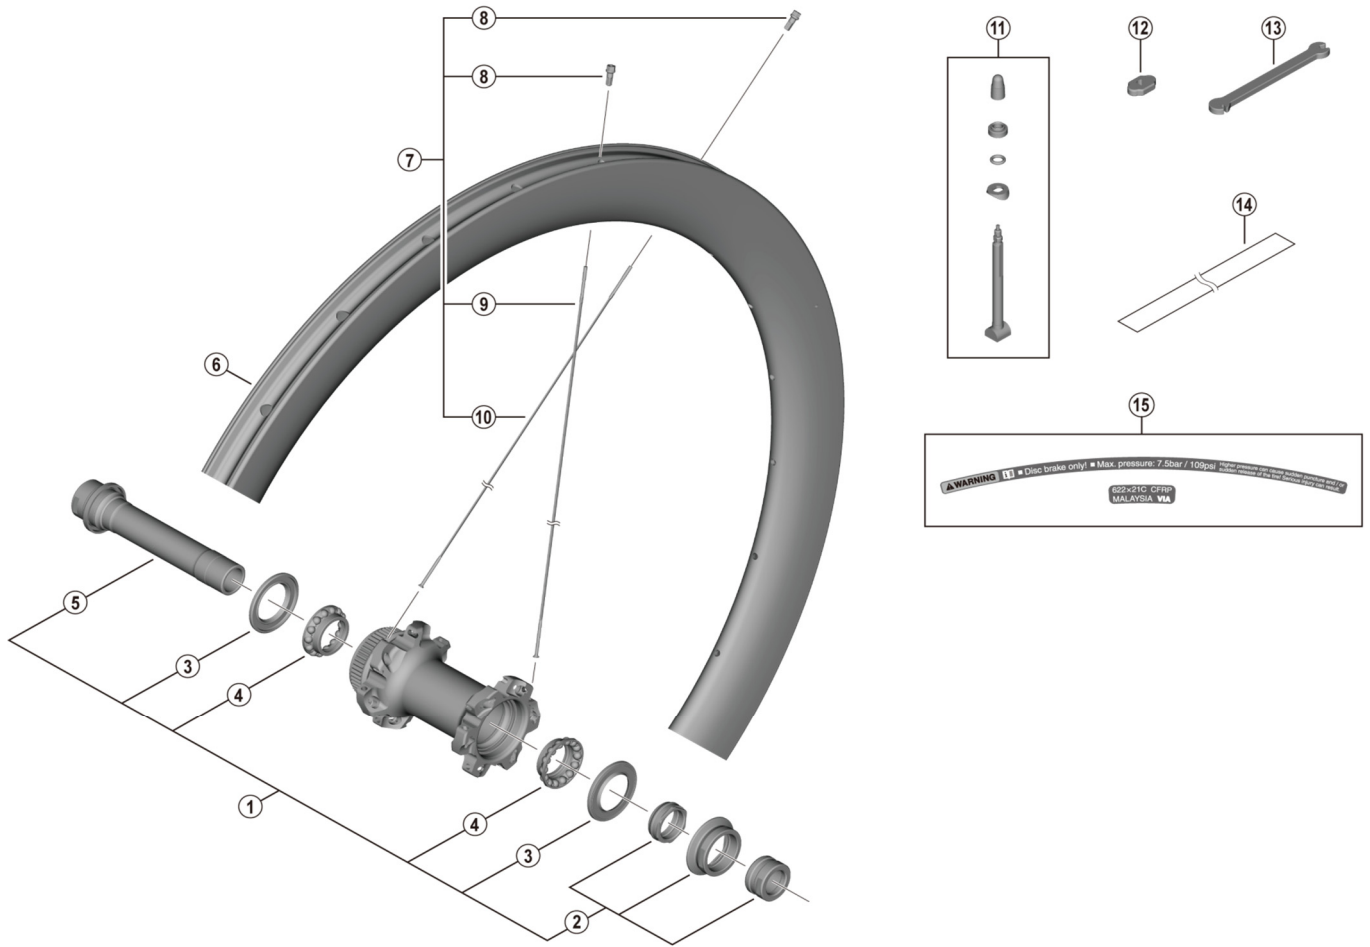

# DURA-ACE Front Wheel WH-R9270-C50-TL-F

• Over Lock Nut Dimension: 100 mm

ITEM NO.	SHIMANO CODE NO.	DESCRIPTION
1	Y0MK98010	Complete hub axle
2	Y0MK98020	Right hand lock nut unit
3	Y0MK09000	Seal ring
4	Y0AY98030	Ball retainer (5/32")
5	Y0MK98030	Hub axle unit
* 6	EWHRIMZ2F6E	Rim {24H}
* 7	EWHSPOKEY274Y	Spoke unit {spoke (269 mm x 12 pcs. / 267 mm x 12 pcs.) / nipple (24 pcs.)}
8	Y0MKN1000	Small nipple 14G
9	Y0MKS1110	Right hand spoke (269 mm)
10	Y0MGS1100	Left hand spoke (267 mm)
11	Y0MG98010	Valve unit
	Y4RJ10000	Valve tool
13	Y0MK14000	TL-WHR92 Nipple wrench 3.4
14	Y0MG50000	Tubeless tape
15	Y0MG98020	Rim sticker unit