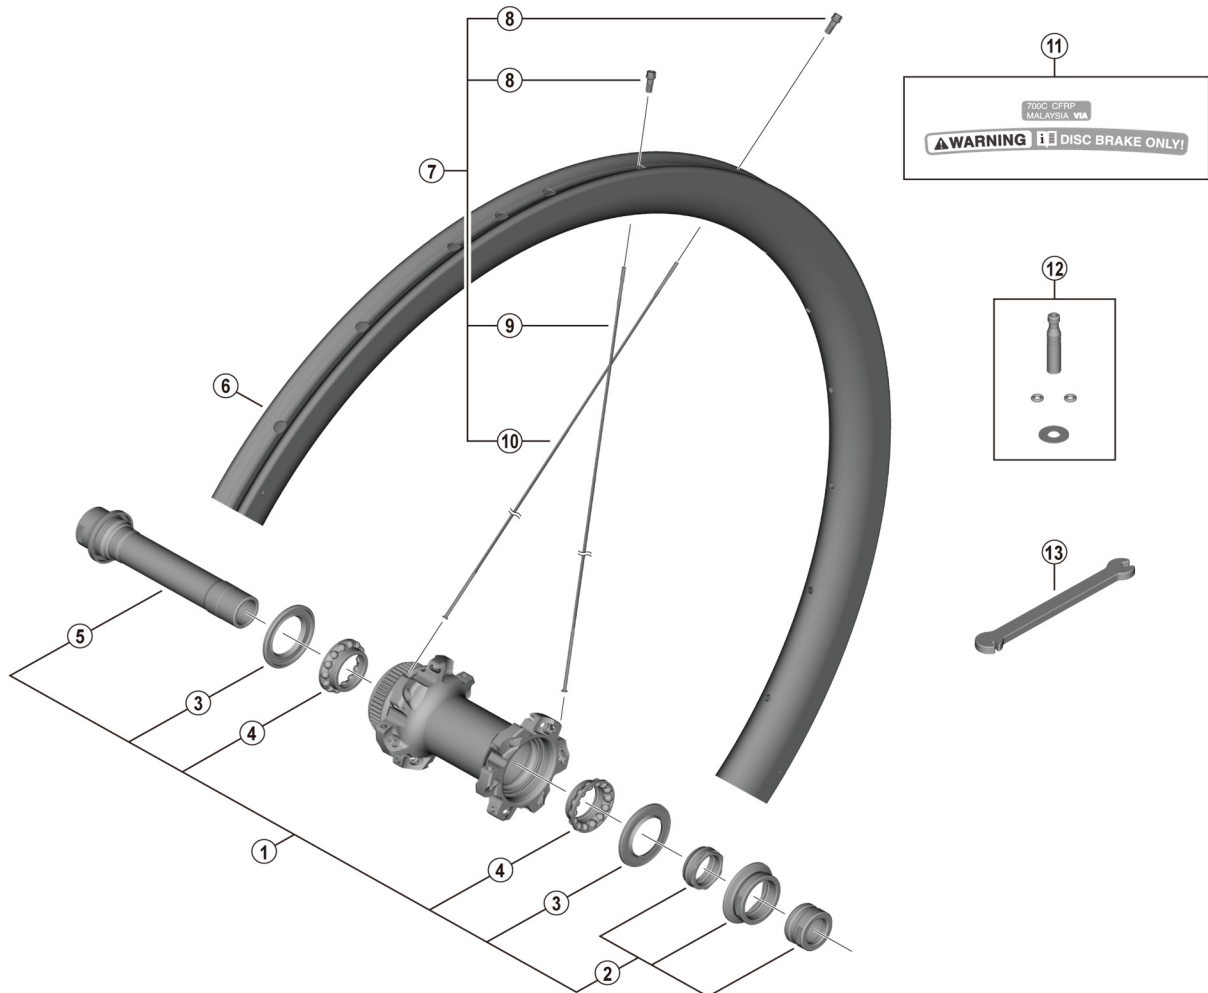

# DURA-ACE Front Wheel WH-R9270-C36-TU-F

• Over Lock Nut Dimension: 100 mm

ITEM NO.	SHIMANO CODE NO.	DESCRIPTION
1	Y0MK98010	Complete hub axle
2	Y0MK98020	Right hand lock nut unit
3	Y0MK09000	Seal ring
4	Y0AY98030	Ball retainer (5/32")
5	Y0MK98030	Hub axle unit
* 6	EWHRIMZ2F66	Rim {24H}
* 7	EWHSPOKEY274P	Spoke unit {spoke (285 mm x 12 pcs. / 282 mm x 12 pcs.) / nipple (24 pcs.)}
8	Y0MKN1000	Small nipple 14G
9	Y0MSS1200	Right hand spoke (285 mm)
10	Y0MSS1100	Left hand spoke (282 mm)
11	Y0MK98040	Rim sticker unit
12	Y07G98010	Valve extension unit
13	Y0MK14000	TL-WHR92 Nipple wrench 3.4

Dec.-2021-4828A

© Shimano Inc. I

Specifications are subject to change without notice.