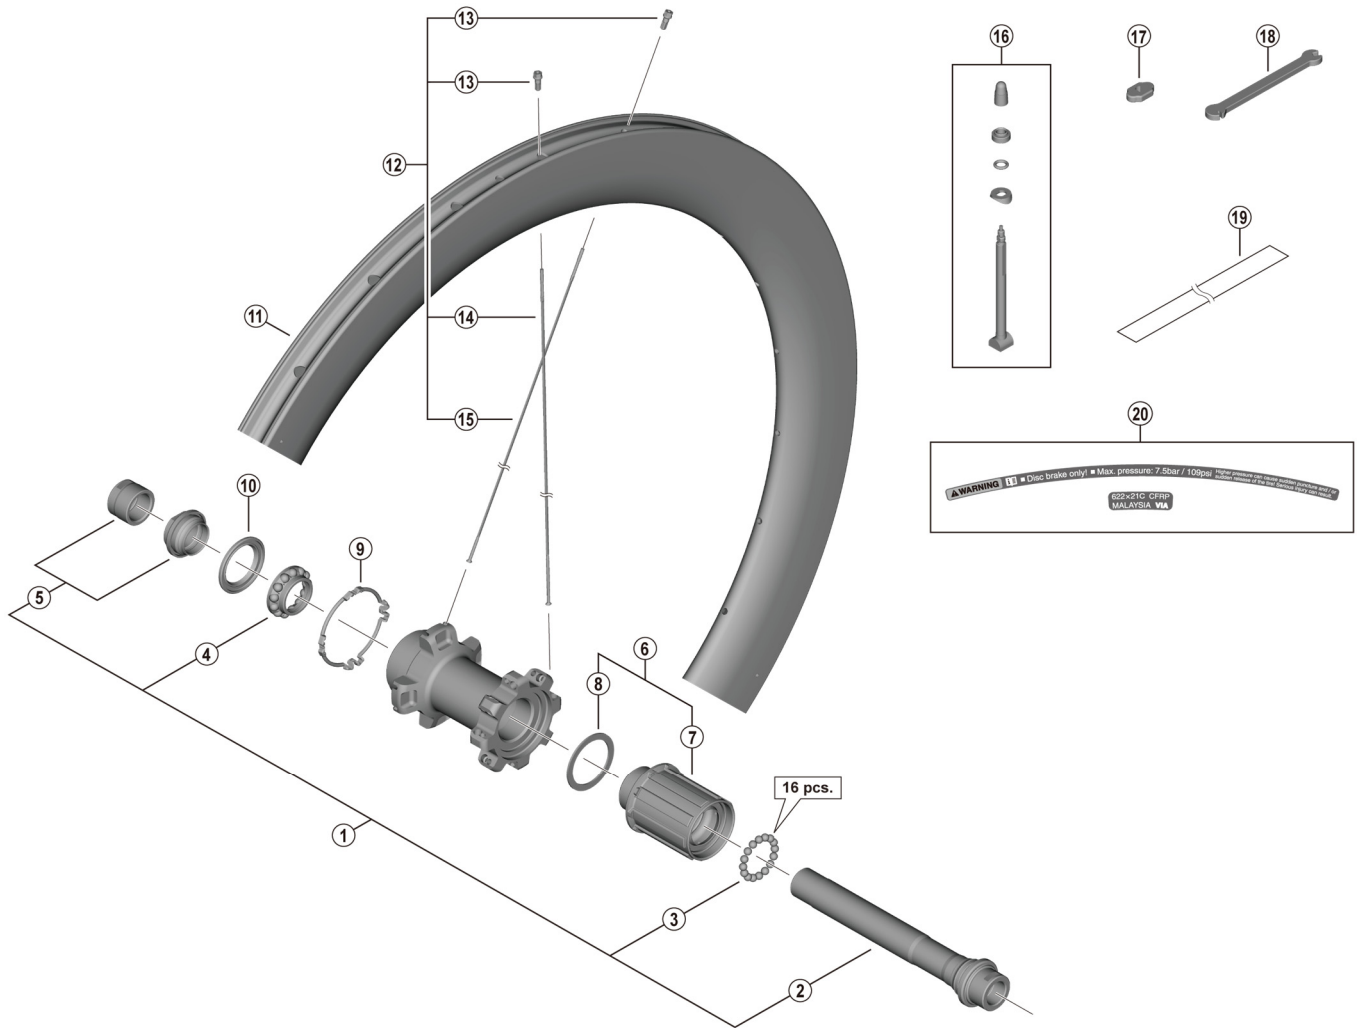

# ULTEGRA Rear Wheel WH-R8170-C60-TL-R 11/12-speed

• Over Lock Nut Dimension: 142 mm

ITEM NO.	SHIMANO CODE NO.	DESCRIPTION
1	Y0H298010	Complete hub axle
2	Y0H298020	Hub axle unit
3	Y4BR98130	Steel ball (5/32") 34 pcs.
4	Y0AZ98030	Ball retainer (3/16")
5	Y0H298030	Left hand lock nut and cone with dust cover
6	Y3EX98030	Complete freewheel body
7	Y3EX98040	Freewheel body unit
8	Y3CZ12000	Freewheel body washer
9	Y0AZ09000	Left hand spoke cover
10	Y27X14000	Left hand seal ring
* 11	EWHRIMZ2F6P	Rim {24H}
* 12	EWHSPOKEY2757	Spoke unit {spoke (262 mm x 16 pcs. / 244 mm x 8 pcs.) / nipple (24 pcs.)}
13	Y0MKN1000	Small nipple 14G
14	Y0NUS1100	Right hand spoke (262 mm)
15	Y0NVS1100	Left hand spoke (244 mm)
16	Y0MA98010	Valve unit
17	Y4RJ10000	Valve tool
18	Y0MK14000	TL-WHR92 Nipple wrench 3.4
19	Y0MG50000	Tubeless tape
20	Y0MG98020	Rim sticker unit