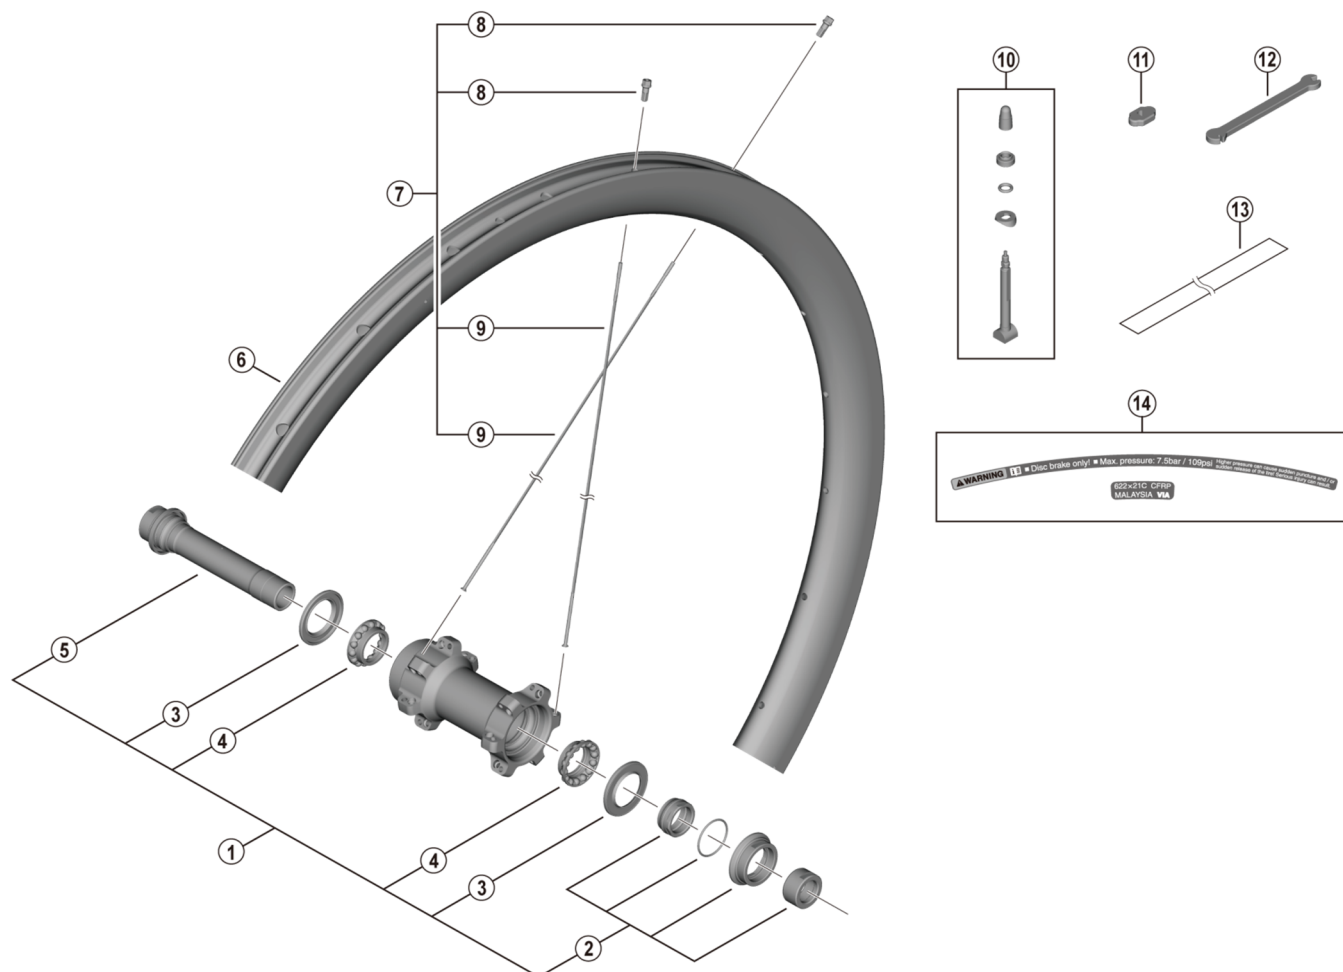

ULTEGRA Front Wheel WH-R8170-C36-TL-F

• Over Lock Nut Dimension: 100 mm

ITEM NO.	SHIMANO CODE NO.	DESCRIPTION
1	Y0H198010	Complete hub axle
2	Y0H198020	Right hand lock nut unit
3	Y26D10000	Seal ring
4	Y0AY98030	Ball retainer (5/32")
5	Y0H198030	Hub axle unit
* 6	EWHRIMZ2F6J	Rim {24H}
* 7	EWHSPOKEY2752	Spoke unit {spoke (286 mm x 24 pcs.) / nipple (24 pcs.)}
8	Y0MKN1000	Small nipple 14G
9	Y0P0S1100	Spoke (286 mm)
10	Y0P098010	Valve unit
11	Y4RJ10000	Valve tool
12	Y0MK14000	TL-WHR92 Nipple wrench 3.4
13	Y0MG50000	Tubeless tape
14	Y0MG98020	Rim sticker unit