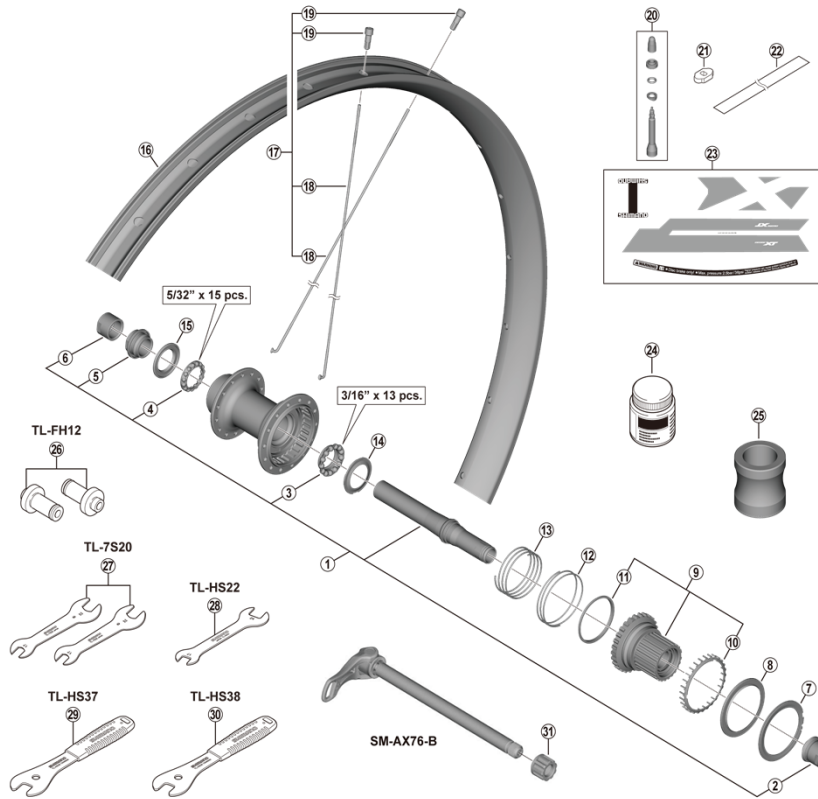

DEORE XT Rear Wheel (MTB 12-speed)

**WH-M8120**-TL-R12-B-29 For Disc Brake

• Over Lock Nut Dimension: 148 mm

ITEM NO.	SHIMANO CODE NO.	DESCRIPTION
1	Y3G198010	Complete hub axle
2	Y3G198020	Right hand cap unit
3	Y3G198030	Right hand ball retainer (3/16" x 13)
4	Y0CJ98030	Ball retainer (5/32" x 15)
5	Y3G198040	Left hand cone with dust cover
6	Y3G104000	Left hand lock nut
7	Y3FL98060	Stop ring with outer dust cover
8	Y3FM26000	Outer seal ring
* 9	Y0HE98010	Complete freewheel body
* 10	Y3FM14000	Spacer
11	Y3FM11000	Slider
12	Y3FM10000	Spring
13	Y3FM12000	Coil spring
14	Y3G112000	Inner cover
15	Y26D10000	Seal ring
16	EWHRIMZ2F5Z	Rim {28H}
17	EWHSPOKEY273X	Spoke unit {spoke (287.5 mm x 14 pcs. / 290 mm x 14 pcs.) / nipple (28 pcs.)}
18	Y0HP04000	Spoke (287.5 mm)
18	Y0HP05000	Spoke (290 mm)
19	Y012Z4079	Nipple 12g-BC2 cross recess type 2
20	Y0KL98010	Valve unit
21	Y4RJ10000	Valve tool
22	Y0KP00010	Tubeless tape
23	Y0HP98010	Rim sticker unit
24	Y38Z98000	Seal grease for freehub 50 g
25	Y1Y100010	TL-FH16 Seal ring presser
26	Y13098011	TL-FH12 Hub setting tool for 12 mm thru-axle
27	Y13098900	TL-7S20 Hub spanner (17 mm x 22 mm) 2 pcs.
28	Y3C227000	TL-HS22 Hub spanner (17 mm x 24 mm)
29	Y23098030	TL-HS37 Hub spanner 17 mm
30	Y23098040	TL-HS38 Hub spanner 18 mm
31	Y27Y02000	Fixing nut (M12)

Jun.-2021-4529B  
© Shimano Inc. I

Specifications are subject to change without notice.

**SHIMANO**