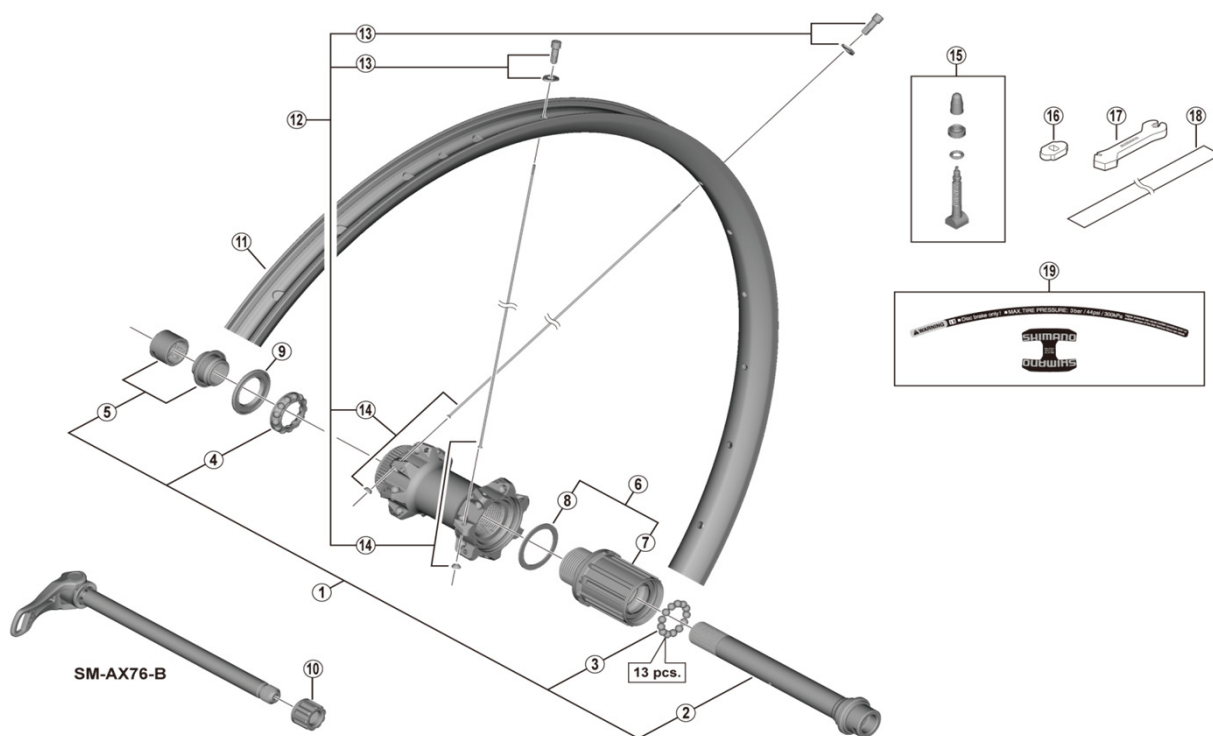

DEORE XT Rear Wheel (8/9/10/MTB 11-speed)

WH-M8020-TL-R12-B-275 For Disc Brake

SM-AX76-B

• Over Lock Nut Dimension: 148 mm (5-13/16")

ITEM NO.	SHIMANO CODE NO.	DESCRIPTION
1	Y39E98010	Complete Hub Axle
2	Y39E98020	Hub Axle Unit
3	Y00091210	Steel Ball (3/16") 20 pcs.
4	Y3D498050	Ball Retainer (3/16")
5	Y3TH98030	Left Hand Lock Nut (M15) & Cone (M15) w/Dust Cover
6	Y39Y98010	Complete Freewheel Body
7	Y39Y98020	Freewheel Body Unit
8	Y3CZ12000	Spacer for Inner
9	Y26D10000	Seal Ring
10	Y27Y02000	Fixing Nut (M12)
11	EWHRIMZ2F4Y	Rim (28H)
12	EWHSPOKEY272R	Spoke Unit (Spoke (281.5 mm x 28 pcs.) / Spherical Washer (28 pcs.) / Nipple (28 pcs.) / Rim Washer (28 pcs.))
13	Y03X98010	Nipple & Rim Washer
14	Y03X98020	Spoke (281.5 mm) w/Spherical Washer
15	Y4RJ98020	Valve Unit
16	Y4RJ10000	Valve Tool
17	Y4EF28000	Nipple Wrench 4.0
18	Y48F00010	Tubeless Tape
19	Y04G98010	Rim Sticker Unit

Oct.-2018-4265A
© Shimano Inc. I

Specifications are subject to change without notice.

SHIMANO