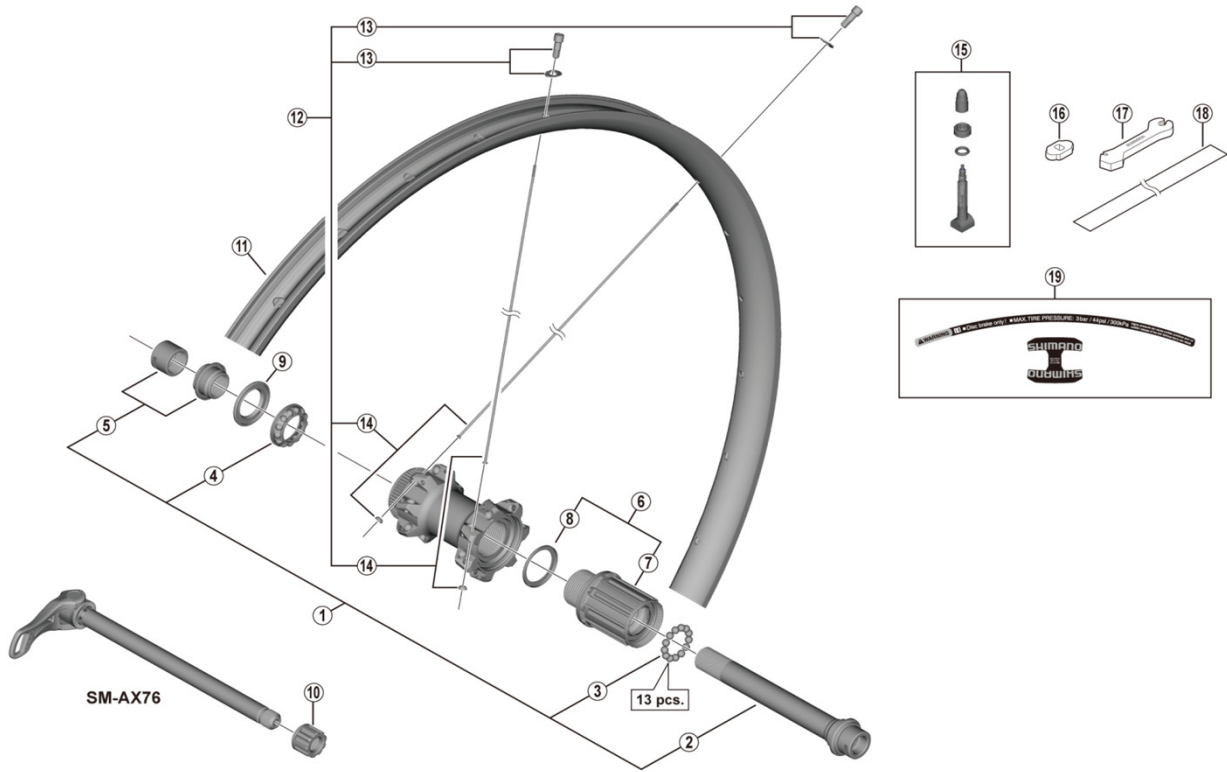

DEORE XT Rear Wheel (8/9/10/MTB 11-speed)

# WH-M8020-TL-R12-275 For Disc Brake SM-AX76

WH-M8020-TL-R12-29  
WH-M8000-TL-R12-275

ITEM NO.	SHIMANO CODE NO.	DESCRIPTION	INTERCHANGEABILITY	
			A	A
1	Y3TH98010	Complete Hub Axle	A	A
2	Y3TH98020	Hub Axle Unit	A	A
3	Y00091210	Steel Ball (3/16") 20 pcs.	A	A
4	Y3D498050	Ball Retainer (3/16")	A	A
5	Y3TH98030	Left Hand Lock Nut (M15) & Cone (M15) w/Dust Cover	A	A
6	Y38V98010	Complete Freewheel Body	A	A
7	Y38V98020	Freewheel Body Unit	A	A
8	Y3CZ12000	Spacer for Inner	A	A
9	Y26D10000	Seal Ring	A	A
10	Y27Y02000	Fixing Nut (M12)	A	A
11	EWHRIMZ2F4Y	Rim {28H}		
12	EWHSPOKEY272R	Spoke Unit (Spoke (281.5 mm x 28 pcs.) / Spherical Washer (28 pcs.) / Nipple (28 pcs.) / Rim Washer (28 pcs.))		A
13	Y03X98010	Nipple & Rim Washer	A	A
14	Y03X98020	Spoke (281.5 mm) w/Spherical Washer		A
15	Y4RJ98020	Valve Unit	A	A
16	Y4RJ10000	Valve Tool	A	A
17	Y4EF28000	Nipple Wrench 4.0	A	A
18	Y48F00010	Tubeless Tape	A	
19	Y04G98010	Rim Sticker Unit		