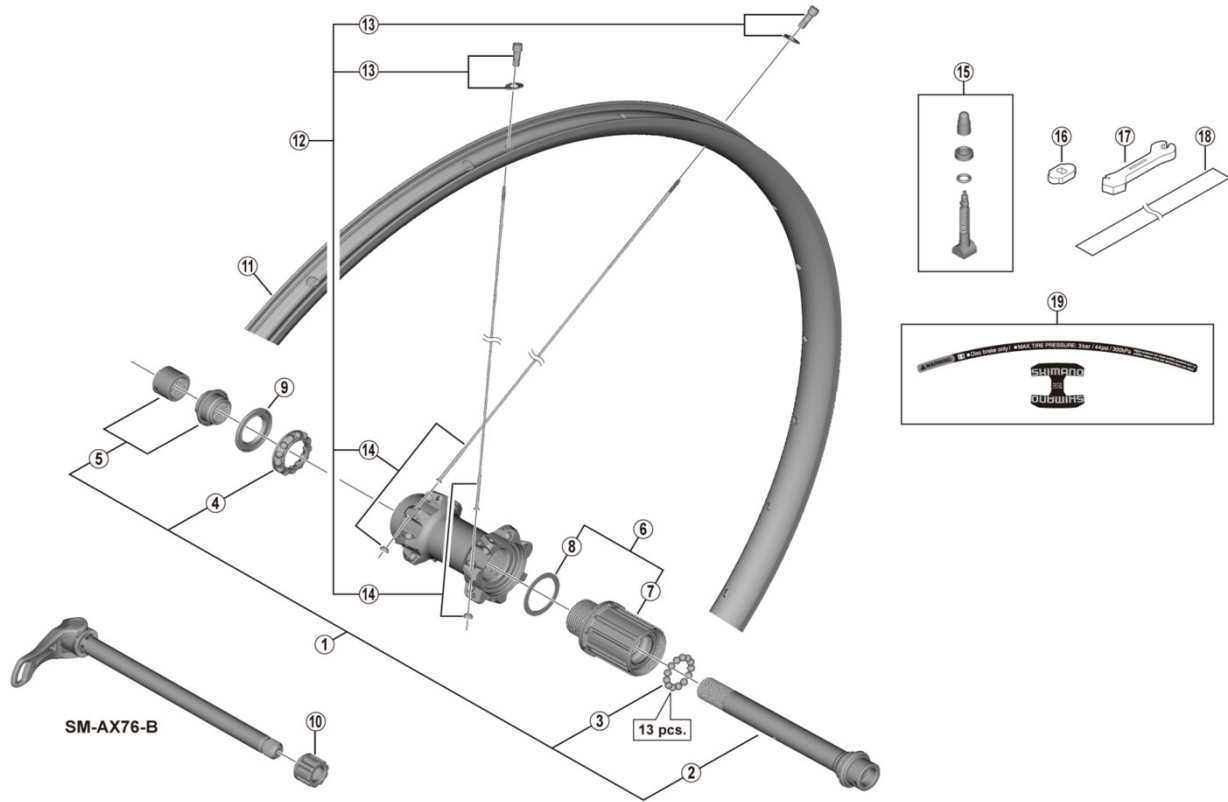

DEORE XT Rear Wheel (8/9/10/MTB 11-speed)

WH-M8000-TL-R12-B-29 For Disc Brake

SM-AX76-B

WH-M8000-TL-R12-29

• Over Lock Nut Dimension: 148 mm (5-13/16")

ITEM NO.	SHIMANO CODE NO.	DESCRIPTION	INTERCHANGEABILITY		
1	Y39E98010	Complete Hub Axle			
2	Y39E98020	Hub Axle Unit			
3	Y00091210	Steel Ball (3/16") 20 pcs.	A		
4	Y3D498050	Ball Retainer (3/16")	A		
5	Y3TH98030	Left Hand Lock Nut (M15) & Cone (M15) w/Dust Cover	A		
6	Y39Y98010	Complete Freewheel Body	A		
7	Y39Y98020	Freewheel Body Unit	A		
8	Y3CZ12000	Spacer for Inner	A		
9	Y26D10000	Seal Ring	A		
10	Y27Y02000	Fixing Nut (M12)	A		
11	EWHRIMZ2F4X	Rim (28H)	A		
12	-	Spoke Unit (Spoke (301 mm x 28 pcs.) / Spherical Washer (28 pcs.) / Nipple (28 pcs.) / Rim Washer (28 pcs.))			
13	Y03X98010	Nipple & Rim Washer	A		
14	Y0CC98020	Spoke (301 mm) w/Spherical Washer	B		
15	Y4RJ98020	Valve Unit	A		
16	Y4RJ10000	Valve Tool	A		
17	Y4EF28000	Nipple Wrench 4.0	A		
18	Y47V00010	Tubeless Tape	A		
19	Y03P98020	Rim Sticker Unit	A		

A: Same parts.

B: Parts are usable, but differ in materials, appearance, finish, size, etc.

Absence of mark indicates non-interchangeability.

Specifications are subject to change without notice.

Oct.-2018-4263A