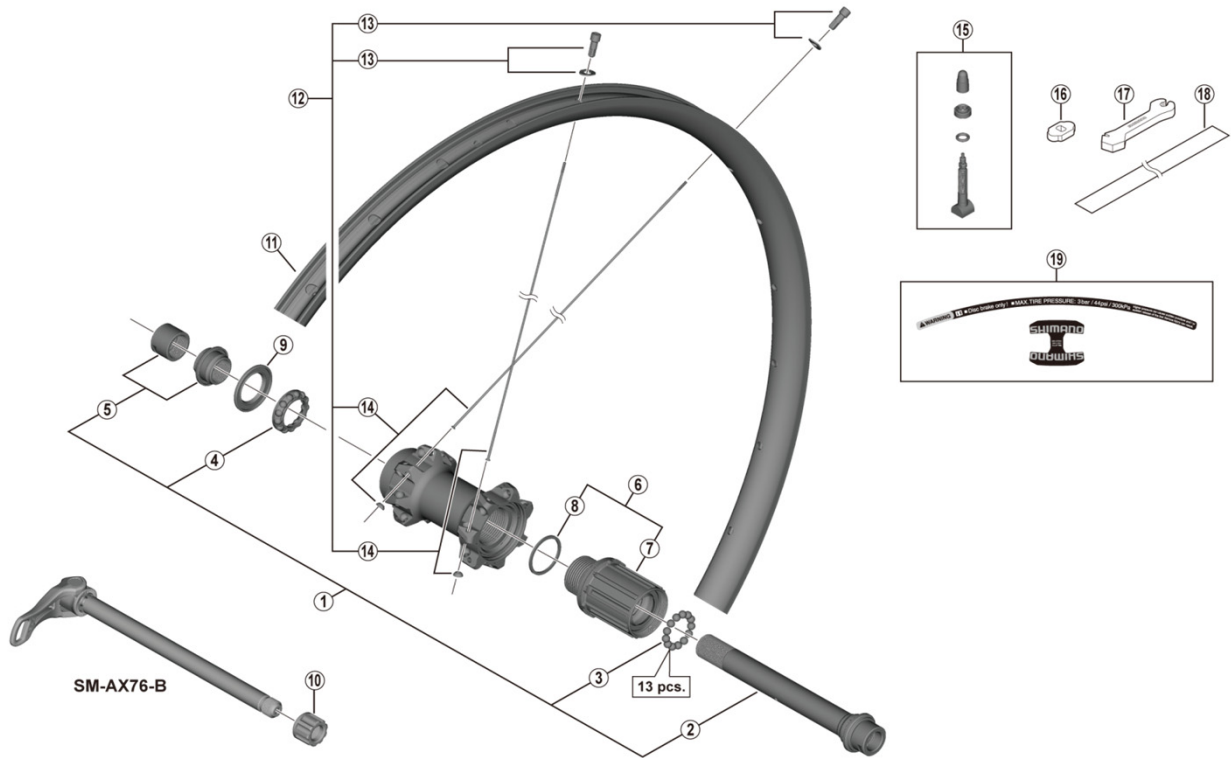

DEORE XT Rear Wheel (8/9/10/MTB 11-speed)

WH-M8000-TL-R12-B-275 For Disc Brake

SM-AX76-B

• Over Lock Nut Dimension: 148 mm (5-13/16")

ITEM NO.	SHIMANO CODE NO.	DESCRIPTION
1	Y39E98010	Complete Hub Axle
2	Y39E98020	Hub Axle Unit
3	Y00091210	Steel Ball (3/16") 20 pcs.
4	Y3D498050	Ball Retainer (3/16")
5	Y3TH98030	Left Hand Lock Nut (M15) & Cone (M15) w/Dust Cover
6	Y39Y98010	Complete Freewheel Body
7	Y39Y98020	Freewheel Body Unit
8	Y3CZ12000	Spacer for Inner
9	Y26D10000	Seal Ring
10	Y27Y02000	Fixing Nut (M12)
11	EWHRIMZ2F4W	Rim {28H}
12	EWHSPOKEY272R	Spoke Unit (Spoke (281.5 mm x 28 pcs.) / Spherical Washer (28 pcs.) / Nipple (28 pcs.) / Rim Washer (28 pcs.))
13	Y03X98010	Nipple & Rim Washer
14	Y03X98020	Spoke (281.5 mm) w/Spherical Washer
15	Y4RJ98020	Valve Unit
16	Y4RJ10000	Valve Tool
17	Y4EF28000	Nipple Wrench 4.0
18	Y47V00010	Tubeless Tape
19	Y03X98030	Rim Sticker Unit

Oct.-2018-4261A

© Shimano Inc. I

Specifications are subject to change without notice.

SHIMANO