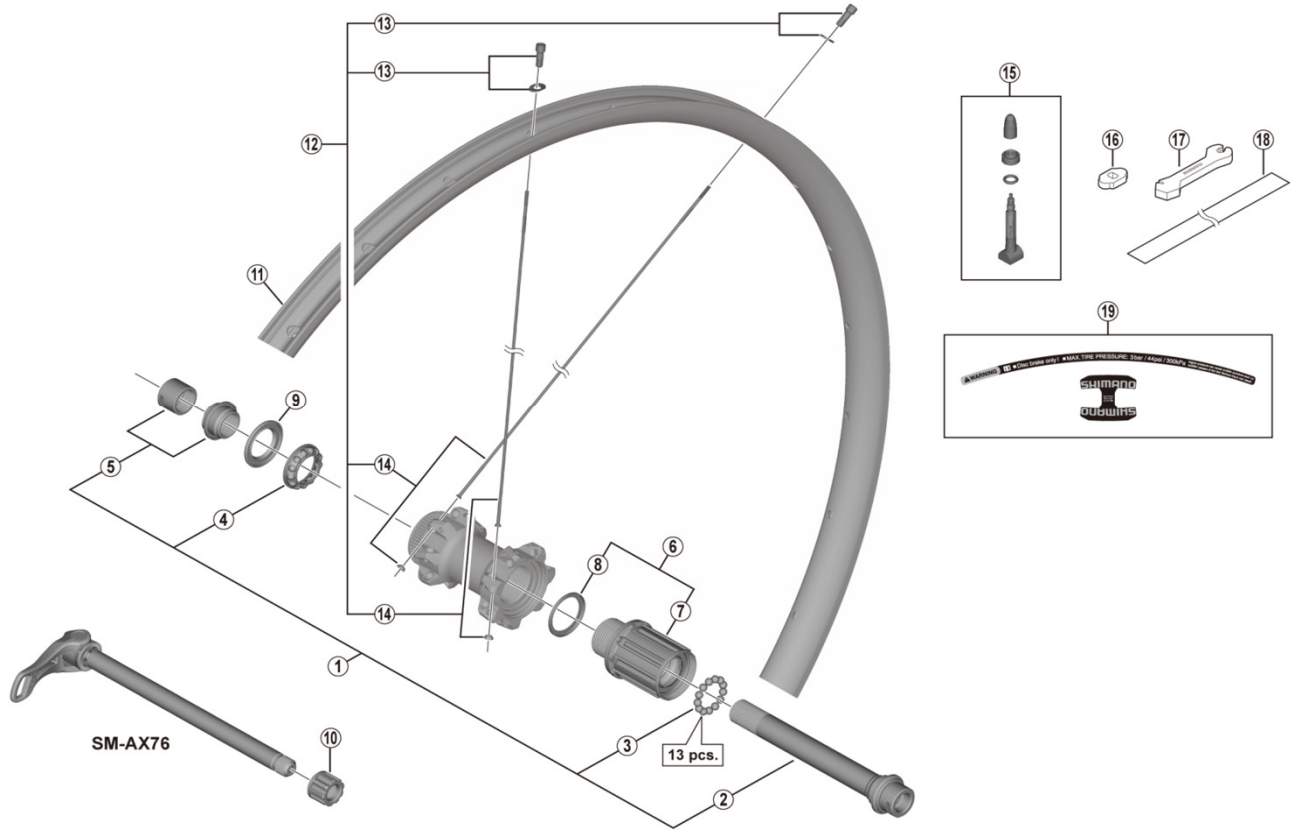

DEORE XT Rear Wheel (8/9/10/MTB 11-speed)

WH-M8000-TL-R12-29 For Disc Brake SM-AX76

WH-M785-TL-R12-29
WH-M8000-TL-R-29
WH-M9000-TL-R12-29

ITEM NO.	SHIMANO CODE NO.	DESCRIPTION	INTERCHANGEABILITY		
1	Y3TH98010	Complete Hub Axle			
2	Y3TH98020	Hub Axle Unit			
3	Y00091210	Steel Ball (3/16") 20 pcs.			
4	Y3D498050	Ball Retainer (3/16")			
5	Y3TH98030	Left Hand Lock Nut (M15) & Cone (M15) w/Dust Cover			
6	Y38V98010	Complete Freewheel Body	A		
7	Y38V98020	Freewheel Body Unit			
8	Y3CZ12000	Spacer for Inner	A	A	
9	Y26D10000	Seal Ring	A	A	
10	Y27Y02000	Fixing Nut (M12)	A	A	A
11	EWHRIMZ2F4X	Rim {28H}	A	A	
12	EWHSPOKEY272P	Spoke Unit {Spoke (300 mm x 28 pcs.) / Spherical Washer (28 pcs.) / Nipple (28 pcs.) / Rim Washer (28 pcs.)}	A	A	
13	Y03X98010	Nipple & Rim Washer	A	A	
14	Y03P98010	Spoke (300 mm) w/Spherical Washer			
15	Y4RJ98020	Valve Unit			
16	Y4RJ10000	Valve Tool		A	A
17	Y4EF28000	Nipple Wrench 4.0		A	A
18	Y47V00010	Tubeless Tape		A	A
19	Y03P98020	Rim Sticker Unit		A	

A: Same parts.

B: Parts are usable, but differ in materials, appearance, finish, size, etc.

Absence of mark indicates non-interchangeability.

Specifications are subject to change without notice.

Oct-2018-3878A