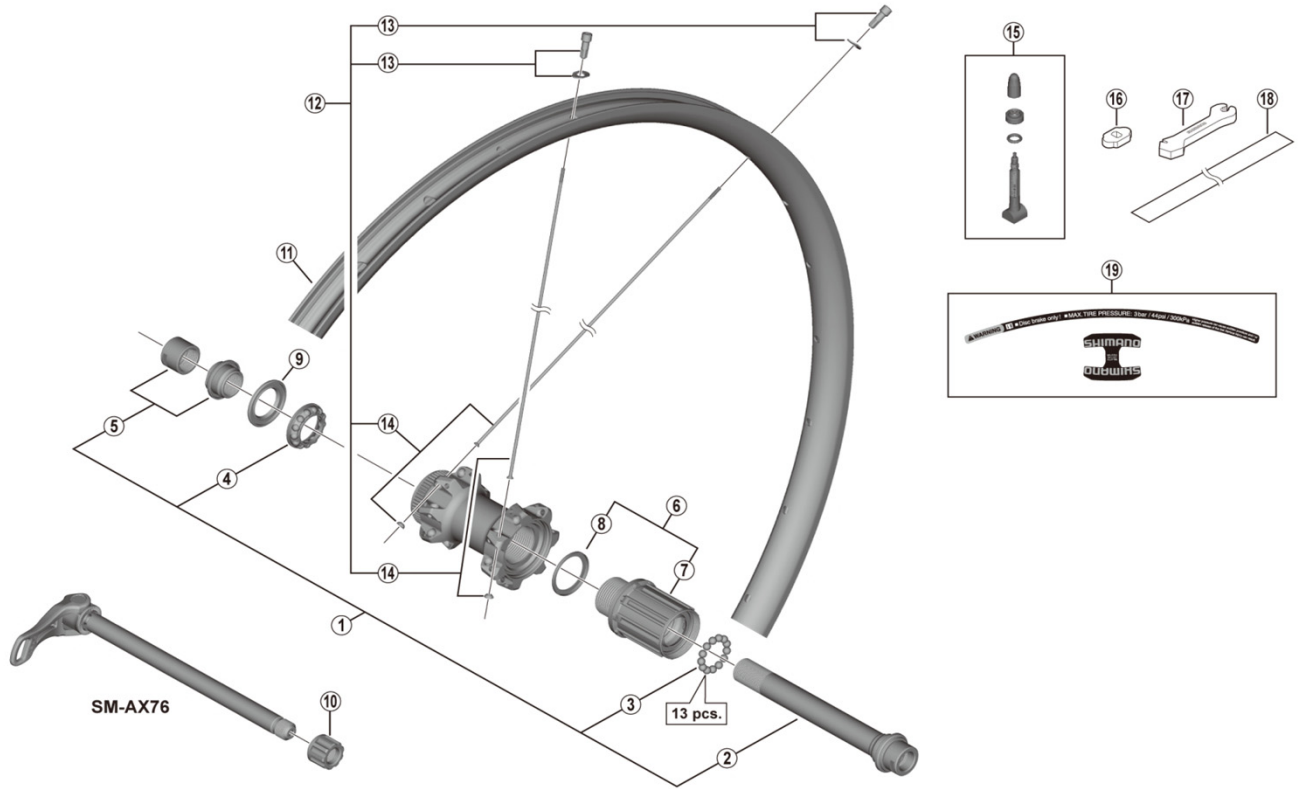

DEORE XT Rear Wheel (8/9/10/MTB 11-speed)

WH-M8000-TL-R12-275 For Disc Brake SM-AX76

WH-M785-R12-275
WH-M8000-TL-R-275
WH-M9000-TL-R12-275

ITEM NO.	SHIMANO CODE NO.	DESCRIPTION	INTERCHANGEABILITY	
1	Y3TH98010	Complete Hub Axle		
2	Y3TH98020	Hub Axle Unit		
3	Y00091210	Steel Ball (3/16") 20 pcs.		
4	Y3D498050	Ball Retainer (3/16")		
5	Y3TH98030	Left Hand Lock Nut (M15) & Cone (M15) w/Dust Cover		
6	Y38V98010	Complete Freewheel Body		
7	Y38V98020	Freewheel Body Unit		
8	Y3CZ12000	Spacer for Inner	A	A
9	Y26D10000	Seal Ring	A	A
10	Y27Y02000	Fixing Nut (M12)	A	A
11	EWHRIMZ2F4W	Rim {28H}		A
12	EWHSPOKEY272R	Spoke Unit (Spoke (281.5 mm x 28 pcs.) / Spherical Washer (28 pcs.) / Nipple (28 pcs.) / Rim Washer (28 pcs.))		A
13	Y03X98010	Nipple & Rim Washer		
14	Y03X98020	Spoke (281.5 mm) w/Spherical Washer		
15	Y4RJ98020	Valve Unit		
16	Y4RJ10000	Valve Tool		A
17	Y4EF28000	Nipple Wrench 4.0		A
18	Y47V00010	Tubeless Tape		A
19	Y03X98030	Rim Sticker Unit		

A: Same parts.

B: Parts are usable, but differ in materials, appearance, finish, size, etc.

Absence of mark indicates non-interchangeability.

Specifications are subject to change without notice.

Oct.-2018-3896A